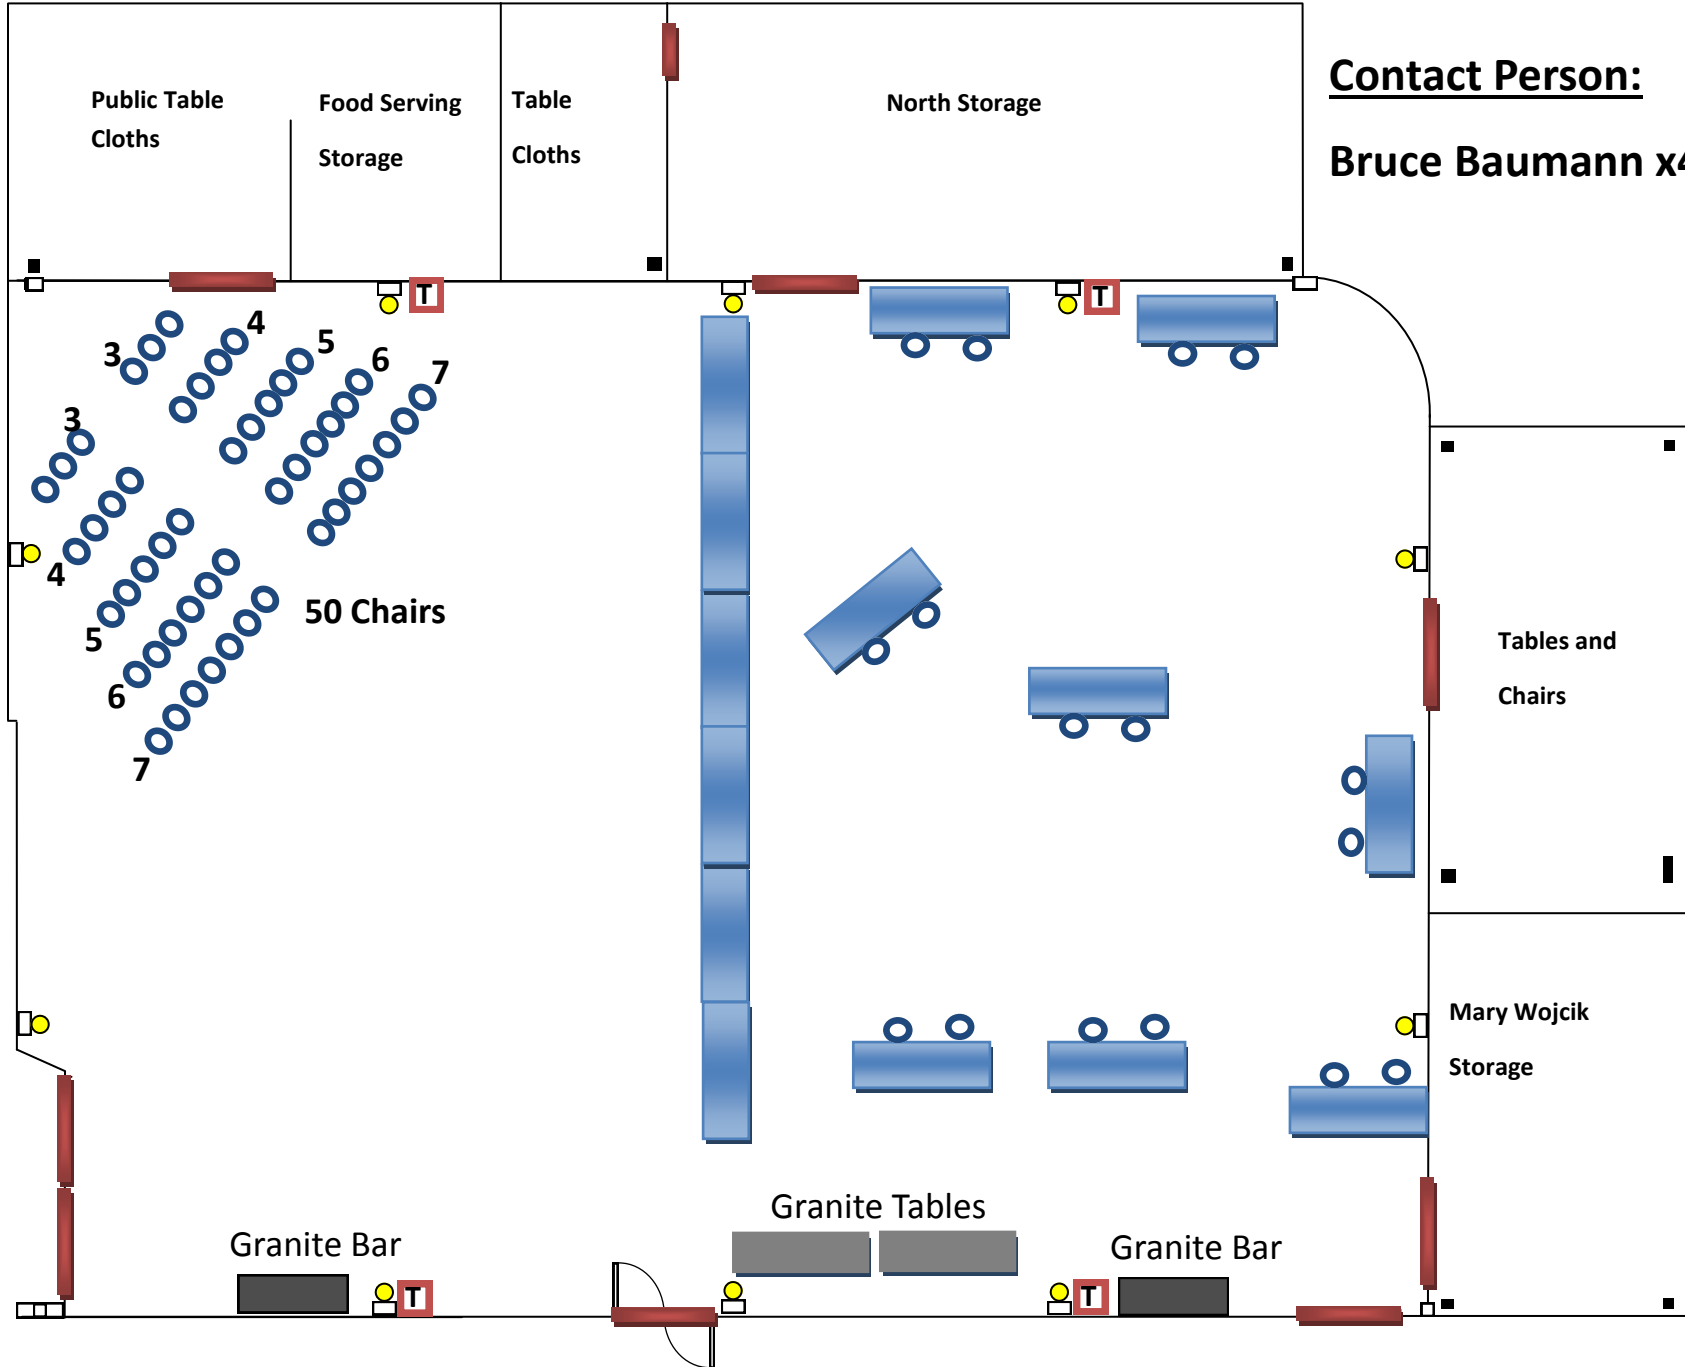

2700—Parish Hall

Event = Lenten Journey

Contact Person:
Bruce Baumann x4289

Vanoy Hooker
214-616-5824

Set Up 233
9/15/15