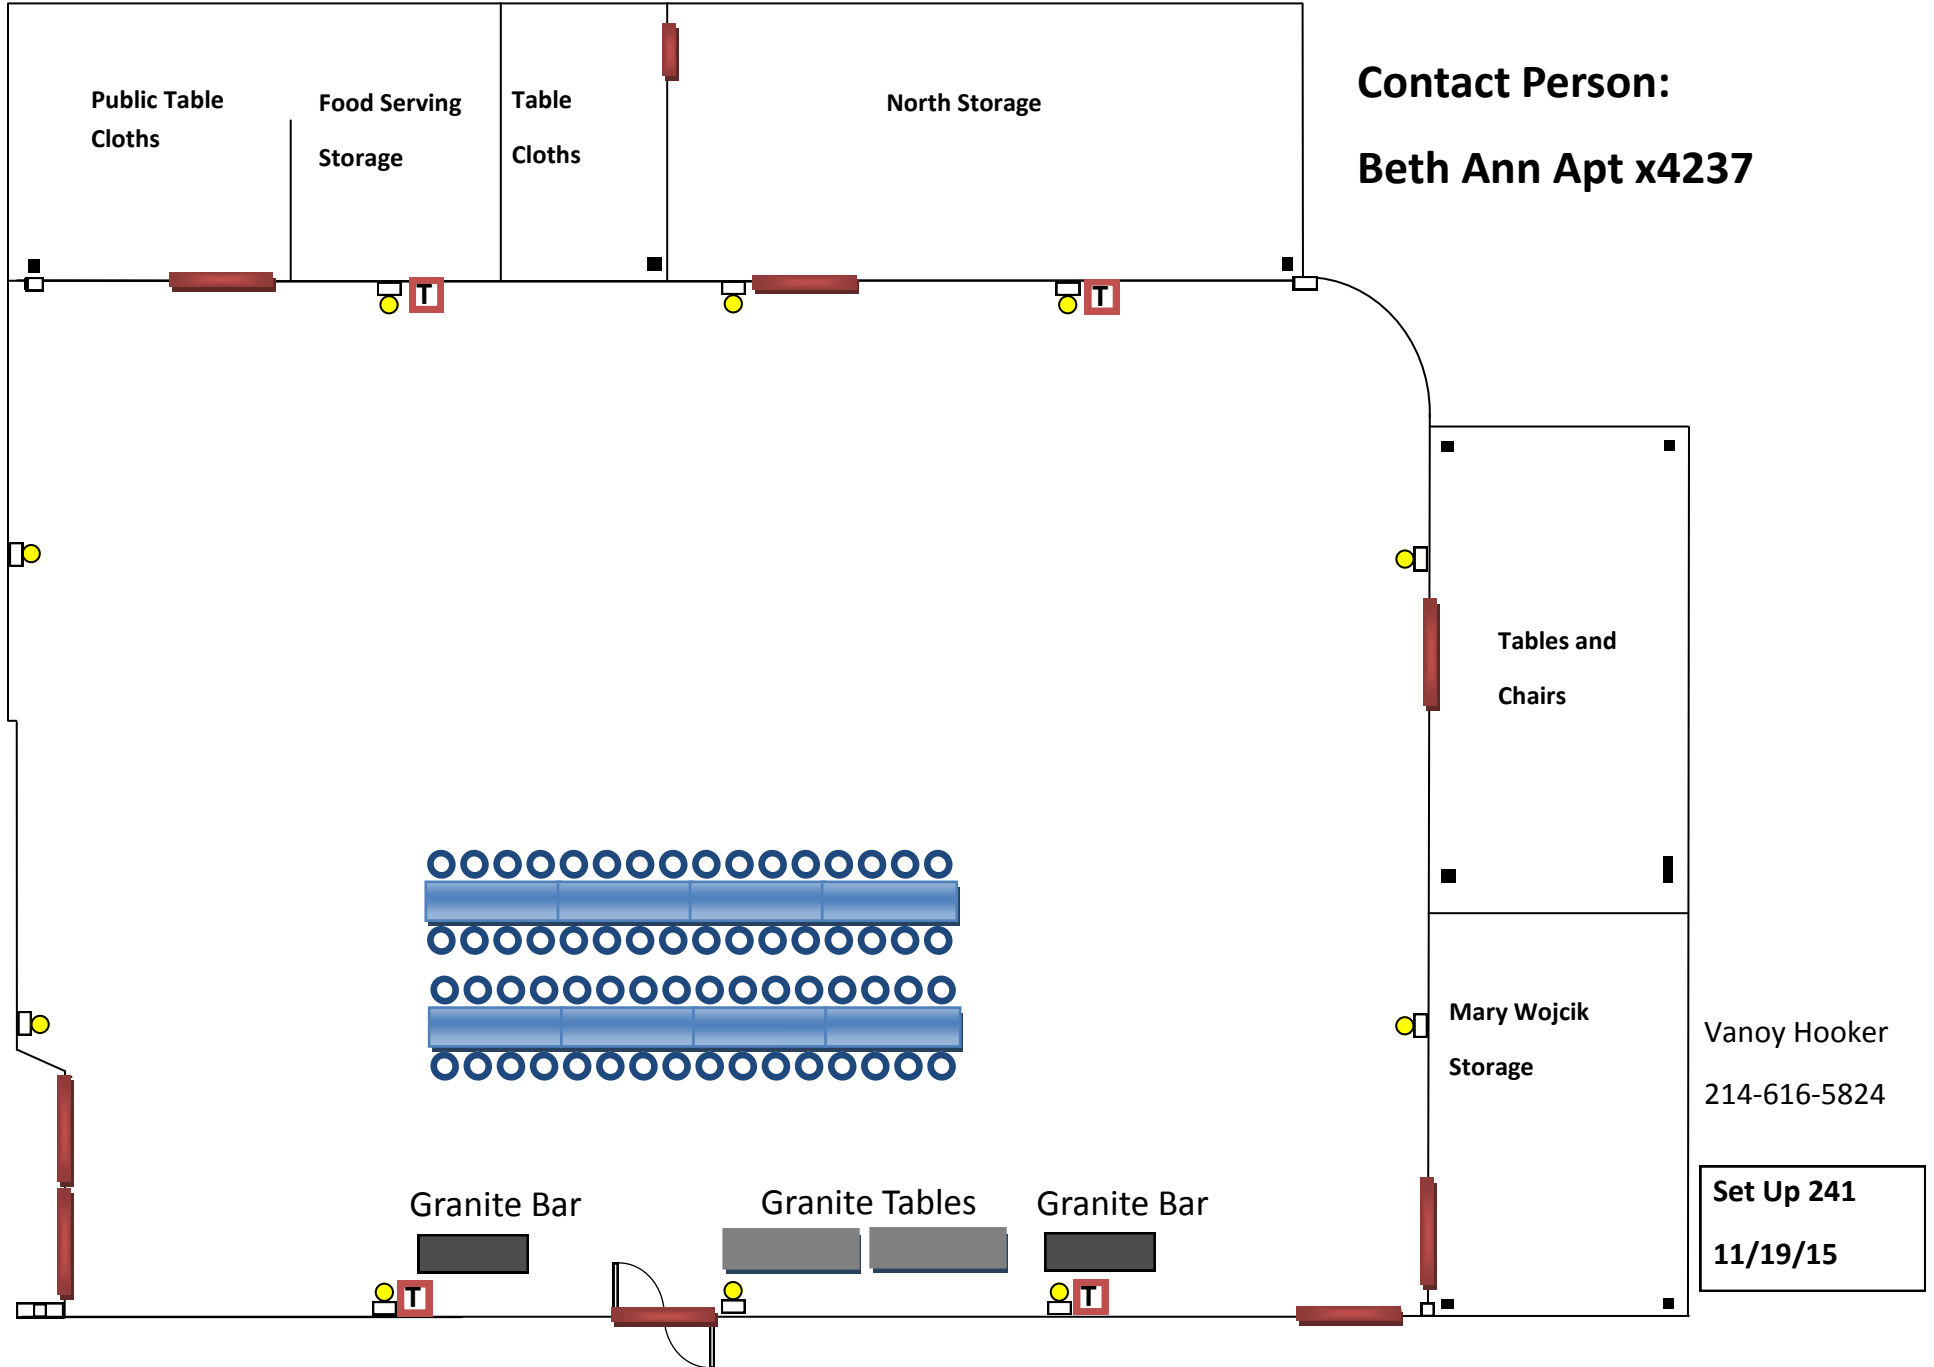

2700—Parish Hall

Event = One Time Meeting

Contact Person:
Beth Ann Apt x4237

Vanoy Hooker
214-616-5824

Set Up 241
11/19/15