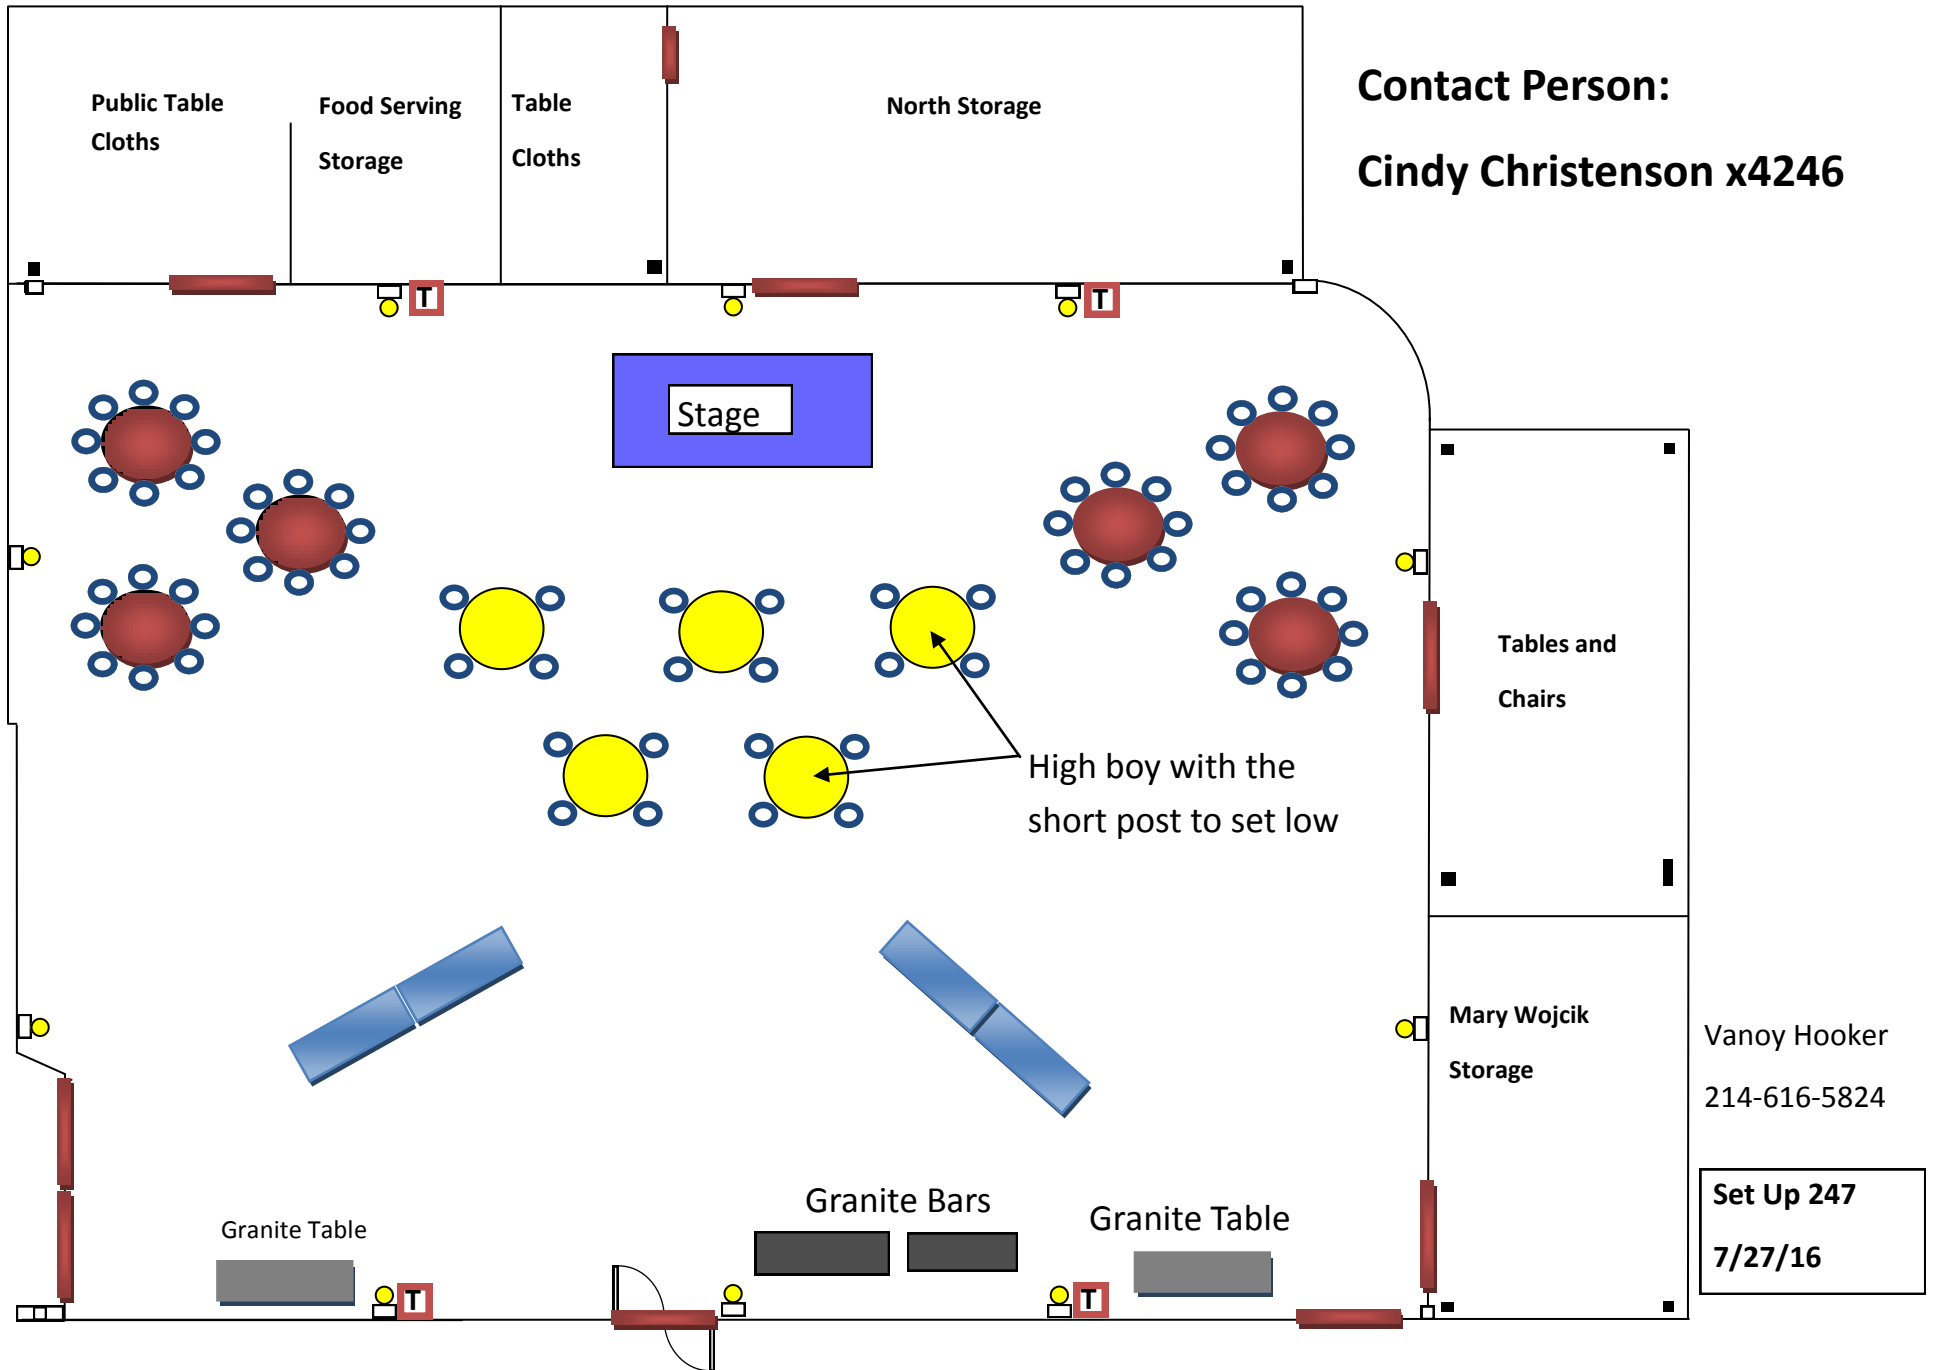

2700—Parish Hall

Event = Ice Cream Social

Contact Person:
Cindy Christenson x4246

Stage

High boy with the short post to set low

Tables and Chairs

Mary Wojcik Storage

Vanoy Hooker
214-616-5824

Set Up 247
7/27/16

Public Table Cloths

Food Serving Storage

Table Cloths

North Storage

Granite Table

Granite Bars

Granite Table