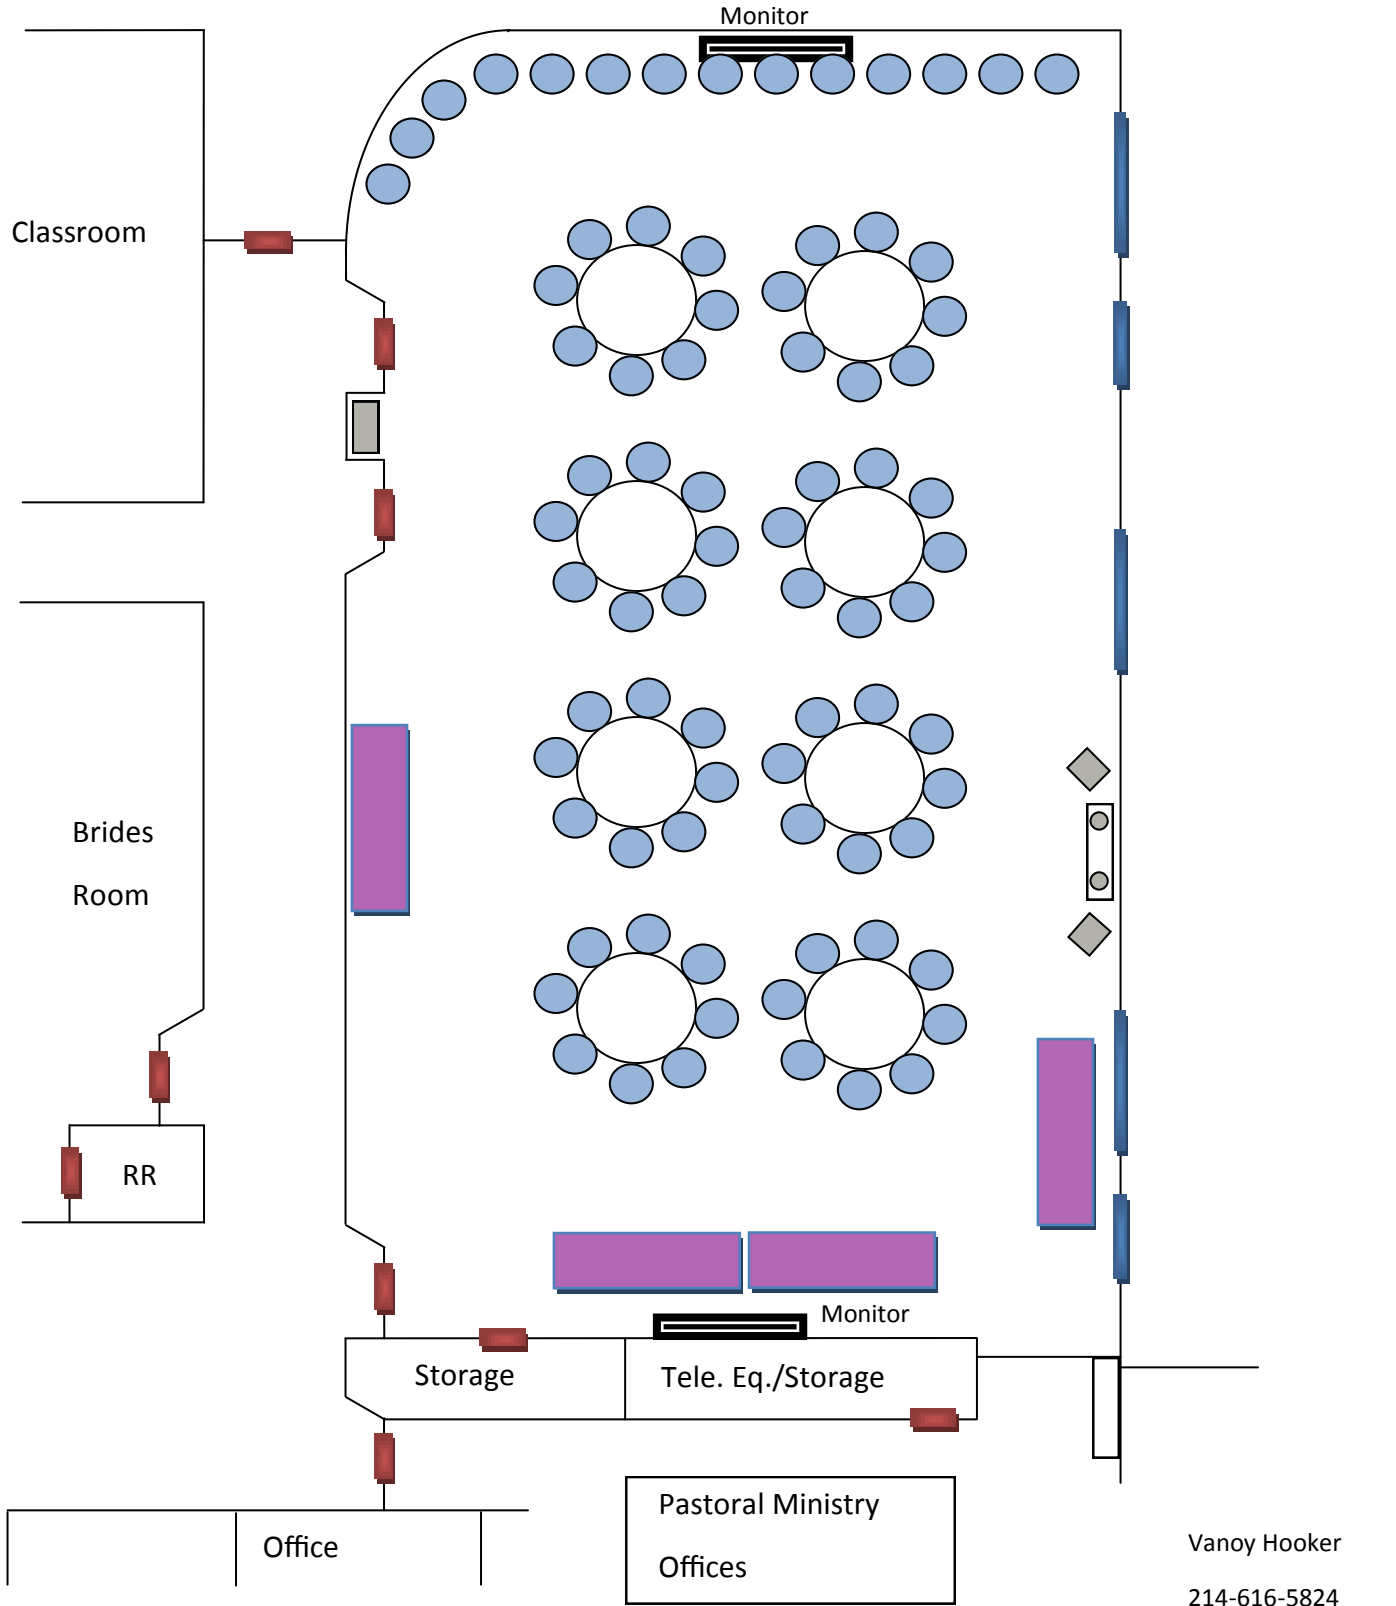

2700 - Seton Room

Event = Reach of Plano

Staff Person: Joyce Neal x4243

Set Up 310
10/18/13