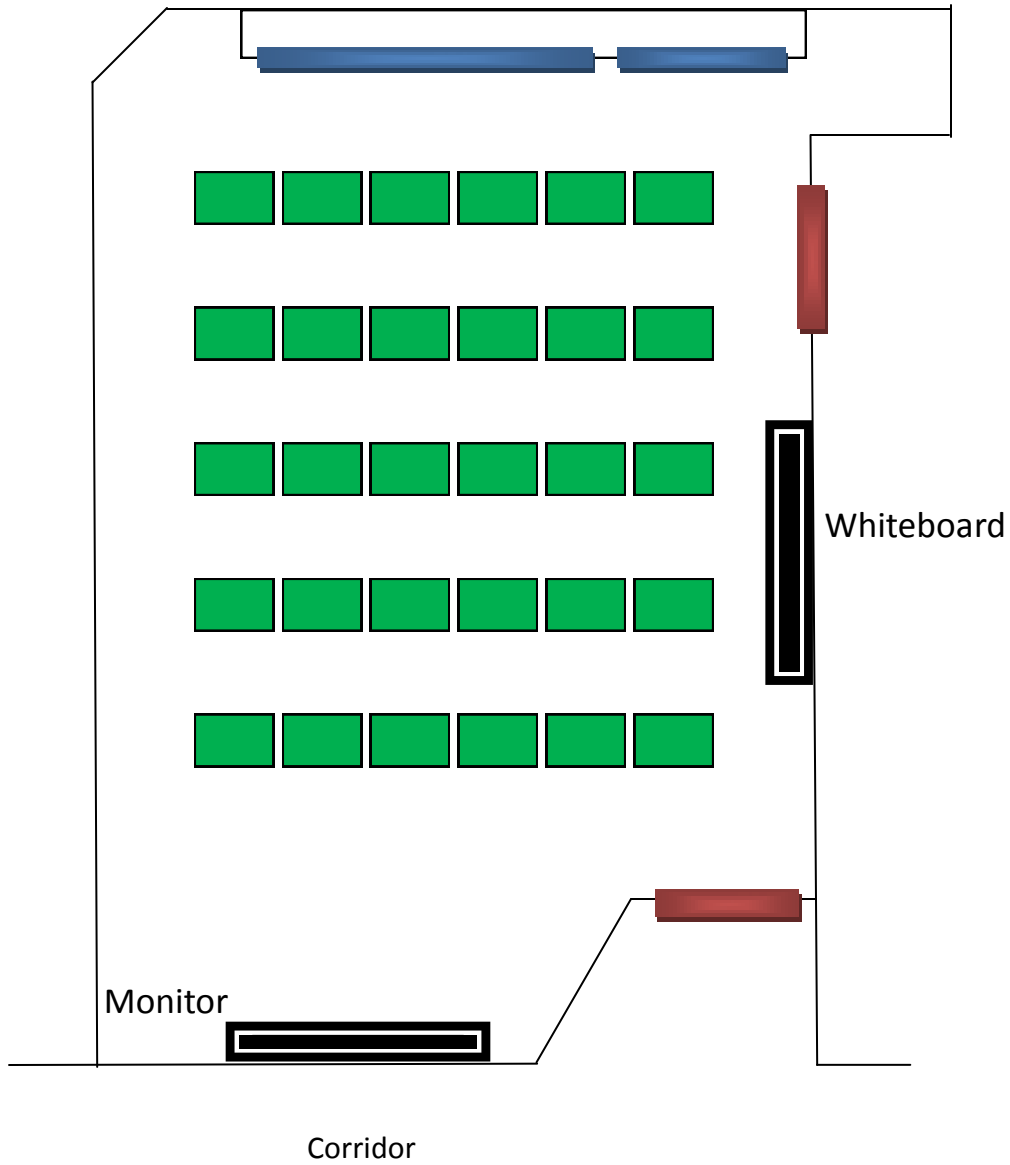

2700 - Room B

Event = Christmas and Easter Mass

Contact: Mary Wojcik x4228