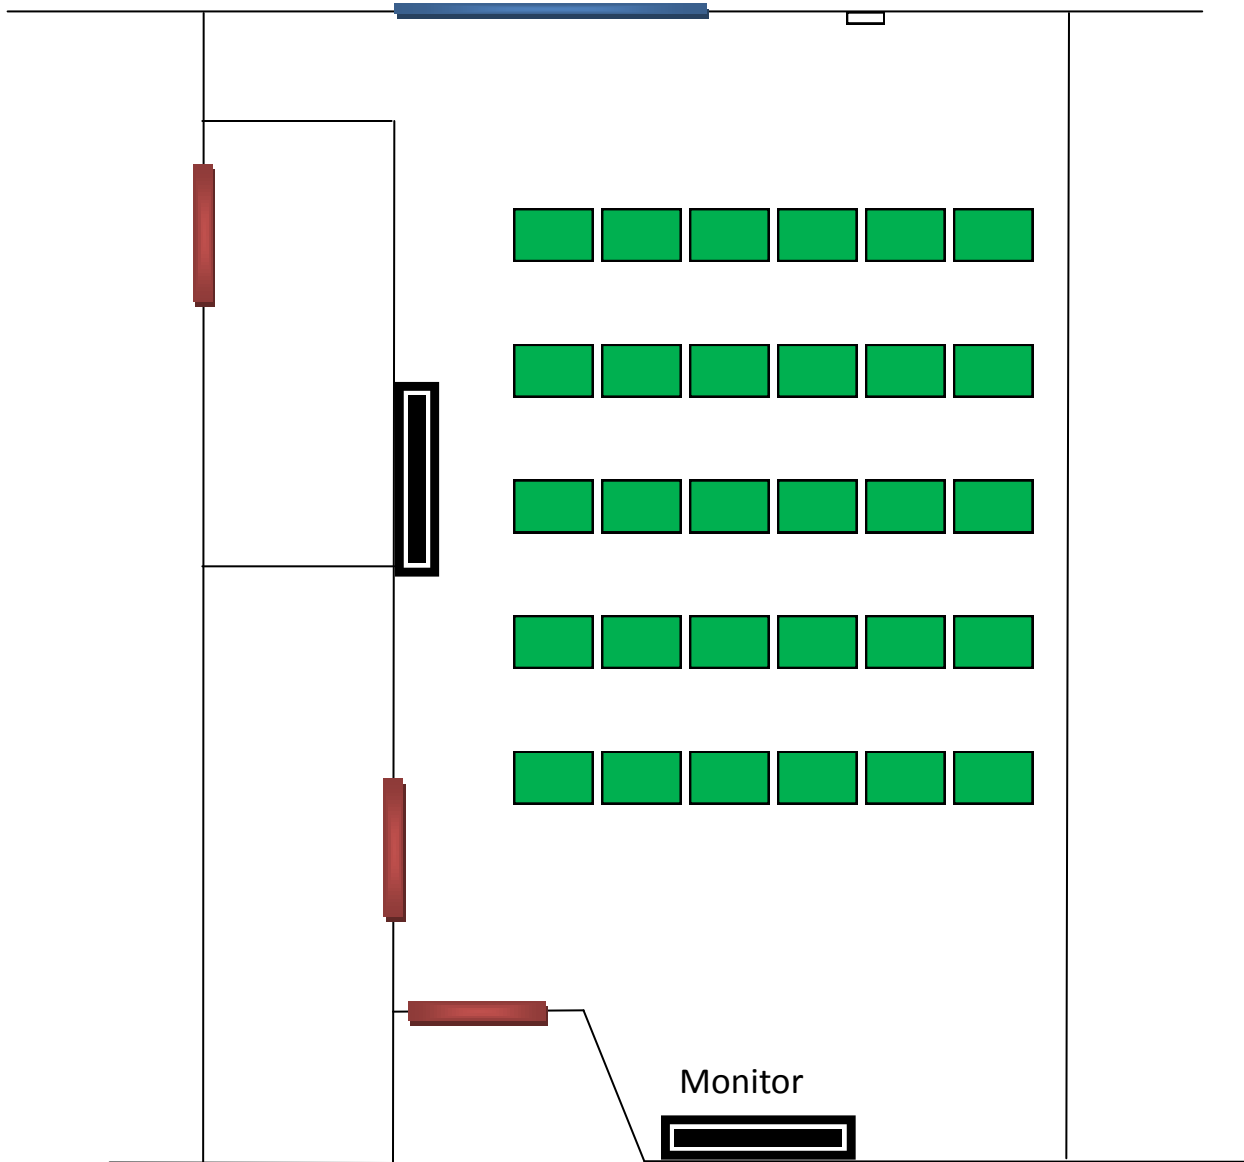

2700 - Room E

Event = Christmas and Easter Mass

Corridor

Contact: Mary Wojcik x4228