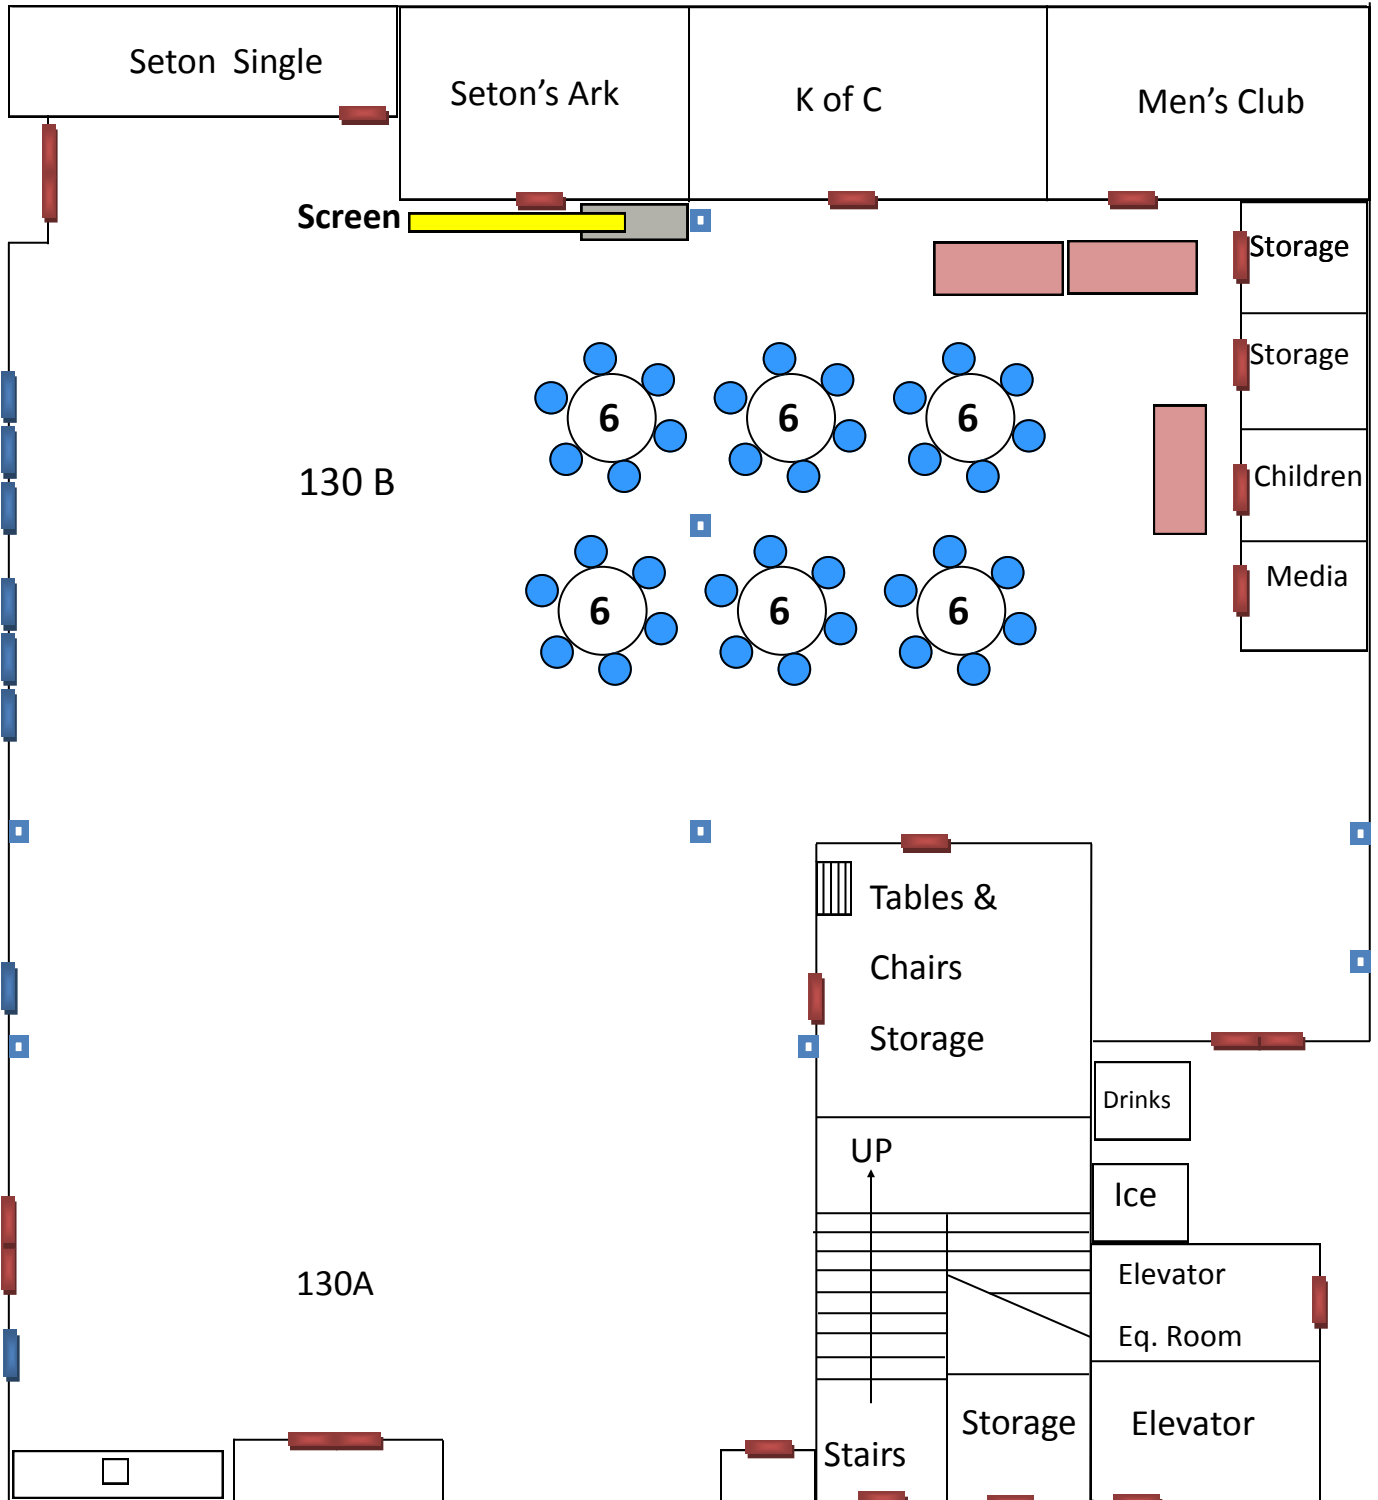

3100—Room 130A and B

Event = K or C Ladies Auxiliary

Contact: Kathy Kunes x4246

Set Up 426

12/20/13