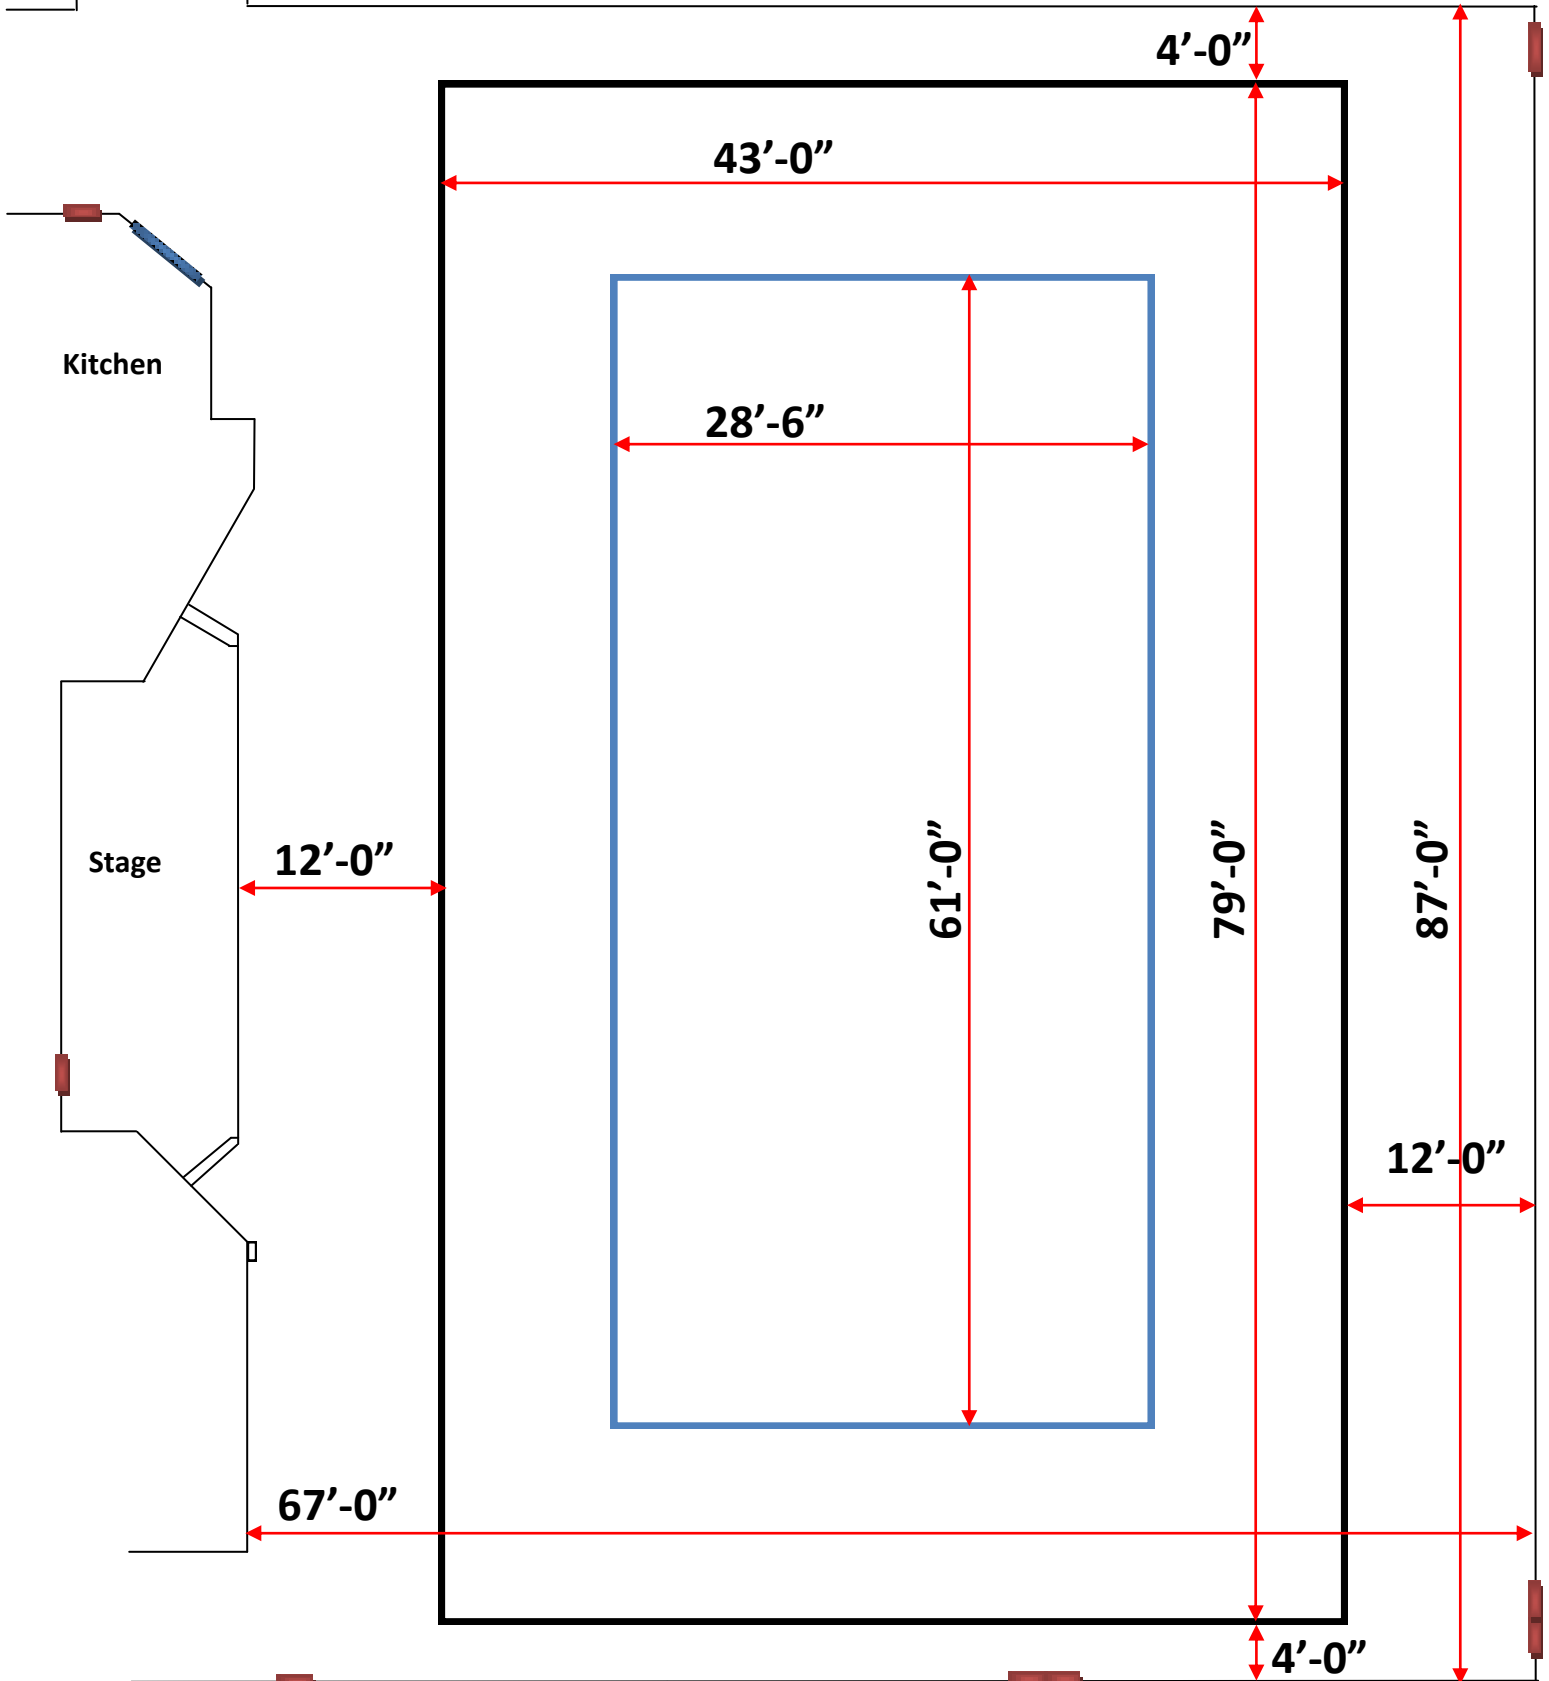

Ice Drinks

3100—Gym

Event =

Gym = 87'-0" x 67'-0"

Stage = 23'-0" x 13'-0"

<p>Set Up 500</p> <p>4/12/13</p>
--