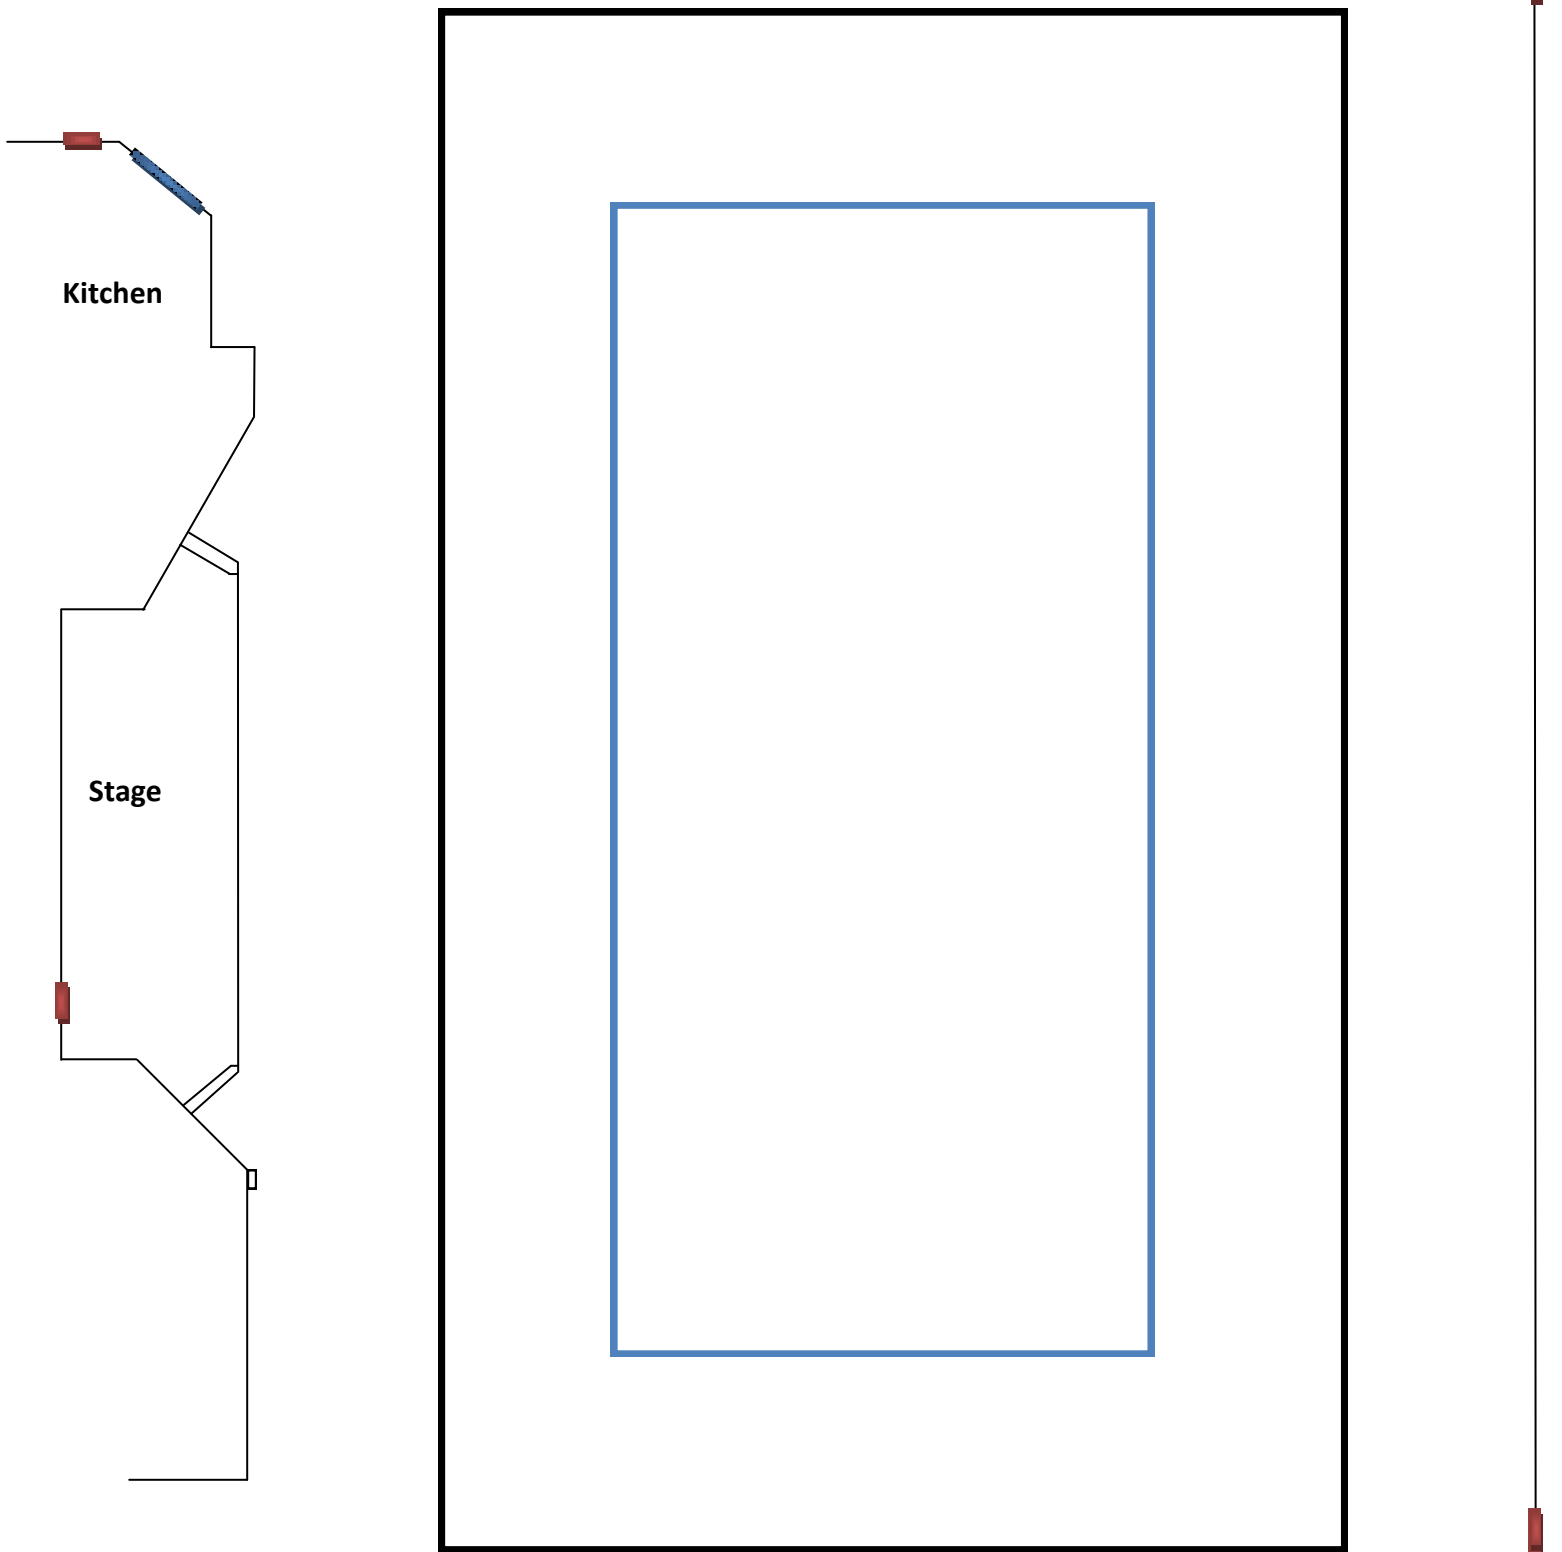

Ice Drinks

3100—Gym

Event =

Kitchen

Stage

Vanoy Hooker
214-616-5824

Gym = 89'-0" x 67'-0"

Stage = 23'0" x 13'-0"