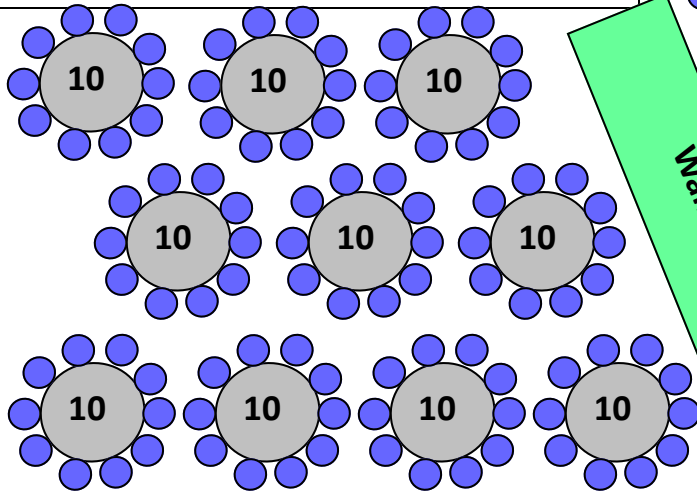

Ice Drinks

3100—Gym

Event = Singles over 40 Dance

R

High Boys

Kitchen

Walk Space

Walk Space

Dance Floor

35 Tables and 350 Chairs
+ 6 High Boys Tables

Stage

Walk Space

Walk Space

High Boys

R

Set Up 505A