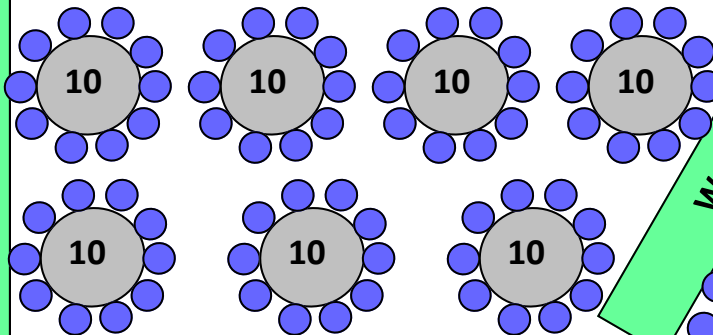

Ice Drinks

3100—Gym

Event = Singles over 40 Dance

R

High Boys

Kitchen

Walk Space

Walk Space

Dance Floor

35 Tables and 350 Chairs
+ 6 High Boys Tables

Stage

Walk Space

Walk Space

High Boys

R

Set Up 505A