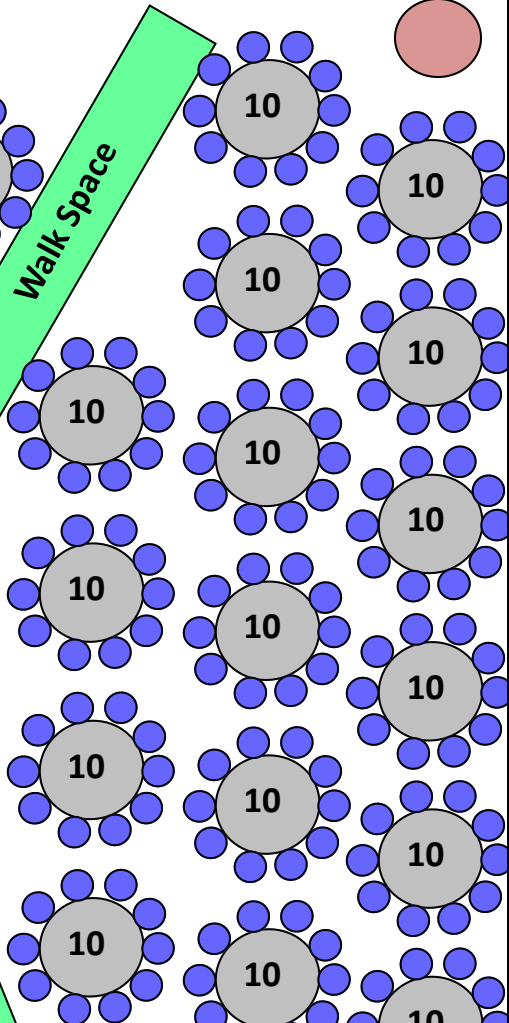

Ice Drinks

3100—Gym

Event = Singles over 40 Dance

R

High Boys

Kitchen

Walk Space

Walk Space

Dance Floor

35 Tables and 350 Chairs
+ 6 High Boys Tables

Stage

Walk Space

Walk Space

High Boys

R

Set Up 505A