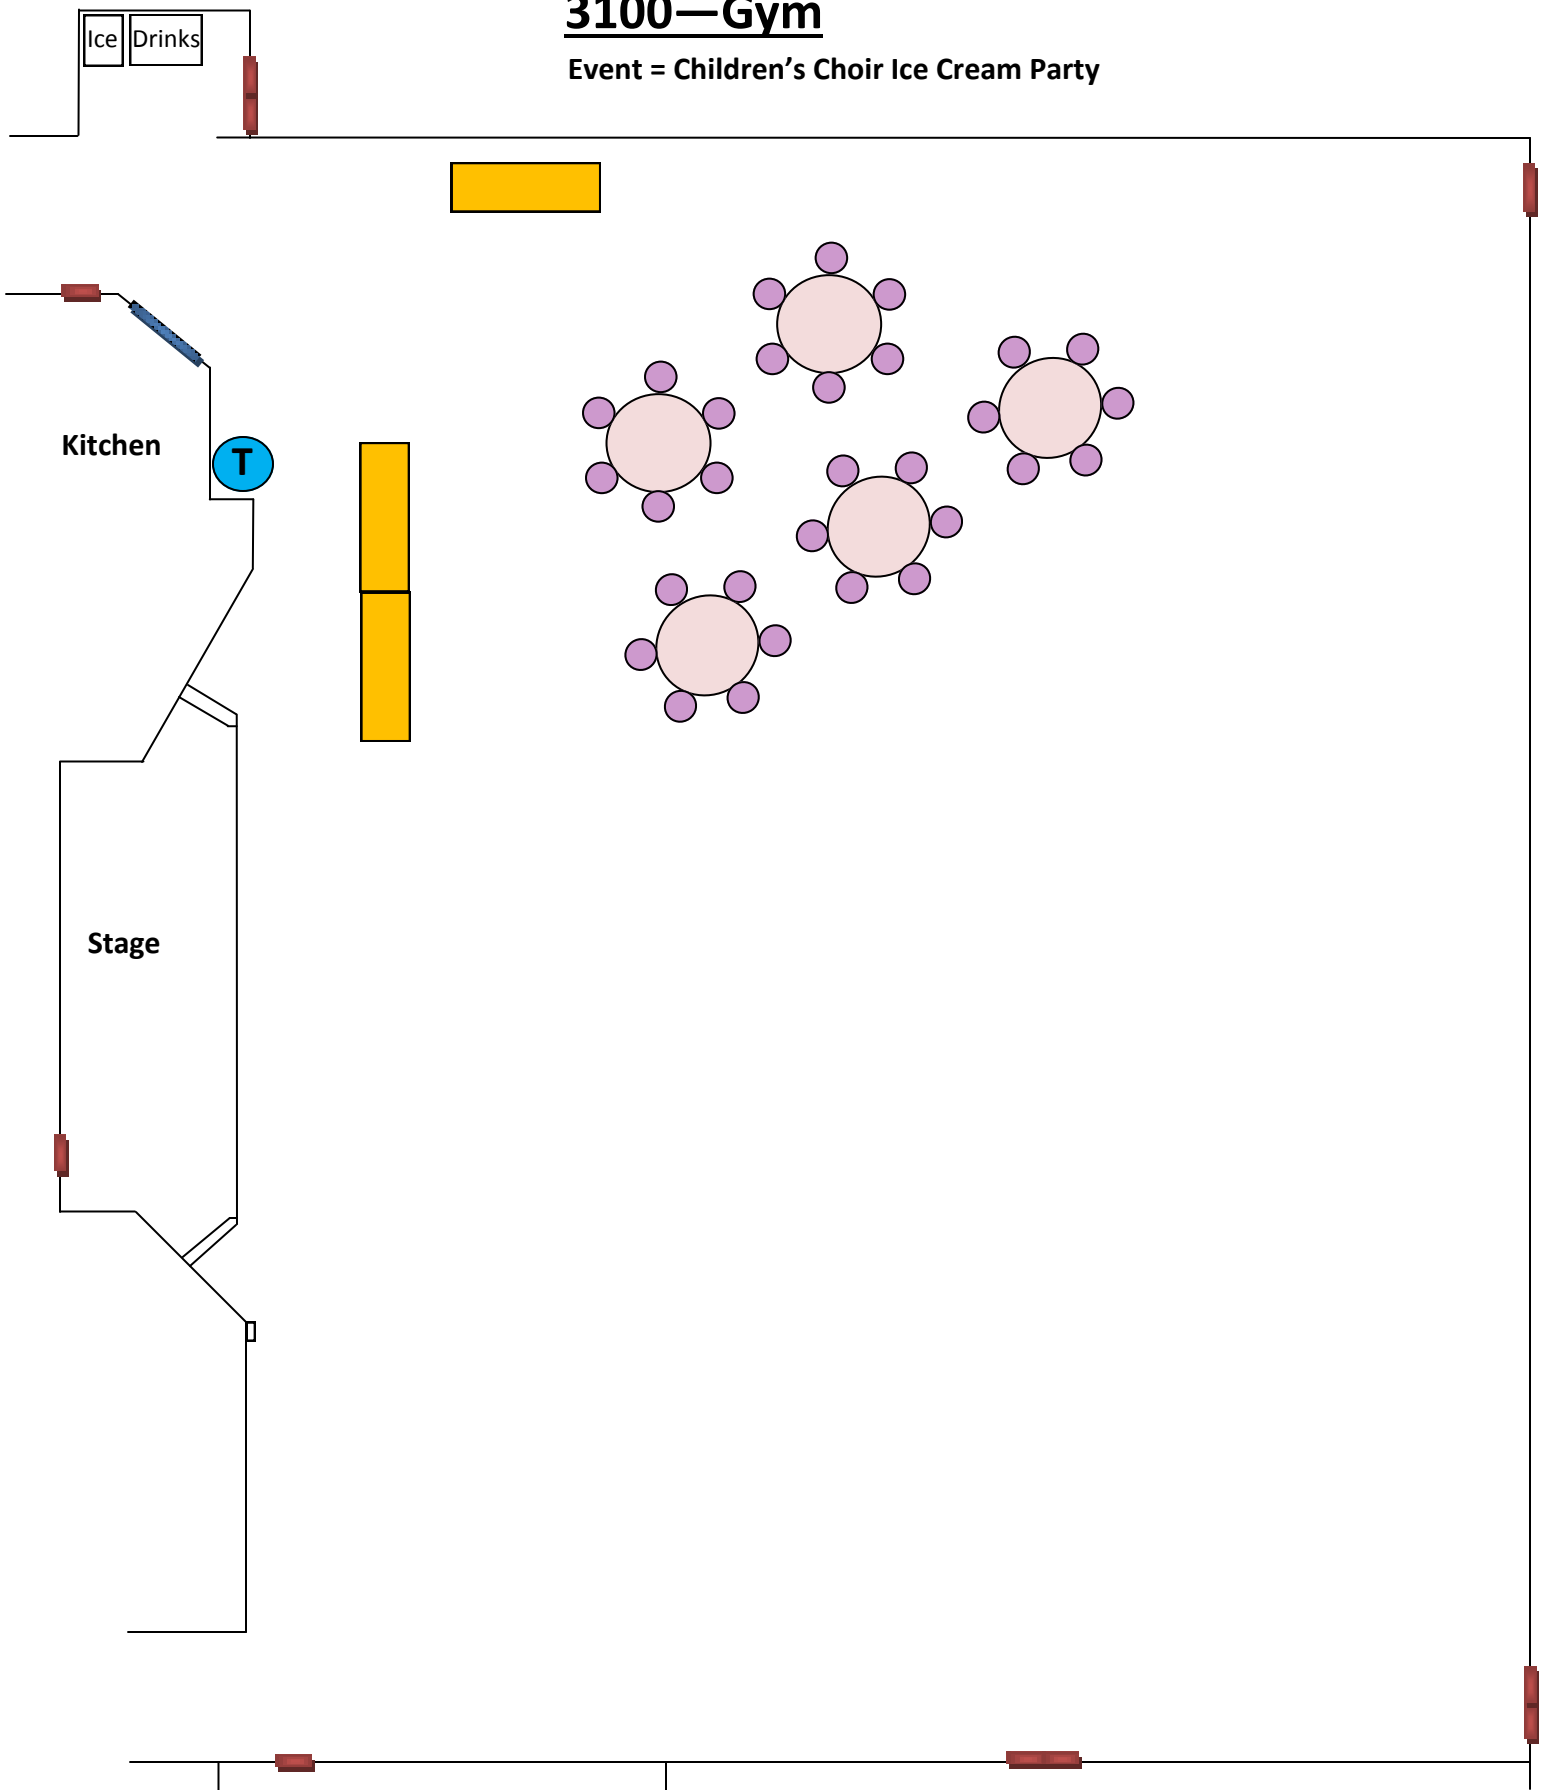

3100—Gym

Event = Children's Choir Ice Cream Party

Kitchen

T

Stage

Contact Person: Lisa Kellen x4229

Vanoy Hooker
214-616-5824

Set Up 512A
10/29/13