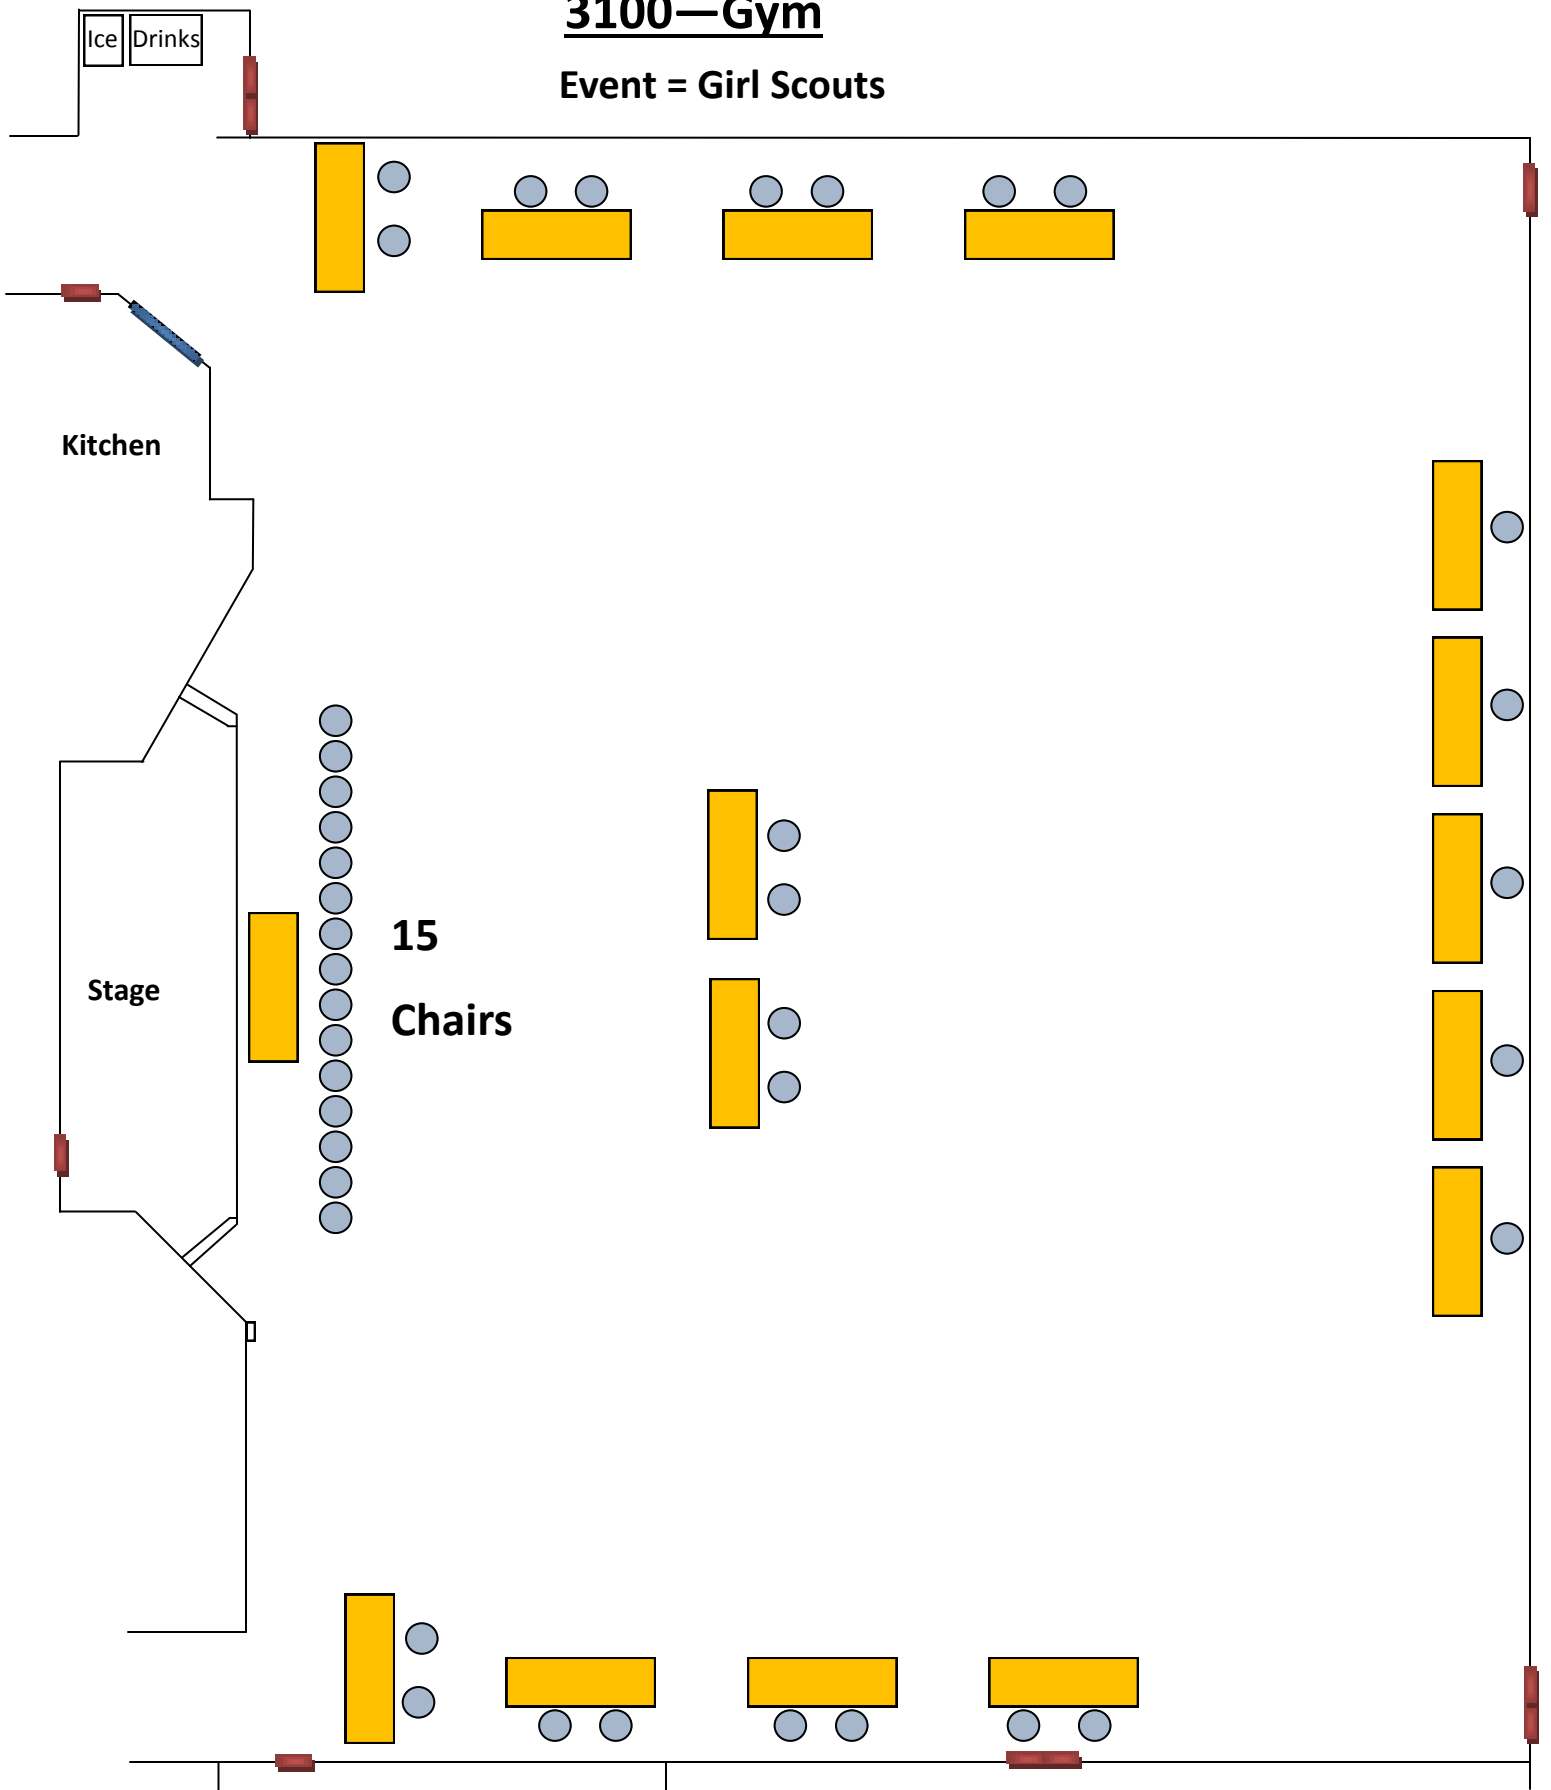

3100—Gym

Event = Girl Scouts

Contact Person: Kathy Kunes x4246

Set Up 523A
9/26/14