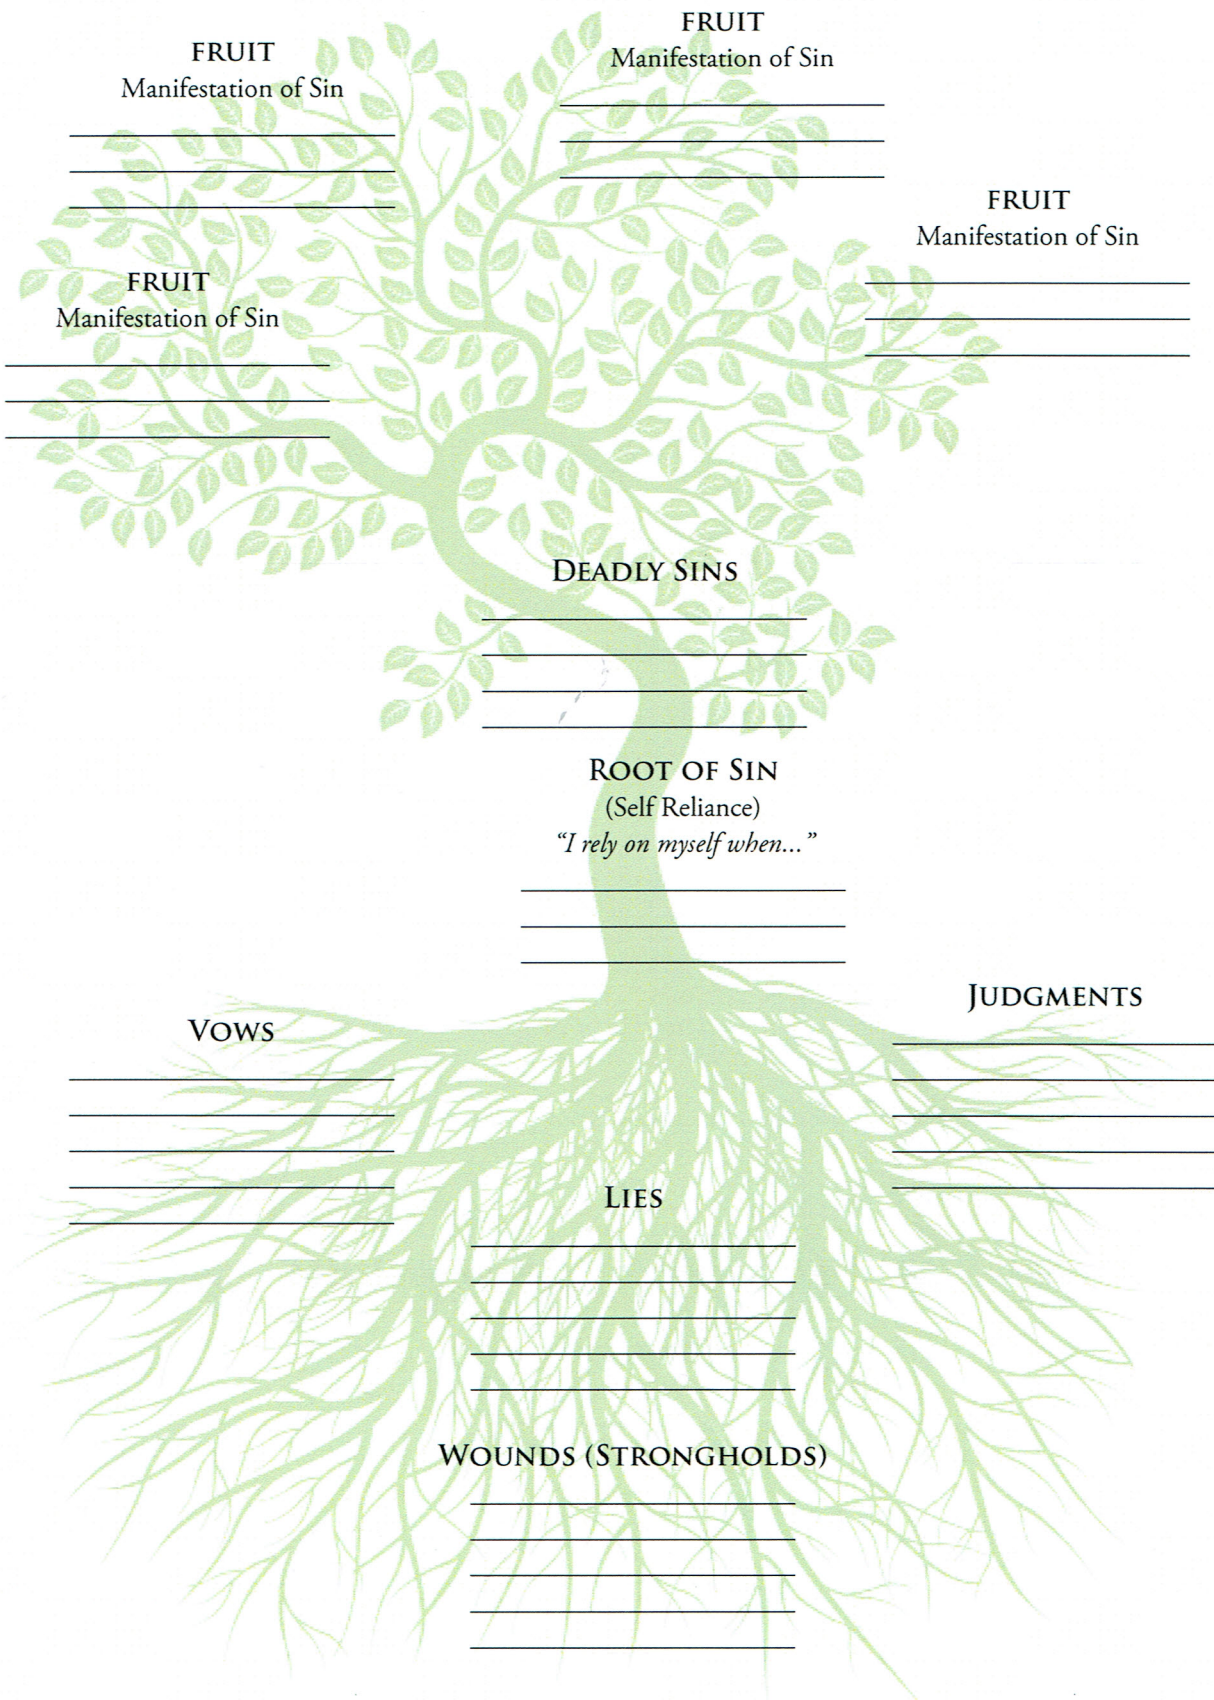

From Be Healed by Dr. Bob Schutts
THE TREE OF KNOWLEDGE OF GOOD AND EVIL

FRUIT
Manifestation of Sin

FRUIT
Manifestation of Sin

FRUIT
Manifestation of Sin

FRUIT
Manifestation of Sin

DEADLY SINS

ROOT OF SIN
(Self Reliance)

"I rely on myself when..."

VOWS

JUDGMENTS

LIES

WOUNDS (STRONGHOLDS)