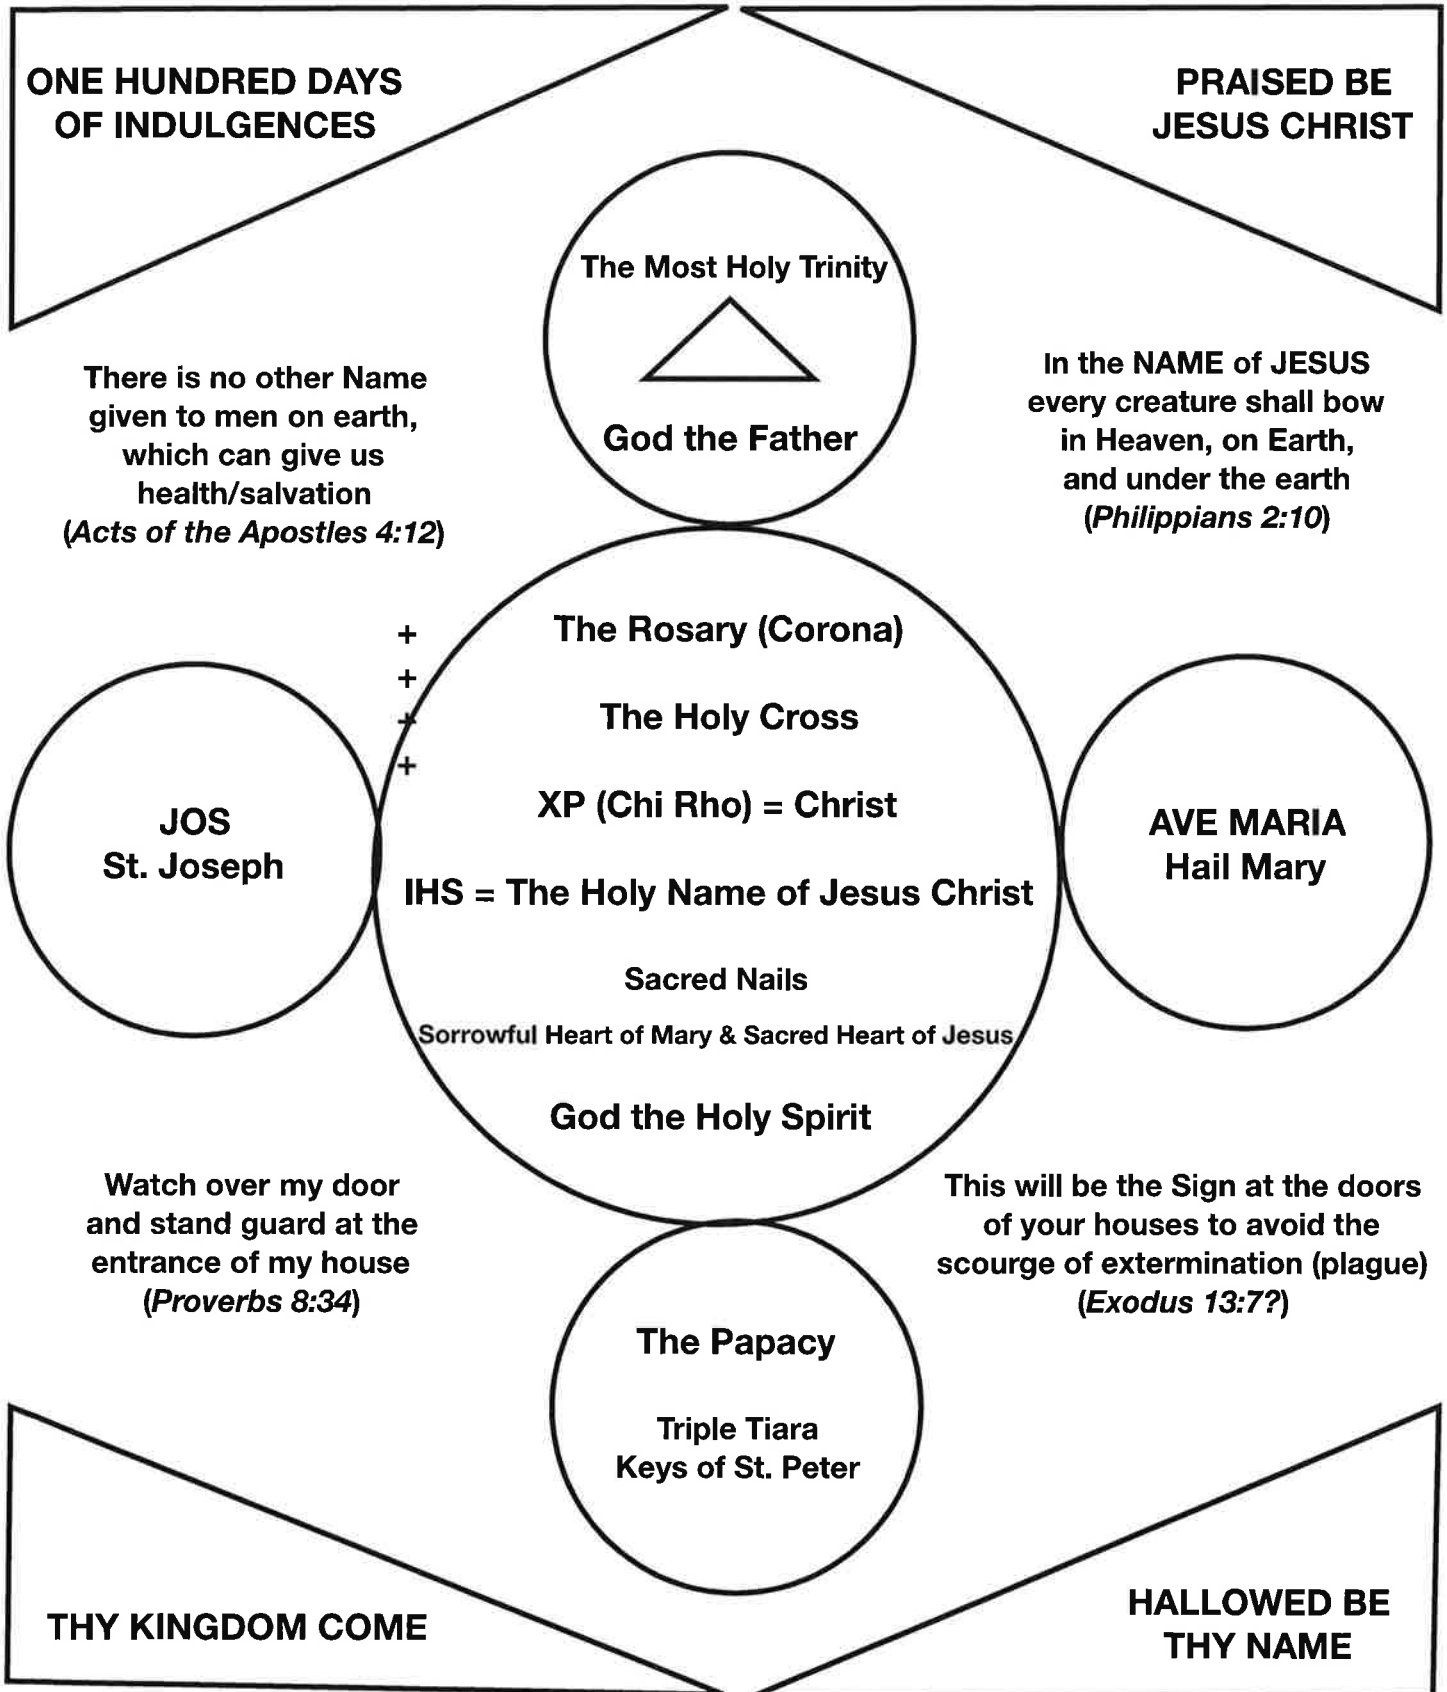

FIGURA DA PORRE SULLE PORTE DELLE CASE PER EVITARE IL FLAGELLO STERMINATORIO

Videbo Sanguinem et transibo vos, nec erit in Vobis plaga disperdens (Exod. 12.13)

FIGURE TO BE PLACED ON THE DOORS OF HOUSES TO AVOID THE EXTERMINATING SCOURGE

**I shall see the Blood and shall pass over you, and the plague shall not be upon you to destroy you
*(Exodus 12:13)***