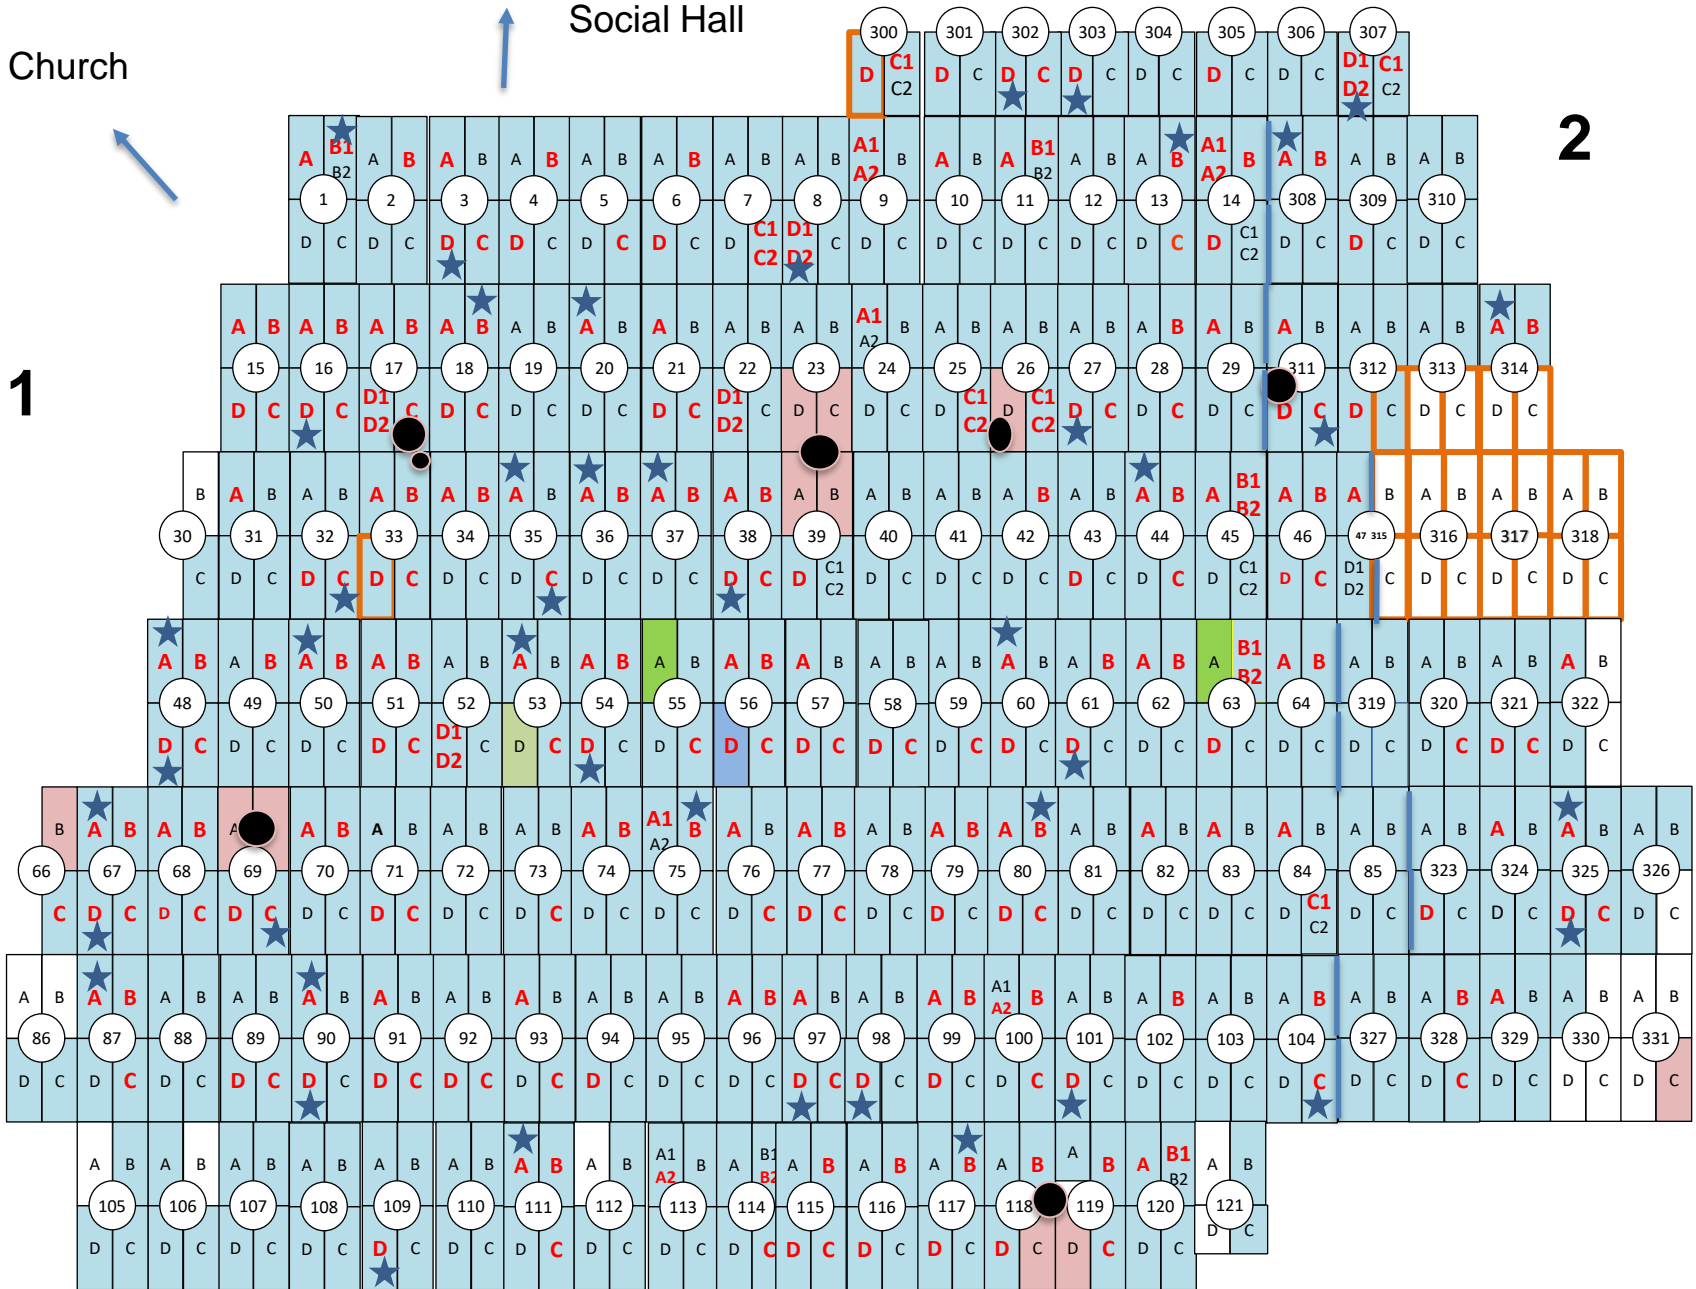

Church

Social Hall

1

2

8/1/2020

White=Unsold, Blue=Sold, Pink=Unusable, Black dot=Tree, Red letter = Interment, Orange outline = Priest, Yellow = HOLD
 Dk Blue 56D=58" width, 7" into 56C, Green on 53D means 53C burial is too far left, Lime green = Resale