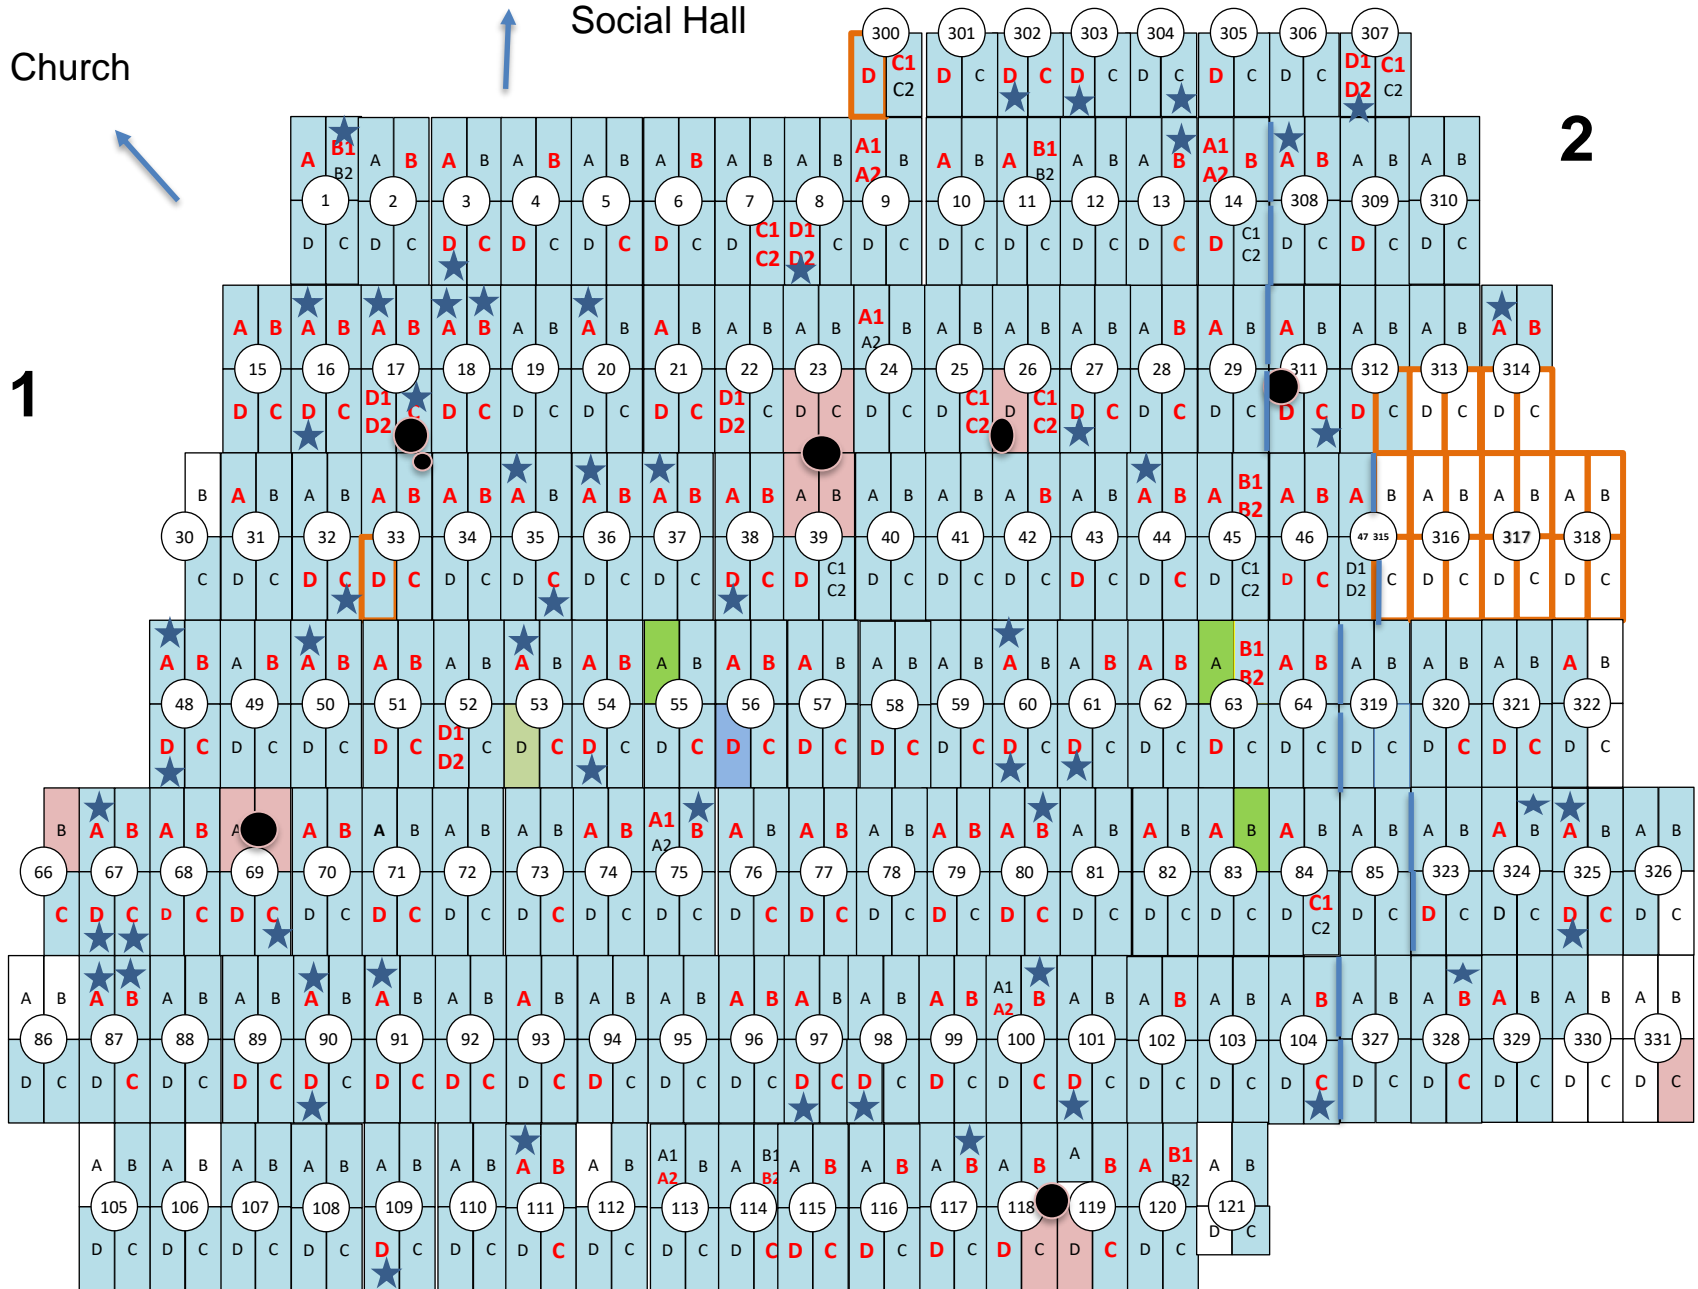

Church

Social Hall

1

2

9/16/2020

White=Unsold, Blue=Sold, Pink=Unusable, Black dot=Tree, Red letter = Interment, Orange outline = Priest, Yellow = HOLD
 Dk Blue 56D=58" width, 7" into 56C, Green on 53D means 53C burial is too far left, Lime green = Resale