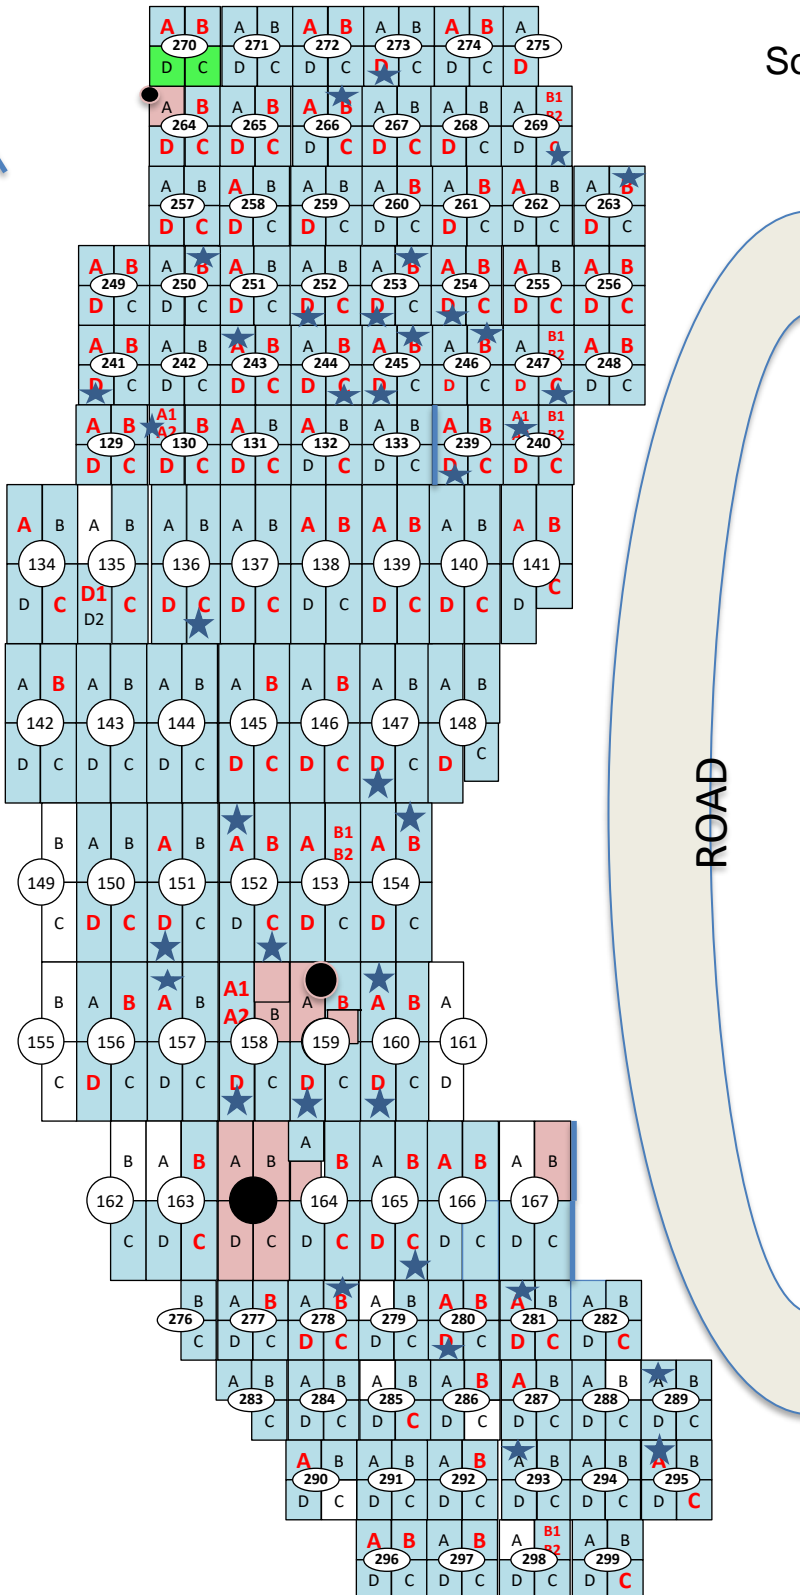

Church

Social Hall

1

2

3

9/22/2021

NOTE: White = Unsold, Blue = Sold, Red letter = Interment, Pink = Unusable, Black dot = Tree, Yellow = HOLD, Green = Resale  
Blue Star = Veteran