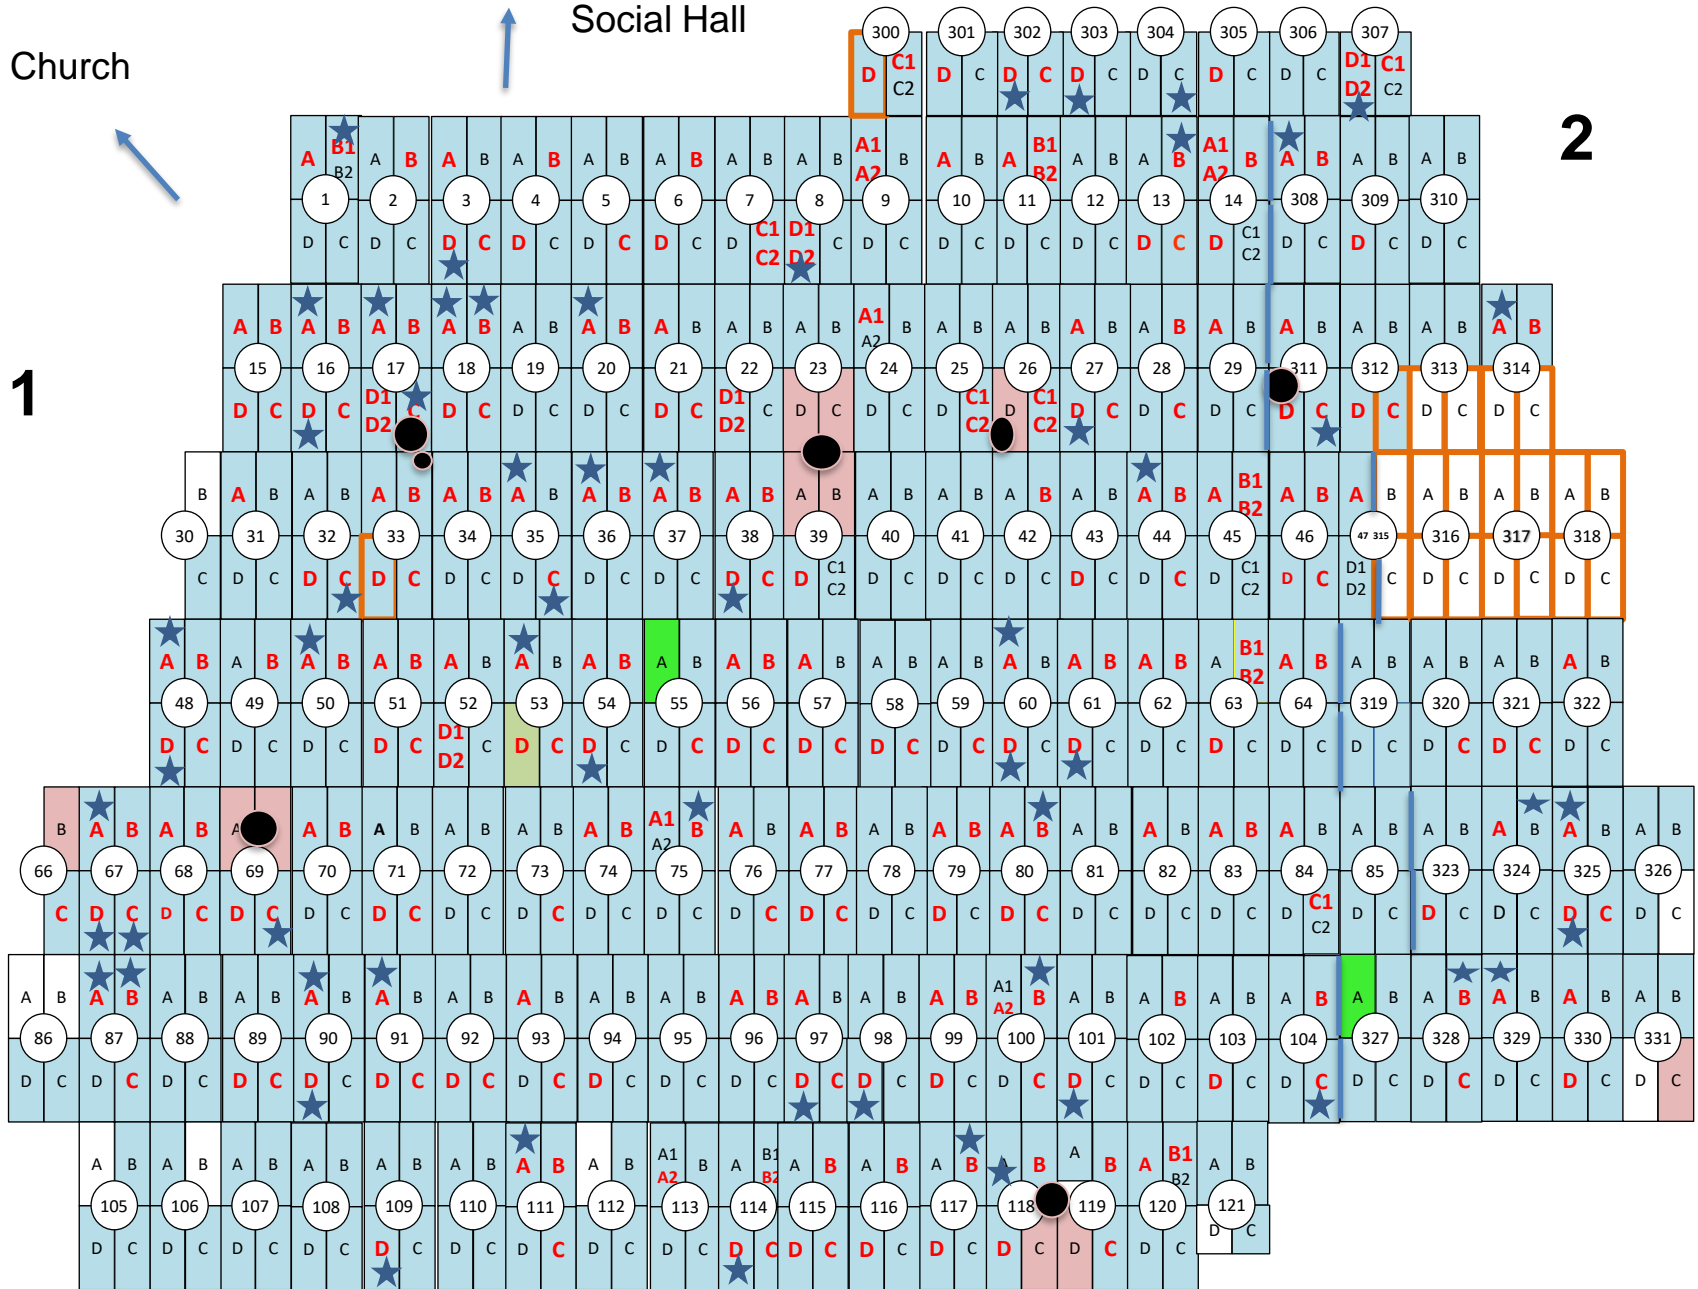

Church

Social Hall

1

2

9/22/2021

White=Unsold, Blue=Sold, Pink=Unusable, Black dot=Tree, Red letter = Interment, Orange outline = Priest, Yellow = HOLD

Lime green = Resale, Blue Star = Veteran