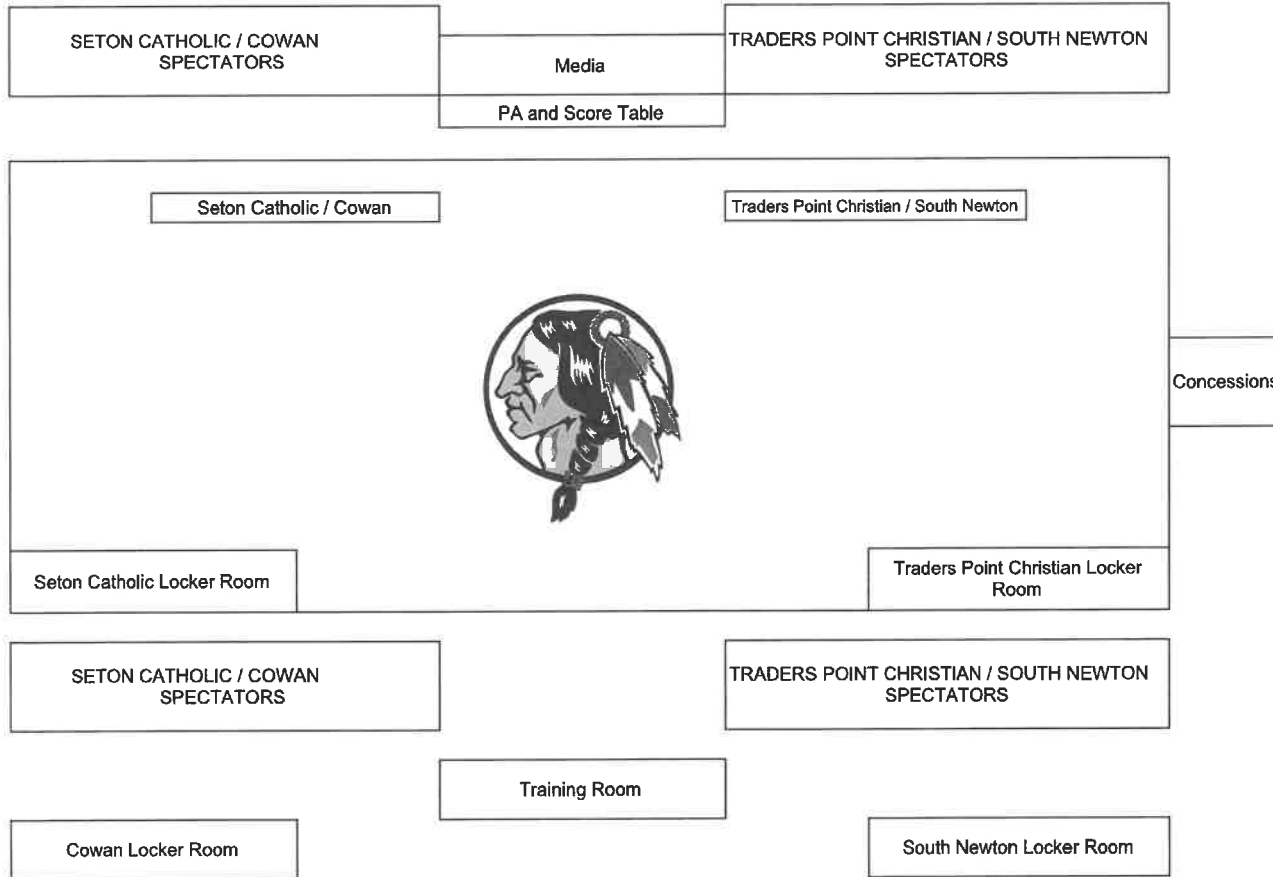

# Gym Setup

Game 1: Seton Catholic (A) vs Traders Point Christian (H) - 10:00am

Game 2: Cowan (A) vs South Newton (H) - 12:00pm

Front of School  
Team Drop-off/Entrance  
Door 1 N

Spectator Entrance  
Door 31 Entrance

NORTH