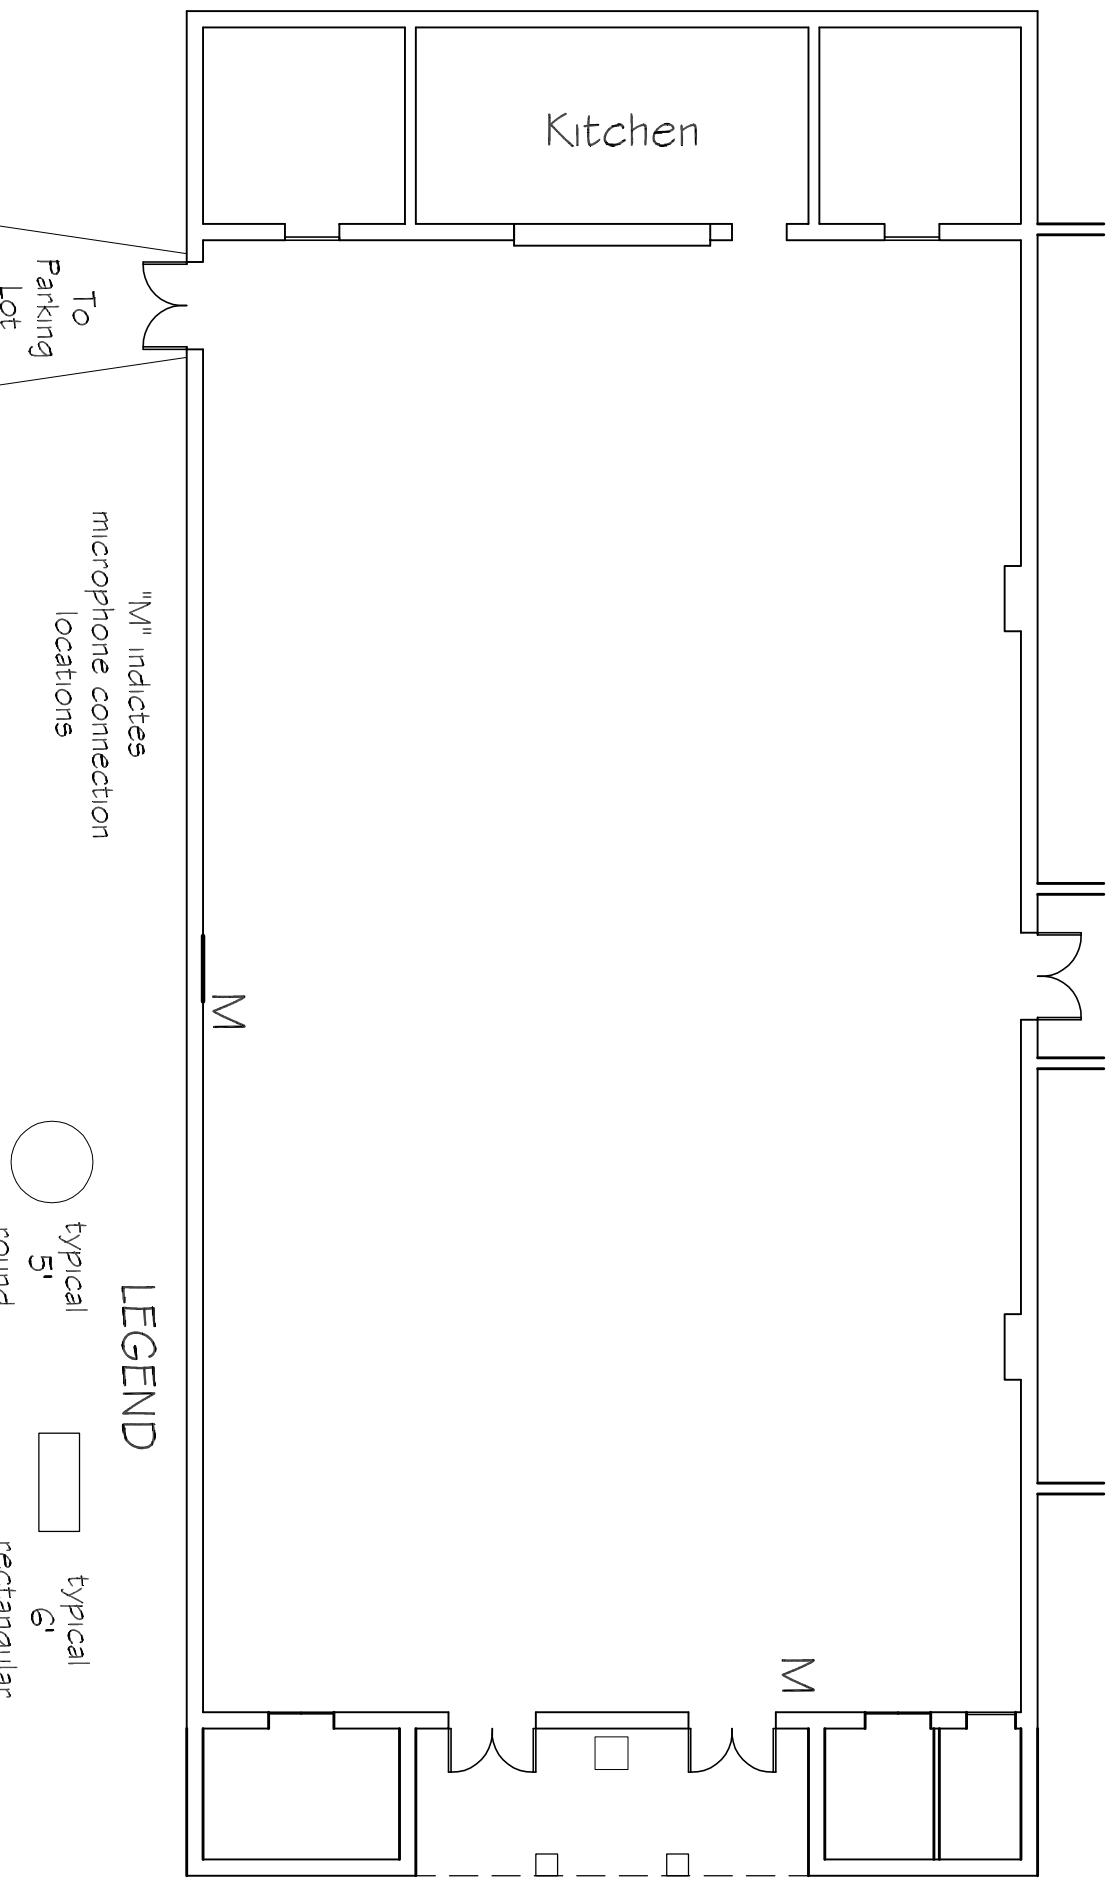

Please sketch your desired table and chair set-up, including microphone & podium, if needed, and any electrical requirements; room dimensions are approximately 50' wide by 90' long

"M" indicates microphone connection locations

LEGEND

-  typical round 5' table
-  typical rectangular 6' table

All Souls Catholic Church & School Social Hall

Courtyard

Kitchen

To Parking Lot

M

M