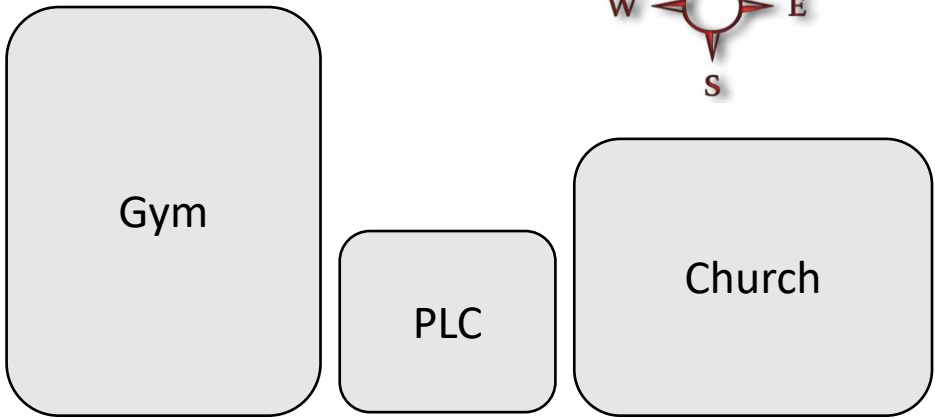

Spring-Stuebner

WEST side:
Exit only
between
7:25 AM
and 8:00
AM on
school
days

PK
Drop
Here

Elem
Drop
Here

JR. High
Drop
Here

Please use outer lane
for through traffic

Merge

- Standard Morning Carpool procedures- please proceed through the carline.
- PK parents drop first at Port Cochere on the east side of the Church
- Jr. High drops in front of Middle school building
- Elementary drops at the double doors of the Elementary building