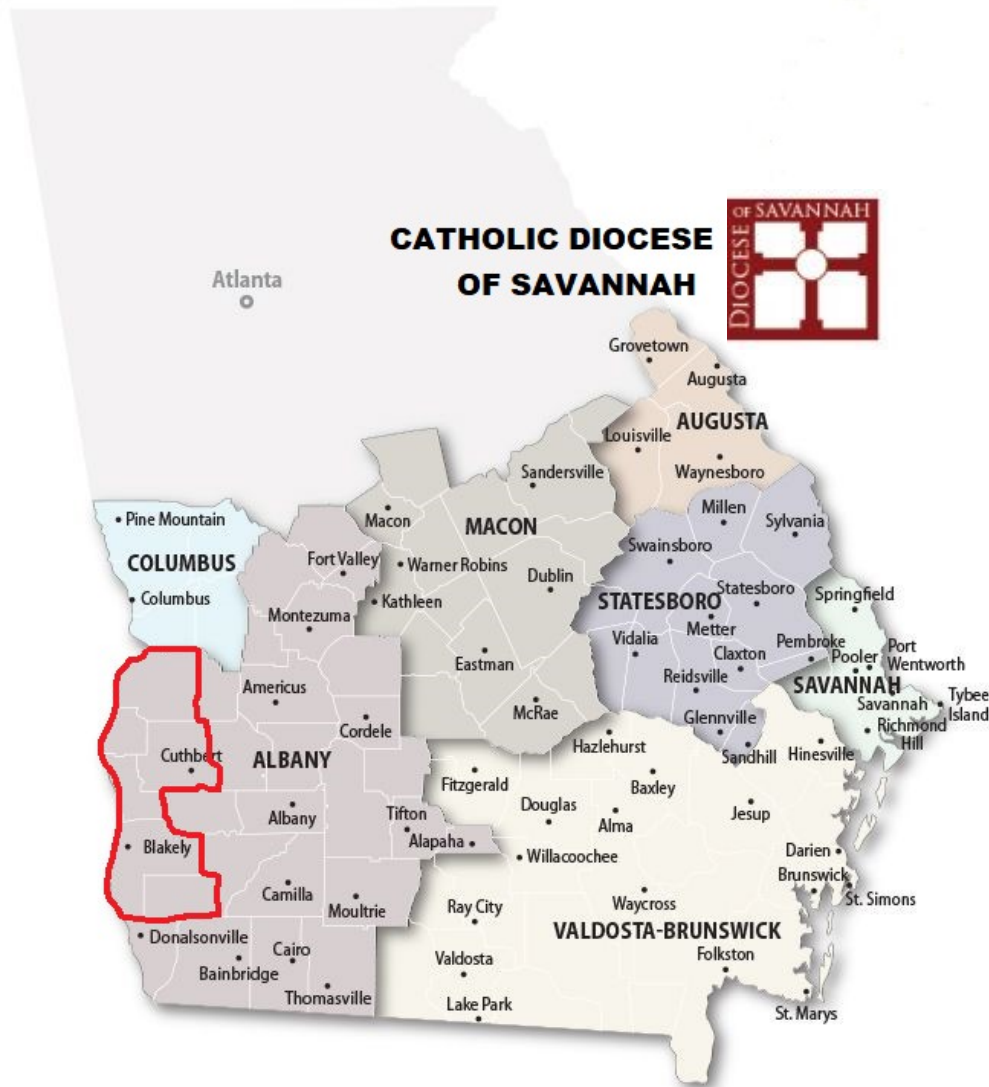

Serving Jesus in rural Southwest Georgia. 6 counties: Miller, Early, Clay, Randolph, Quitman, and Stewart. 2 churches: Holy Family Catholic Church, Early County GA and St. Luke Catholic Mission, Randolph County GA.

@ glenmary.org