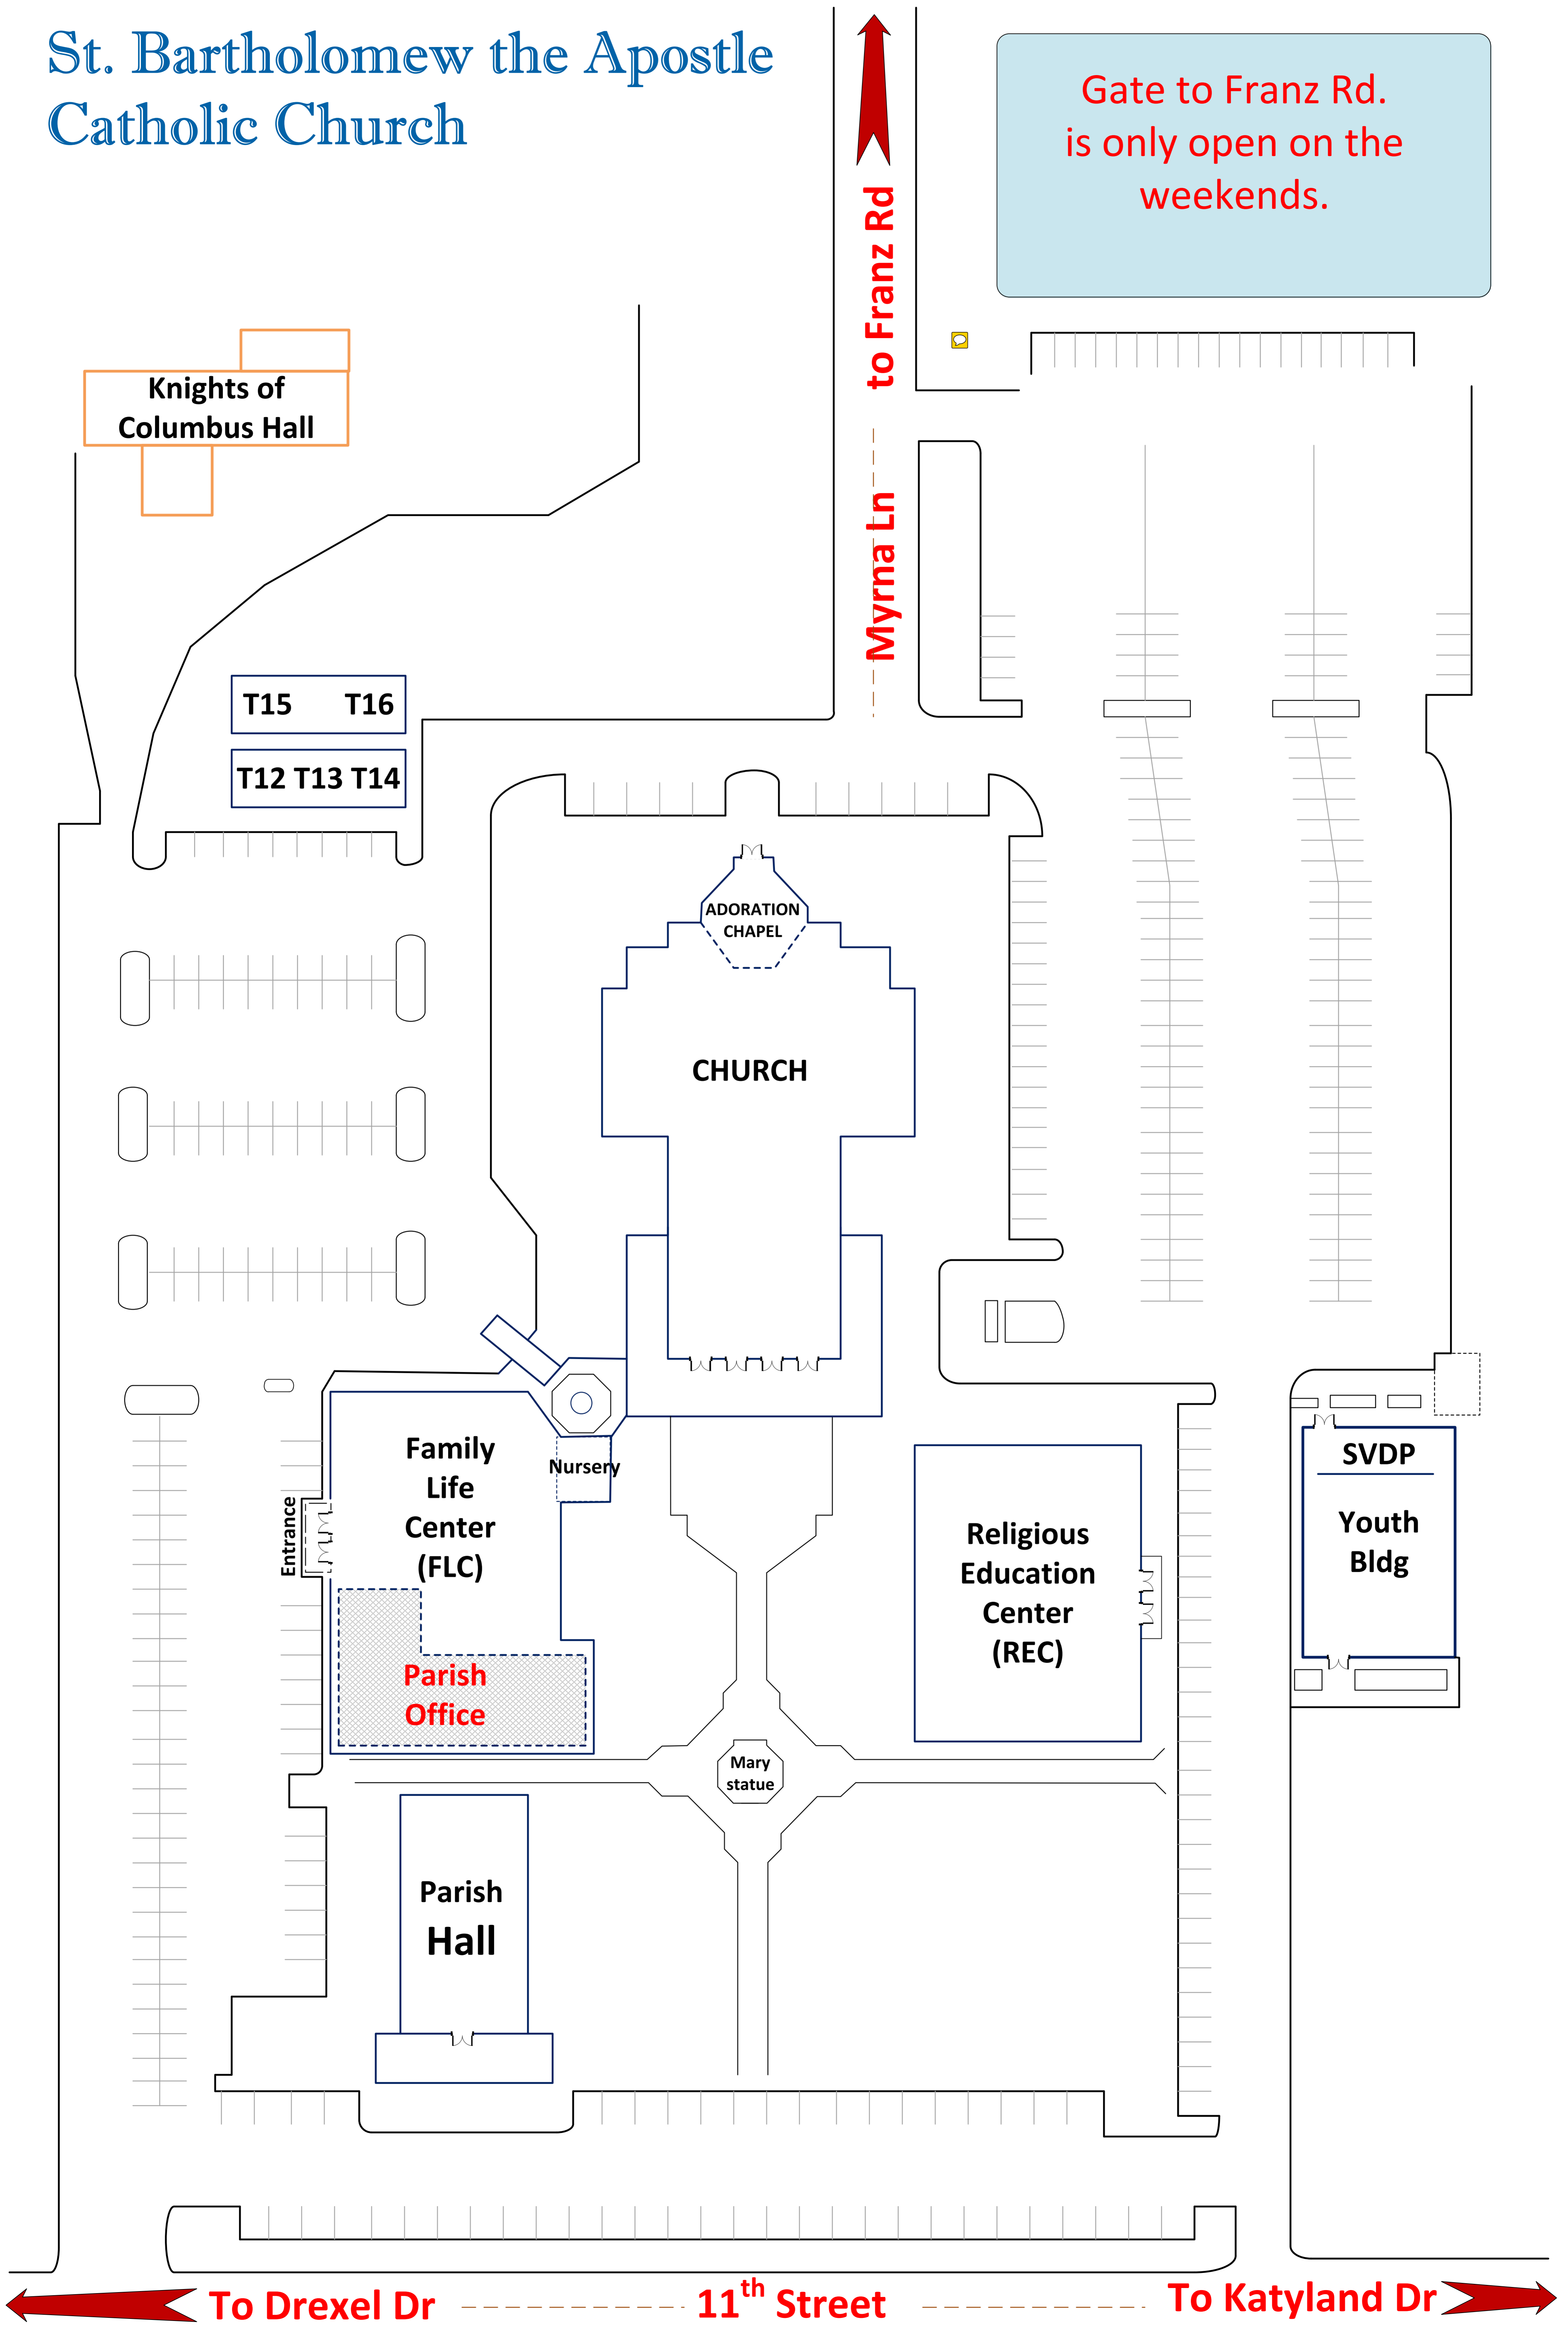

# St. Bartholomew the Apostle Catholic Church

Gate to Franz Rd.  
is only open on the  
weekends.

Knights of  
Columbus Hall

T15 T16

T12 T13 T14

ADORATION  
CHAPEL

CHURCH

Entrance

Family  
Life  
Center  
(FLC)

Nursery

Parish  
Office

Religious  
Education  
Center  
(REC)

Mary  
statue

Parish  
Hall

SVDP  
Youth  
Bldg

To Drexel Dr