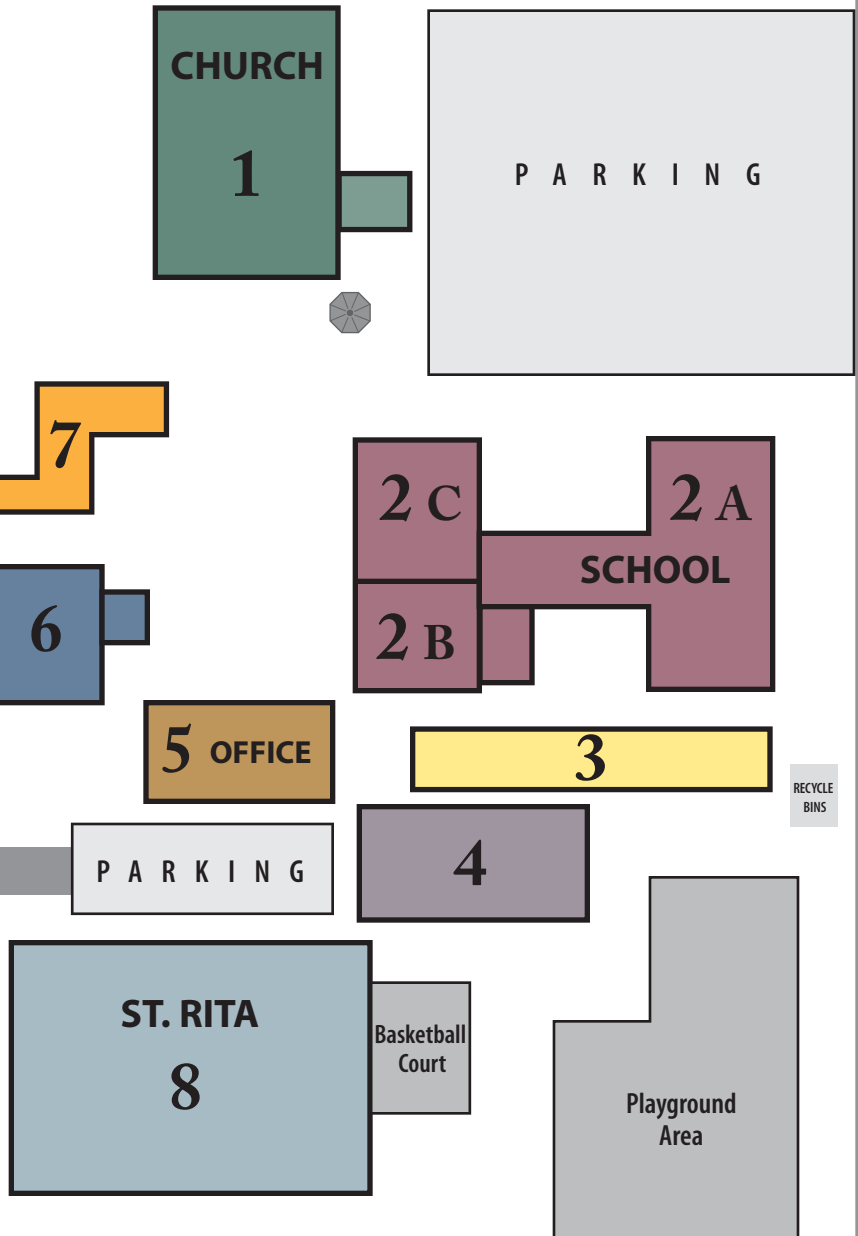

Drive to
Diocese of Austin
Priest Retirement
Home

Divine Mercy Loop Entrance

P A R K I N G

P A R K I N G

Divine Mercy Loop Entrance

P A R K I N G

Divine Mercy Loop

PRIEST
RESIDENCE