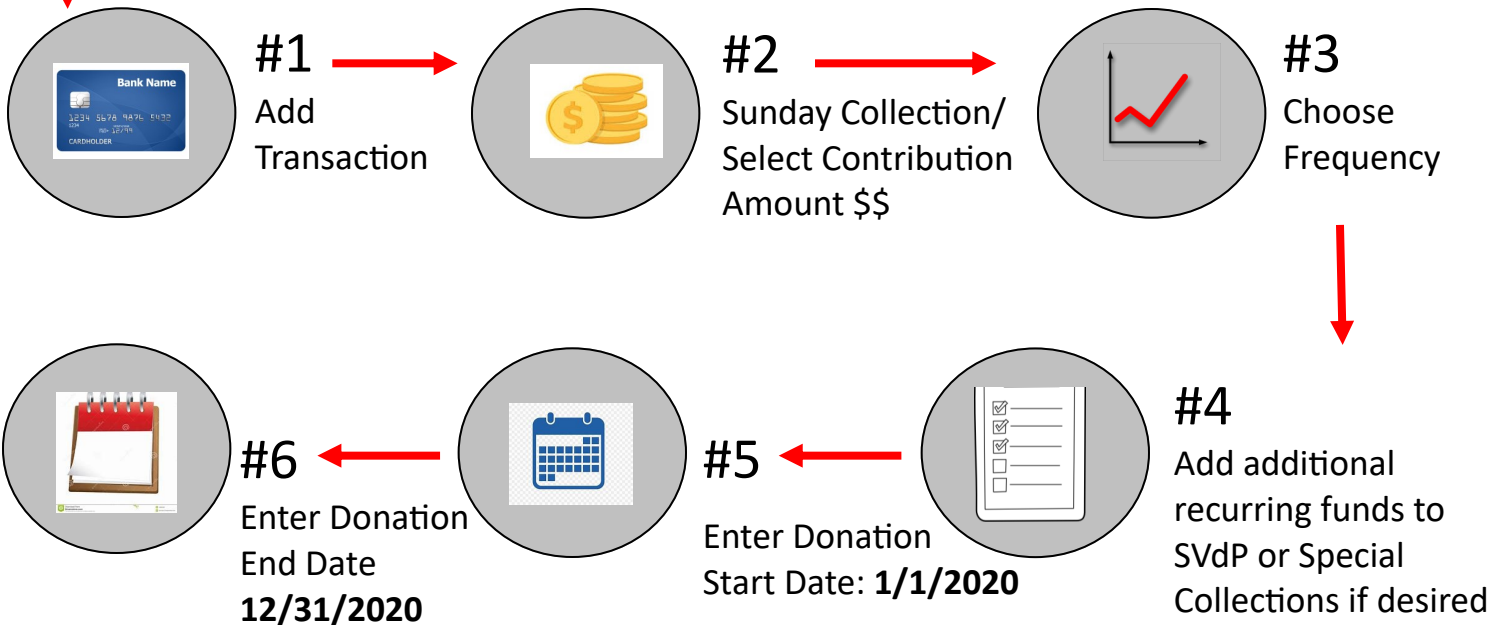

Giving Electronically - Try It!

When you give your monthly pledge online, you “Keep the heart of OLG beating” ensuring an uninterrupted income flow which allows our ministries to thrive and grow.

Commitment Sunday-
Turn in your Commitment
Card for **2020**

Go to **www.olgseattle.org/**
Donations/On the right of screen,
“Create Profile”

Follow the directions below
to set up your Sunday Giving
for **2020**

Enter an email /Choose a password
You are the only one who will have access
to your financial information. ***Please don't
lose your email and password!***