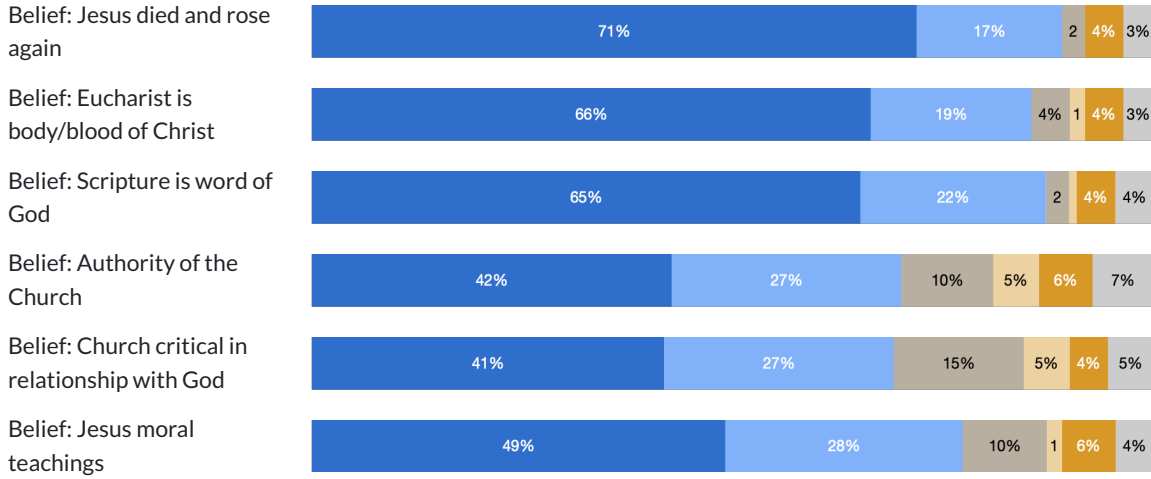

Belief in Core Catholic Teaching

Questions related to parishioners' degree of belief in core teachings of the faith

(Optional) Filter the responses to this question by a particular demographic by selecting a question and associated response below

Legend

- I Do Not Know
- Strongly Disagree
- Disagree
- Neither Agree nor Disagree
- Agree
- Strongly Agree