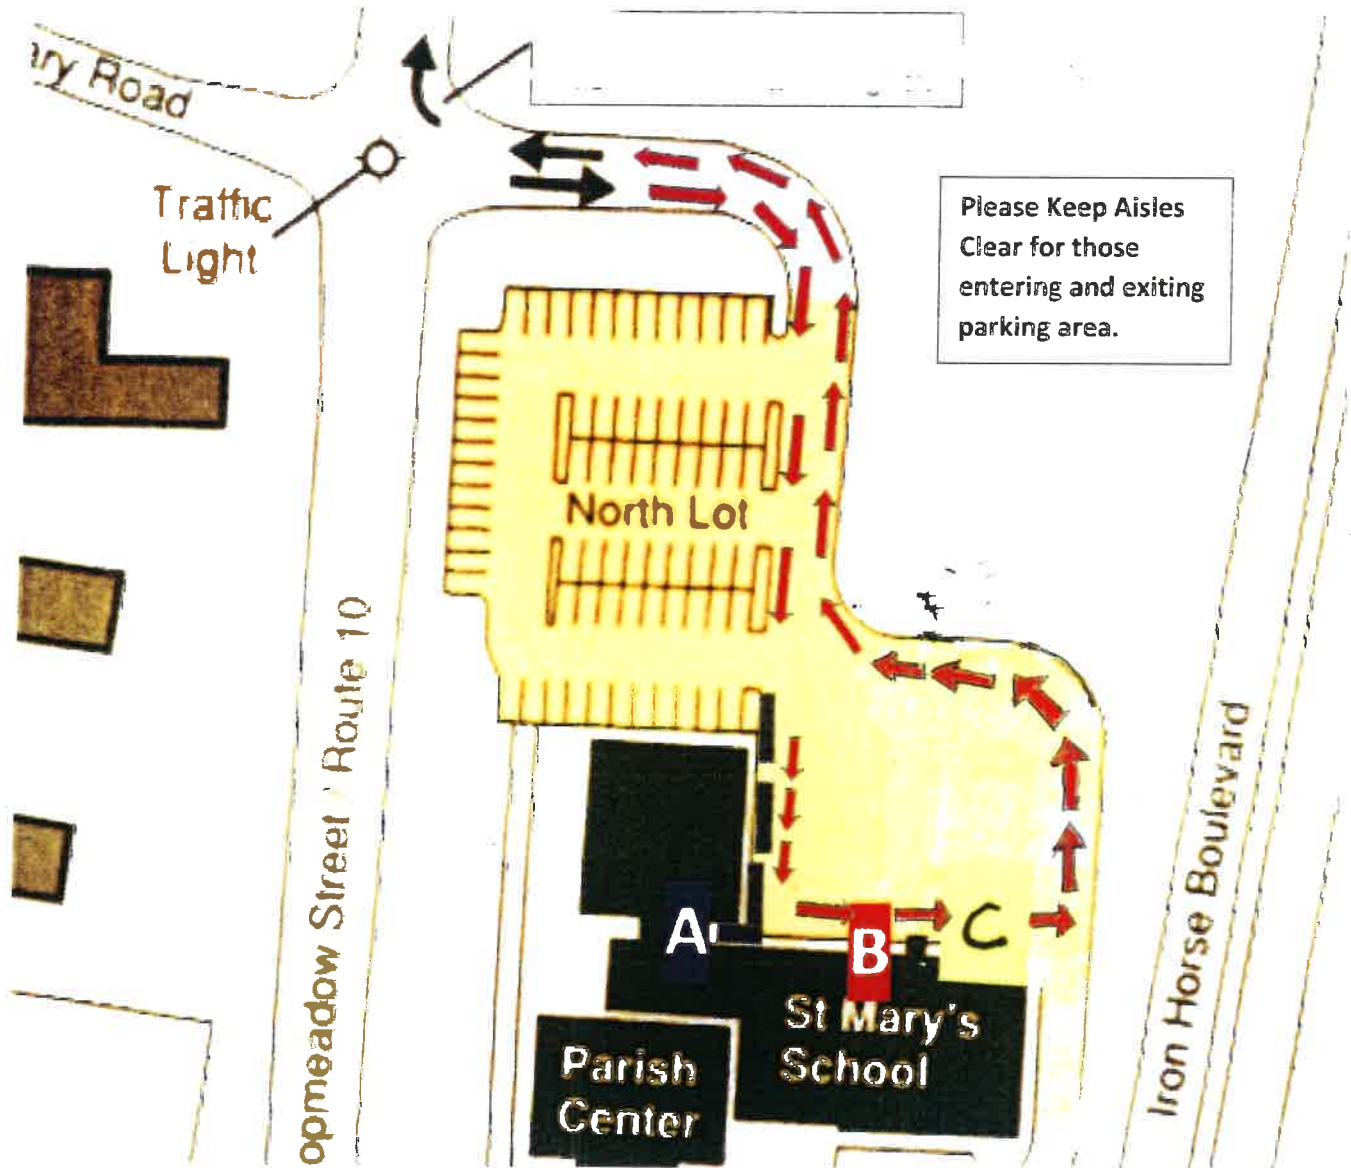

St. Mary's Church

Religious Education Drop-Off & Pick-Up 2019-2020

North Parking Lot

Please enter the North Parking Lot (Main School Lot) to drop off and pick-up for Religious Education.

Grades 1-3: Please park and walk your child to the St. Francis Garden Entrance, **Door A**.

Grades 4-6: Please drive up or park and drop off your child at **Door C**, then follow the arrows and exit to Hopmeadow street using the same entrance you came in.

Parishioners attending mass will be entering and exiting through **Door B**.