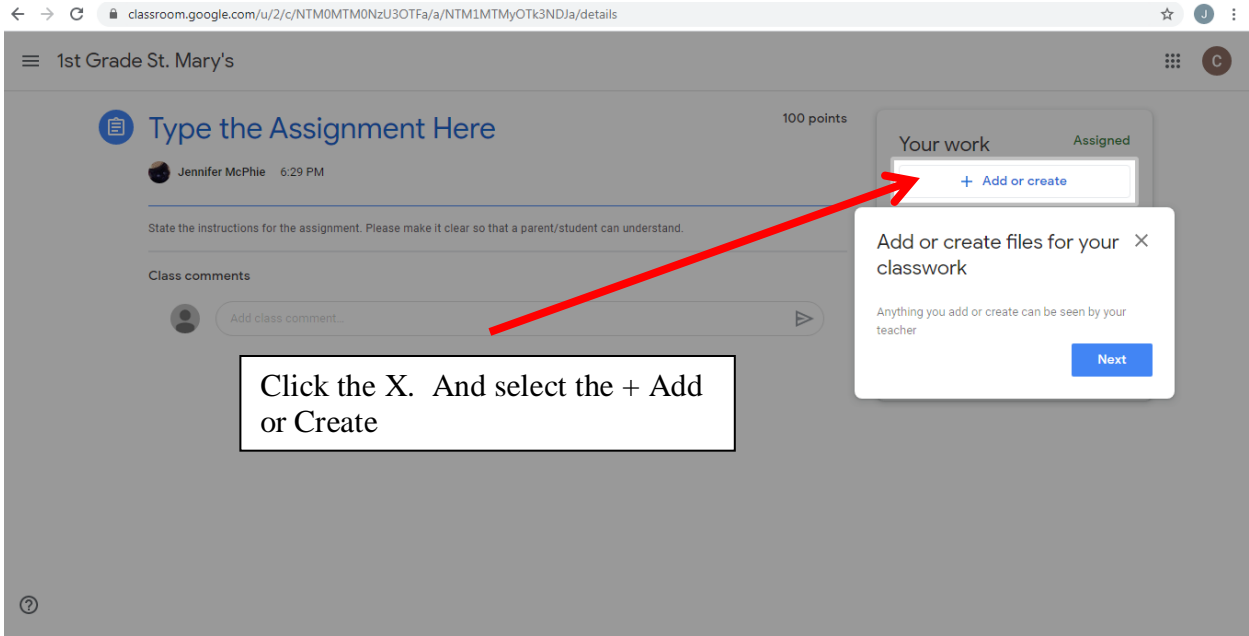

Select the Assignment that you are turning in.

classroom.google.com/u/2/c/NTM0MTMON

1st Grade St. Mary's

Type the Assignment Here 100 points

Jennifer McPhie 6:29 PM

State the instructions for the assignment. Please make it clear so that a parent/student can understand.