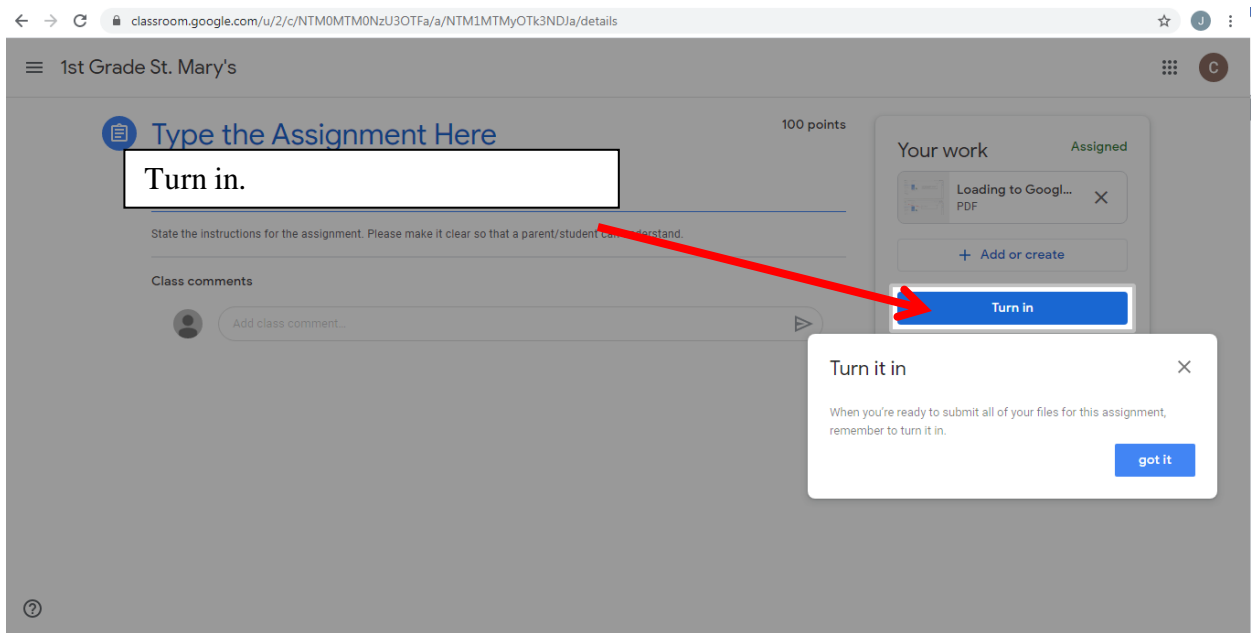

Select the Assignment that you are turning in.

classroom.google.com/u/2/c/NTM0MTMON

1st Grade St. Mary's

Type the Assignment Here 100 points

Jennifer McPhie 6:29 PM

State the instructions for the assignment. Please make it clear so that a parent/student can understand.