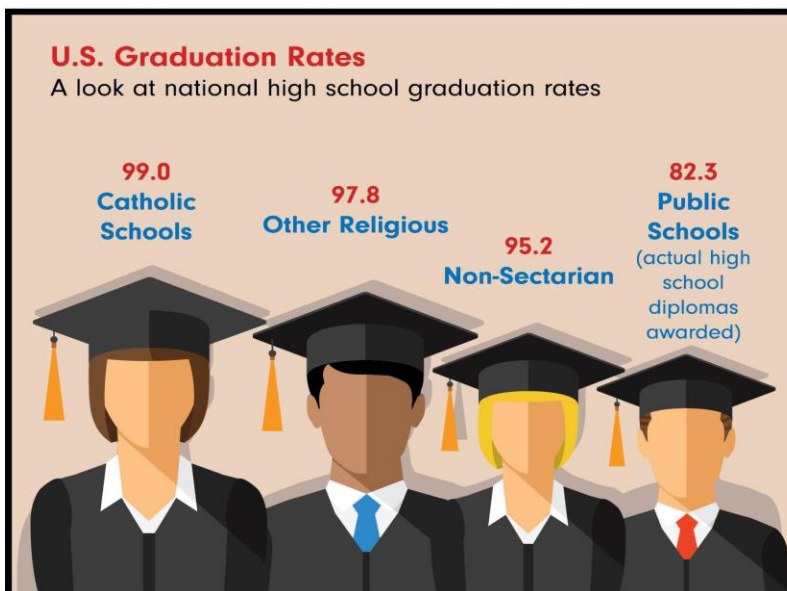

1/15/21 – E-Learning Day

1/18/21 – No School (MLK Day)

1/20/21 – TAG Day for \$1

1/31/21 – Start Catholic Schools Week

Academic Corner –

CATHOLIC SCHOOLS SNAPS

A quick take on issues and statistics

Source: Broughman, S.P., Swain, N.L. (2013); Stillwell, R., and Sable, J. (2015).