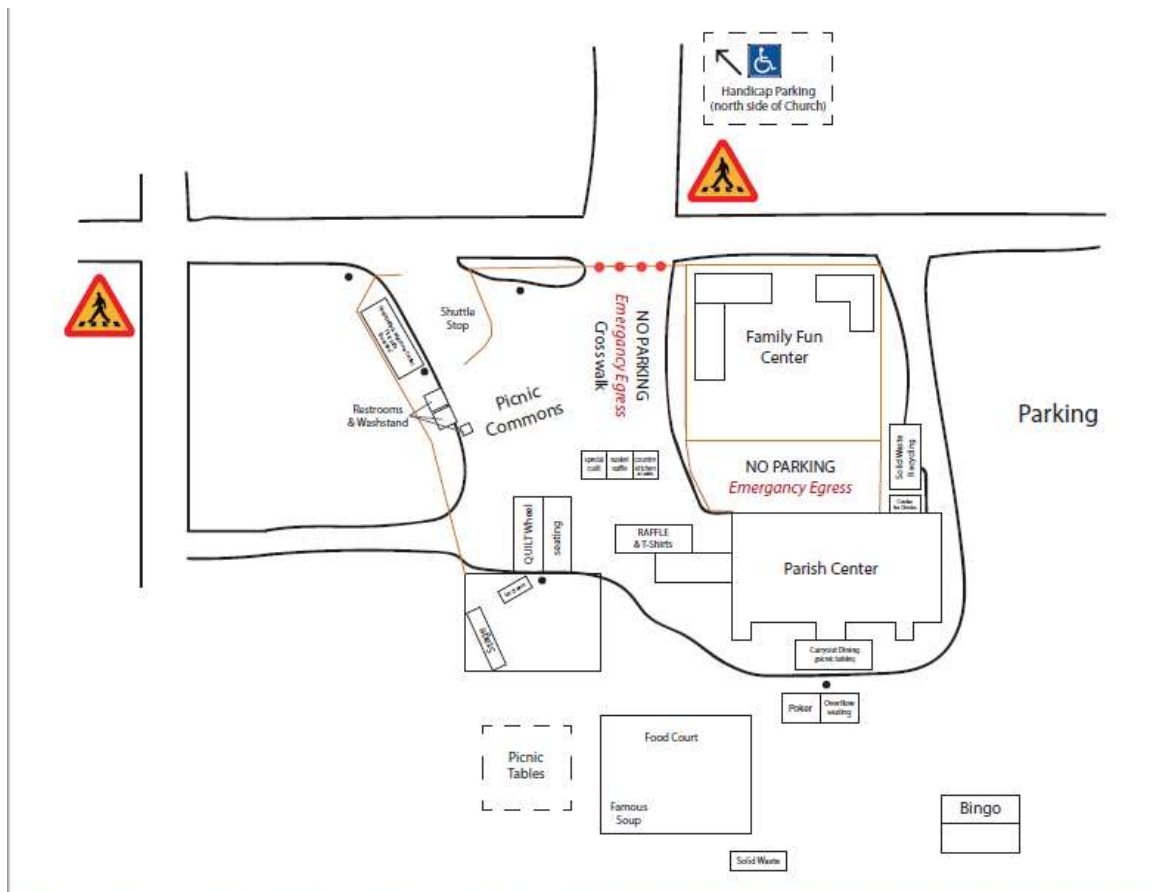

St. Boniface Summer Picnic 2019 Key Locations Map

Picnic Logistics: Joe Wagner
812.719.1471

Revised: August 1, 2019