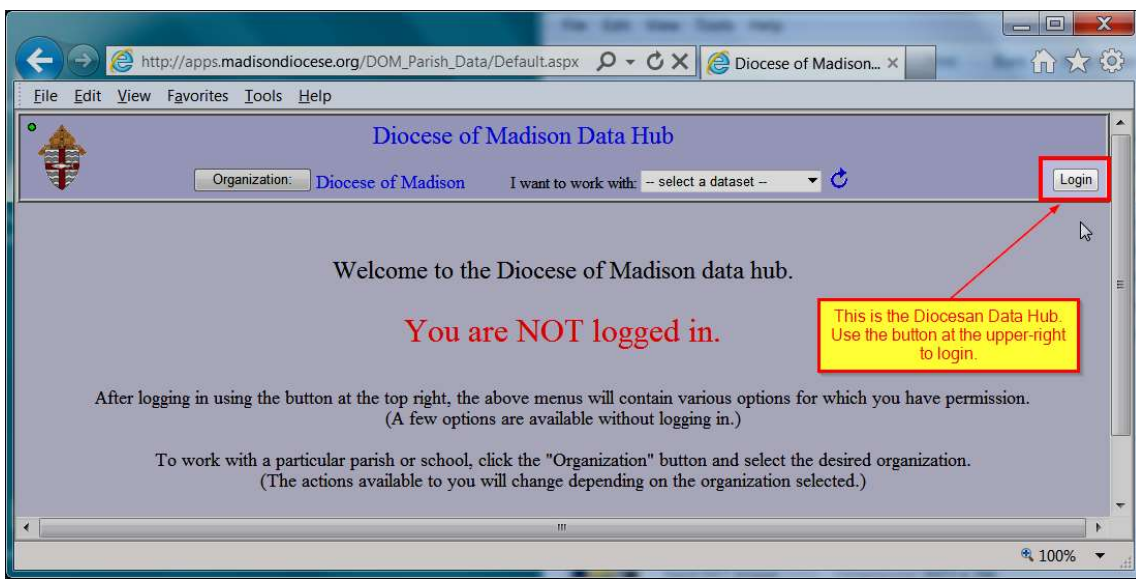

Logging into the Diocesan Data Hub: