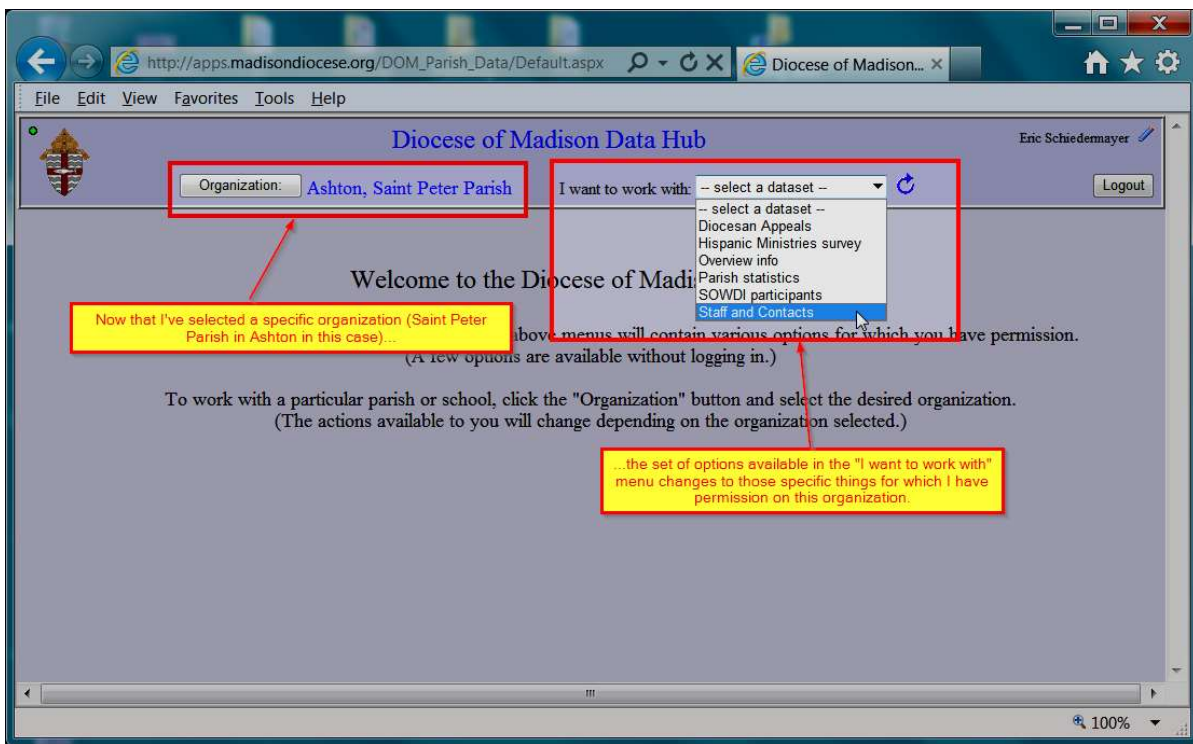

Accessing the Diocesan Data Hub

To reach a “landing page” for the Diocesan Data Hub, go to www.MadisonDiocese.org/Hub

From here, you can access Hub instructional documents or the actual Hub itself as follows:

Alternatively, you can also reach the Hub from a link on the footer of every page in the main diocesan website as follows:

Logging into the Diocesan Data Hub:

Using the menus on the Diocesan Data Hub:

For assistance, feel free to contact these diocesan staff: