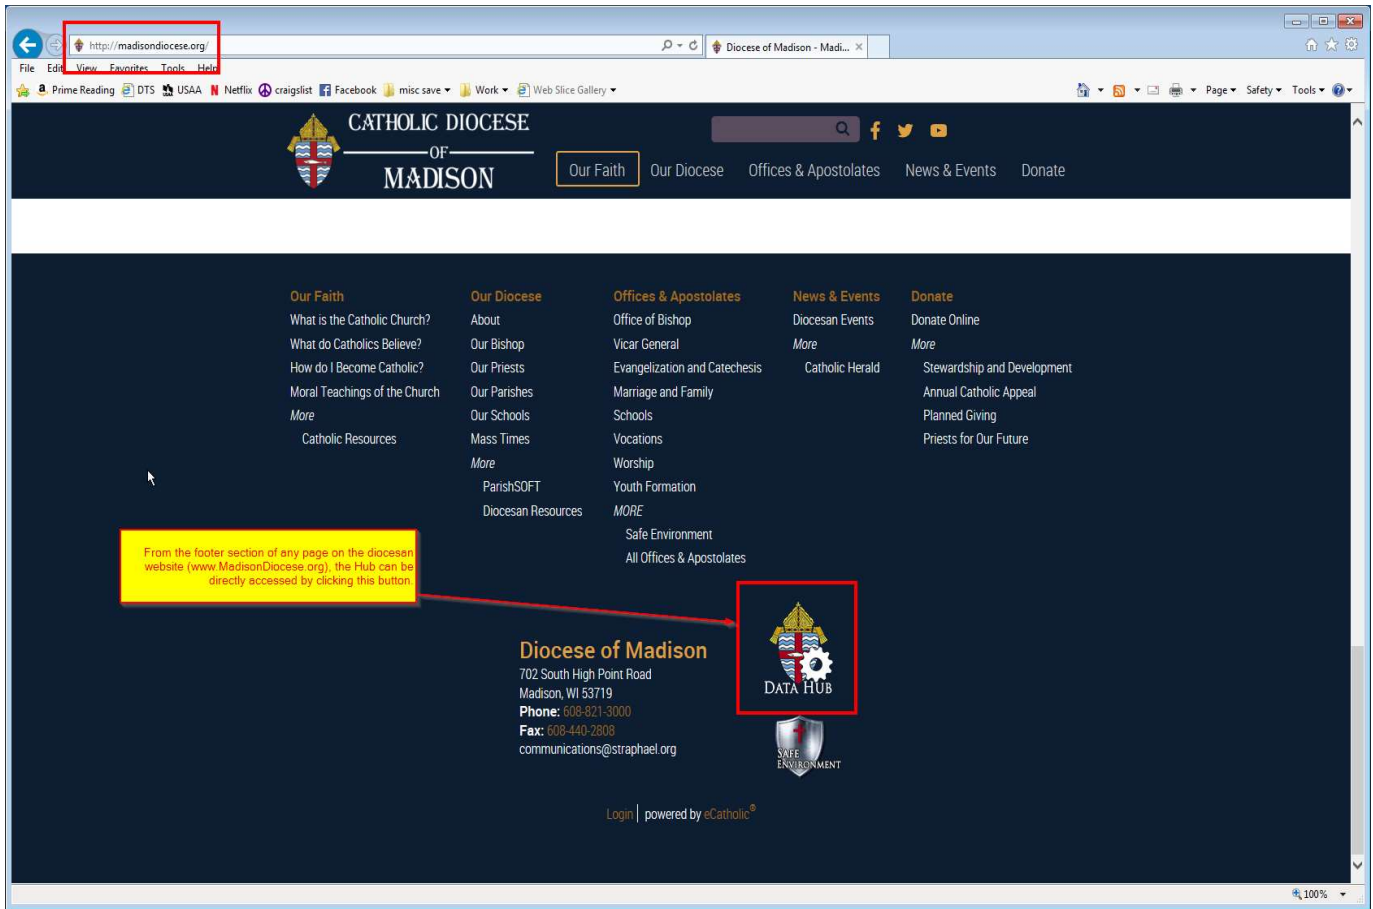

Alternatively, you can also reach the Hub from a link on the footer of every page in the main diocesan website as follows: