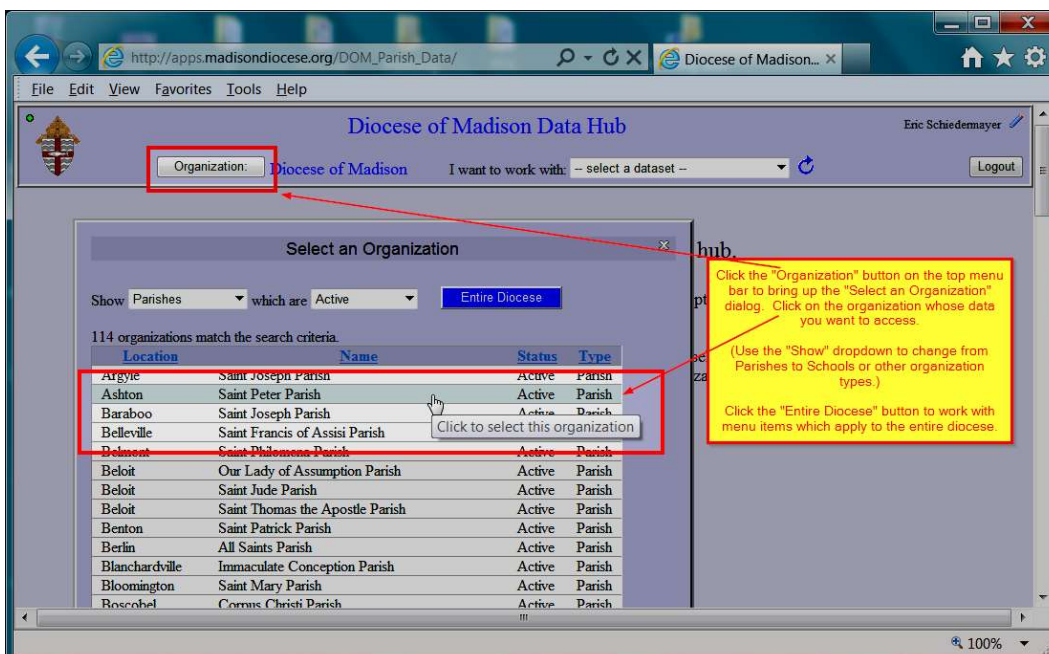

Accessing the Diocesan Data Hub

To reach a “landing page” for the Diocesan Data Hub, go to www.MadisonDiocese.org/Hub

From here, you can access Hub instructional documents or the actual Hub itself as follows:

Alternatively, you can also reach the Hub from a link on the footer of every page in the main diocesan website as follows:

Logging into the Diocesan Data Hub:

Using the menus on the Diocesan Data Hub:

For assistance, feel free to contact these diocesan staff: