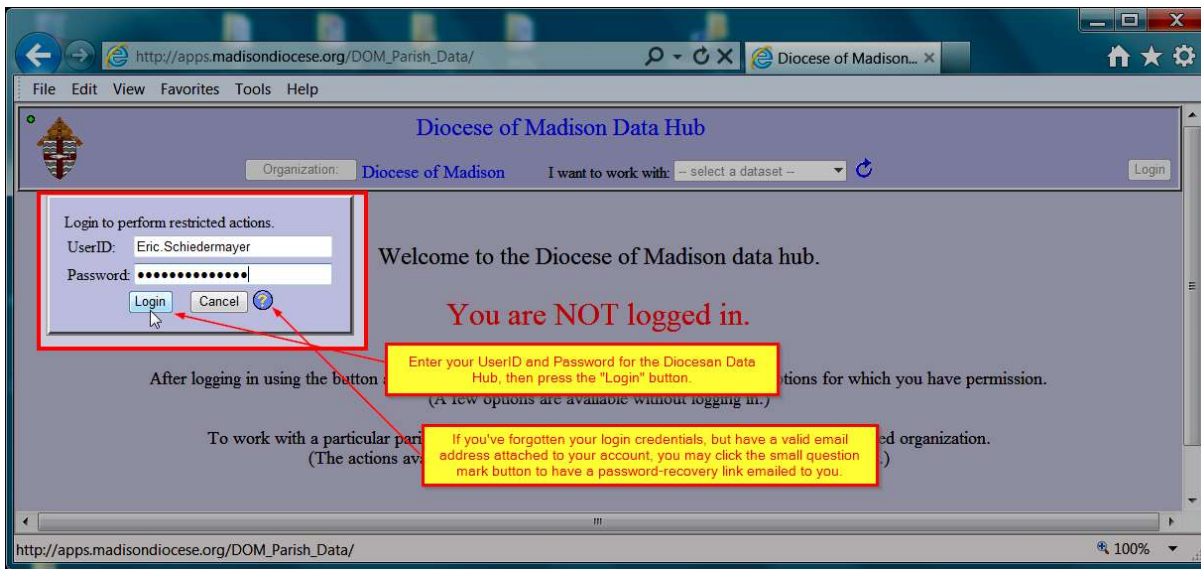

Accessing the Diocesan Data Hub

To reach a “landing page” for the Diocesan Data Hub, go to www.MadisonDiocese.org/Hub

From here, you can access Hub instructional documents or the actual Hub itself as follows:

Alternatively, you can also reach the Hub from a link on the footer of every page in the main diocesan website as follows:

Logging into the Diocesan Data Hub:

Using the menus on the Diocesan Data Hub:

For assistance, feel free to contact these diocesan staff: