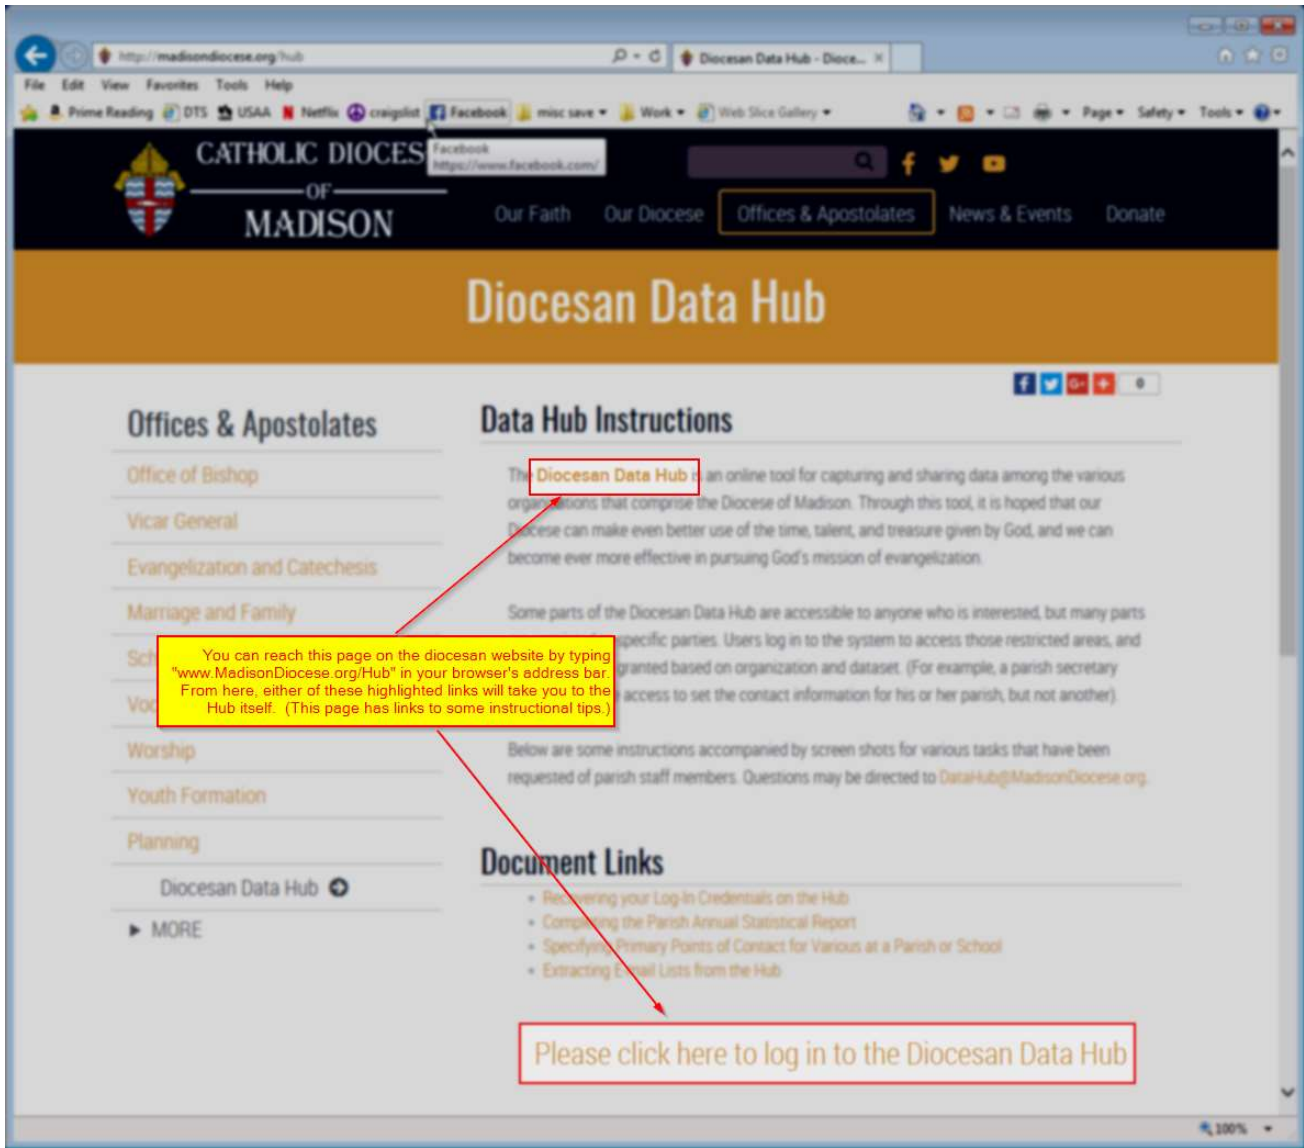

Accessing the Diocesan Data Hub

To reach a “landing page” for the Diocesan Data Hub, go to www.MadisonDiocese.org/Hub

From here, you can access Hub instructional documents or the actual Hub itself as follows:

Alternatively, you can also reach the Hub from a link on the footer of every page in the main diocesan website as follows:

Logging into the Diocesan Data Hub:

Using the menus on the Diocesan Data Hub:

For assistance, feel free to contact these diocesan staff: