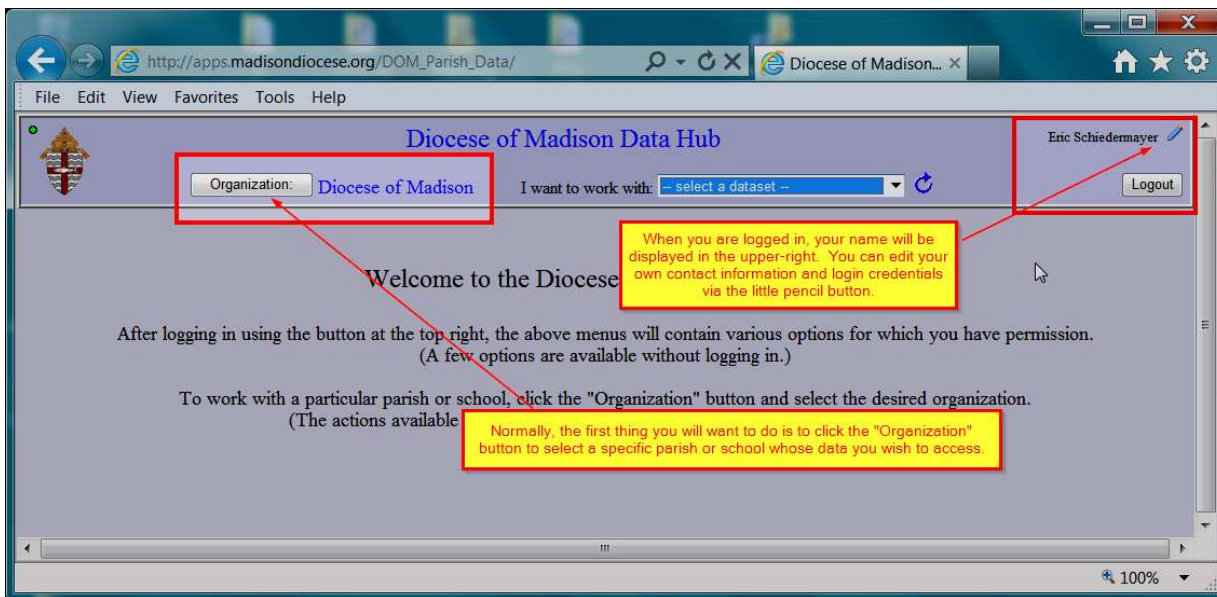

Using the menus on the Diocesan Data Hub: