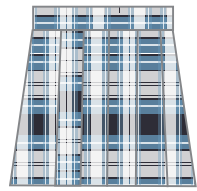

LIEBMAN'S

510 Main St
New Rochelle, NY
914.632.2770
liebmanuniforms.com
SHOP ONLINE!

HOLY FAMILY SCHOOL (GIRLS LIST)

Measurements and orders taken at school
Tuesday, May 14th - 9am-11am

5-8

SS Polo w/ logo
\$22.95 - \$32.95
[] []
SIZE QUANTITY

Plaid Skirt
\$44.95 - \$53.95
[] []
SIZE QUANTITY

LS Polo w/ logo
\$24.95 - \$34.95
[] []
SIZE QUANTITY

V-Neck w/ logo
\$35.95 - \$44.95
[] []
SIZE QUANTITY

OPTIONAL

8TH GRADE ONLY

Varsity Sweater w/ customization
\$54.95 - \$64.95
[] []
SIZE QUANTITY

Zipper Fleece w/ logo
(Half or Full)
\$35.95 - \$42.95
[] []
SIZE QUANTITY
[]
ZIPPER

Summer Skort can be worn September 1st through Columbus Day and after Easter until June 30th

Navy Skort
\$27.95 - \$34.95
[] []
SIZE QUANTITY