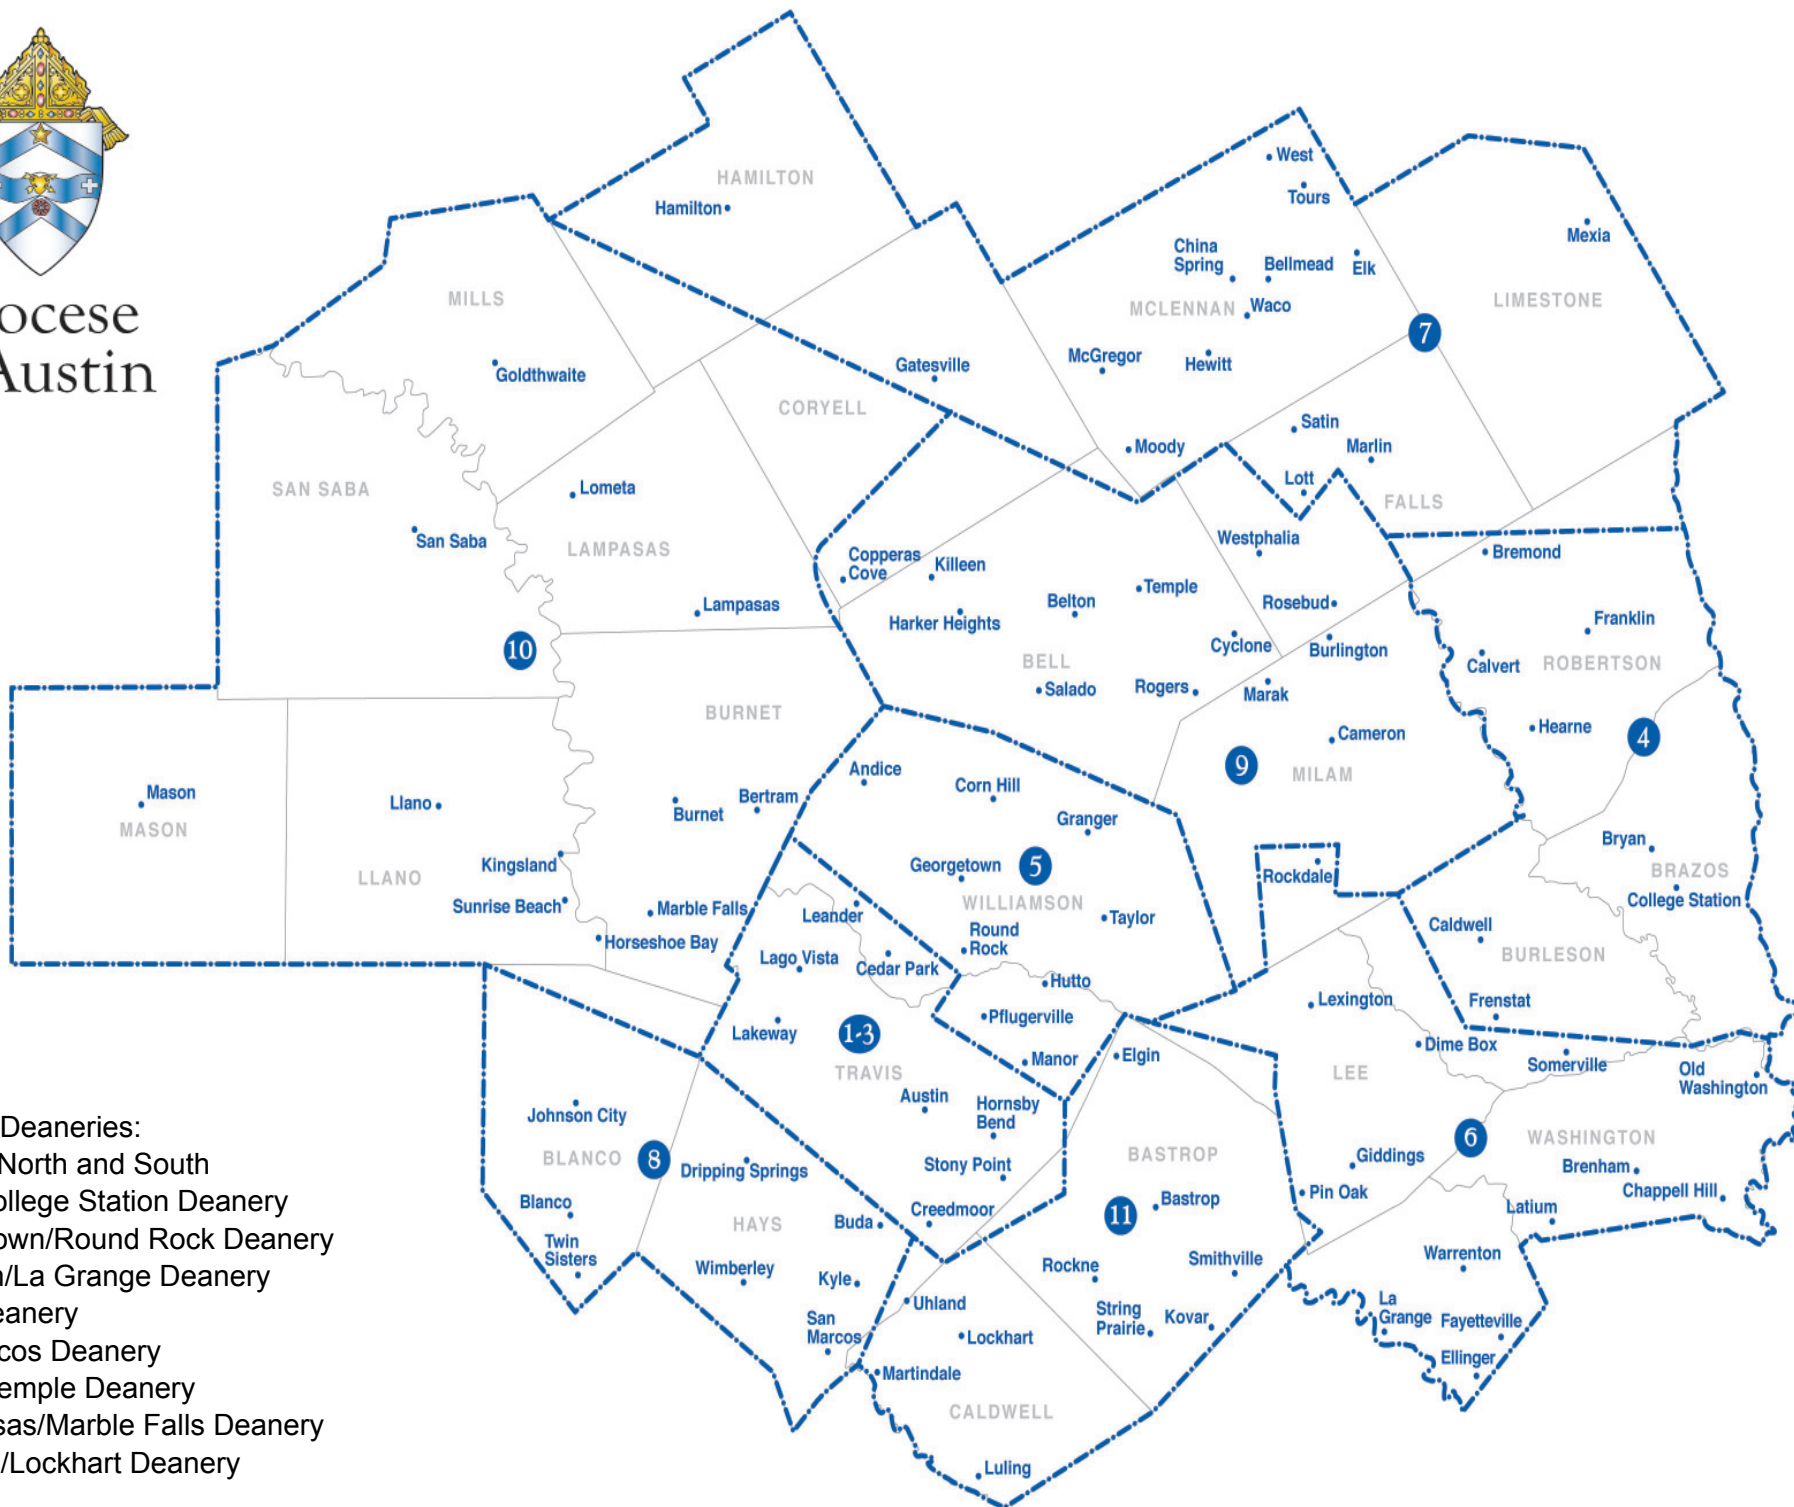

Diocese of Austin

Key

- 1-3. Austin Deaneries:
Central, North and South
- 4. Bryan/College Station Deanery
- 5. Georgetown/Round Rock Deanery
- 6. Brenham/La Grange Deanery
- 7. Waco Deanery
- 8. San Marcos Deanery
- 9. Killeen/ Temple Deanery
- 10. Lampasas/Marble Falls Deanery
- 11. Bastrop/Lockhart Deanery