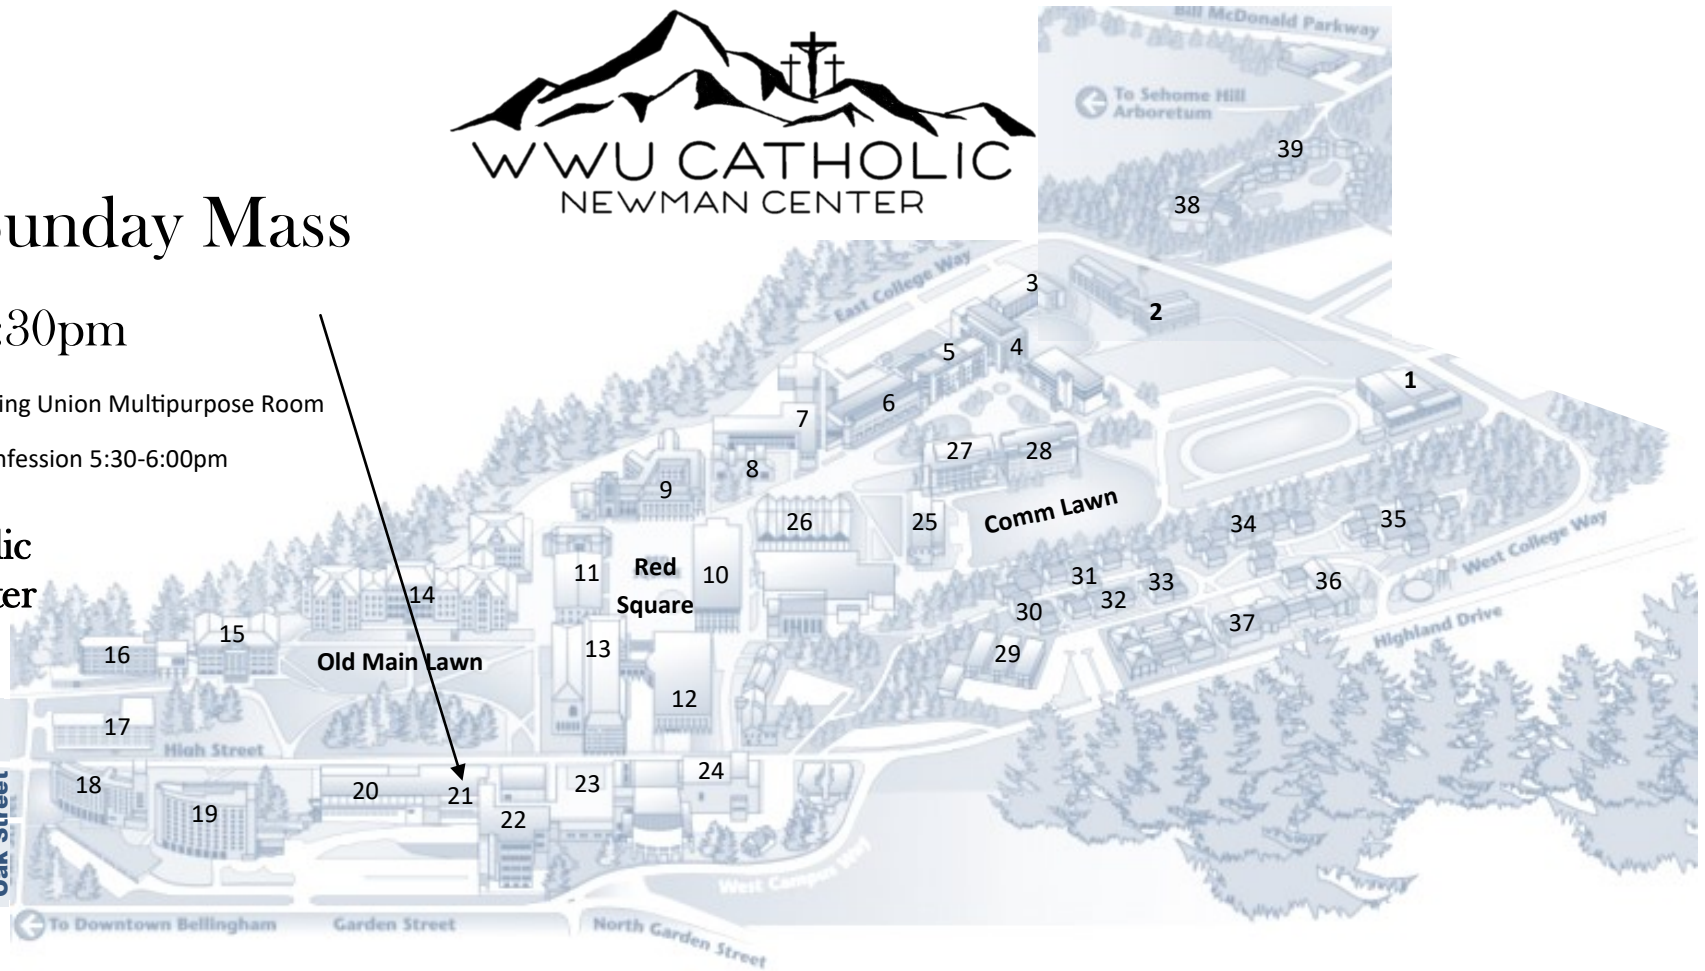

Sunday Mass

6:30pm

Viking Union Multipurpose Room

Confession 5:30-6:00pm

WWU Catholic Newman Center

714A N Garden St
Bellingham, WA

- | | | | | | |
|------------------------------------|------------------------|------------------------------------|--|-----------------------|---------------------------|
| 1- Wade King Recreation Center | 8- AA- Art Anex | 15- EH- Edens Hall (Residence) | 20- VC- Viking Commons | 27- CB- Chemistry | 34- Beta (Residence) |
| 2- AW- Academic West | 9- MH- Miller Hall | 16- EN- Edens North (Residence) | 21- VU MPR- Viking Union MPR | 28- BI- Biology | 35- Gamma (Residence) |
| 3- CF- Communication | 10- BH- Bond Hall | 17- HG- Higginson Hall (Residence) | 22- VU- Viking Union | 29- HI- Highland Hall | 36- Kappa (Residence) |
| 4- ES- Environmental Studies | 11- HU- Humanities | 18- NA- Nash Hall (Residence) | 23- BK- Bookstore | 30- Sigma (Residence) | 37- Ridgeway Complex |
| 5- AH- Arntzen Hall | 12- HH- Haggard Hall | 19- MA- Mathes Hall (Residence) | 24- PAC- Performing Art Center | 31- Omega (Residence) | 38- FC- Fairhaven College |
| 6- ET- Ross Engineering Technology | 13- WL- Wilson Library | | 25- SMATE- Science, Math, and Technology Education | 32- Alpha (Residence) | 39- Fairhaven (Residence) |
| 7- FI- Fine Arts | 14- OM- Old Main | | 26- CV- Carver Gymnasium | 33- Delta (Residence) | |

Original map image retrieved from Western Washington University: <https://westerntoday.wvu.edu/files/multipurpose-field-map.jpg>