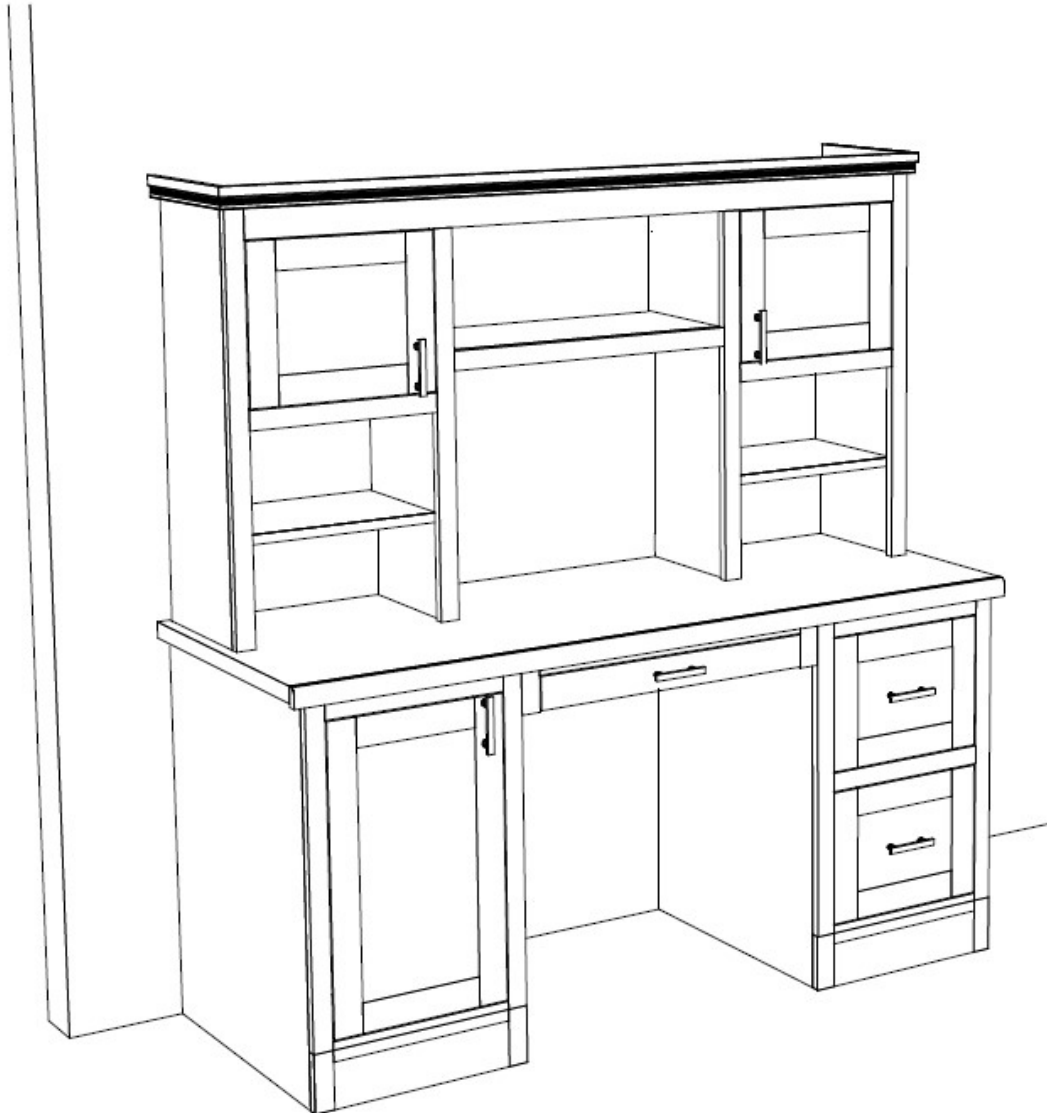

Hickory Desk with Hutch

2020 Custom Built Cabinet Raffle Prize
60" Wide x 63" Tall x 24" Deep

Donated by: