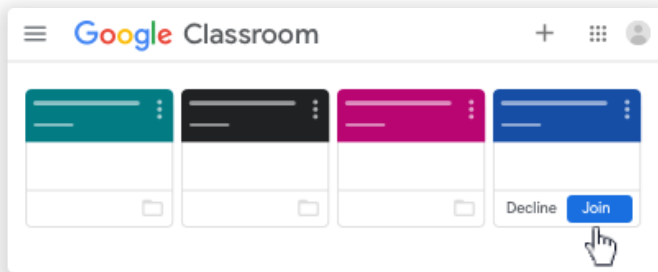

Join a class as a student:

You all should have received an invitation to join our class. Once you have signed into your g-mail account, look for our class card and click **Join**.

****IF you did not receive an invitation, you can join our class by entering the class code and following these steps:**

1. Go to classroom.google.com.
2. At the top, click Add + > Join class.

3. Enter the class code your teacher gave you and click Join.

401's Class Code: yckdppm