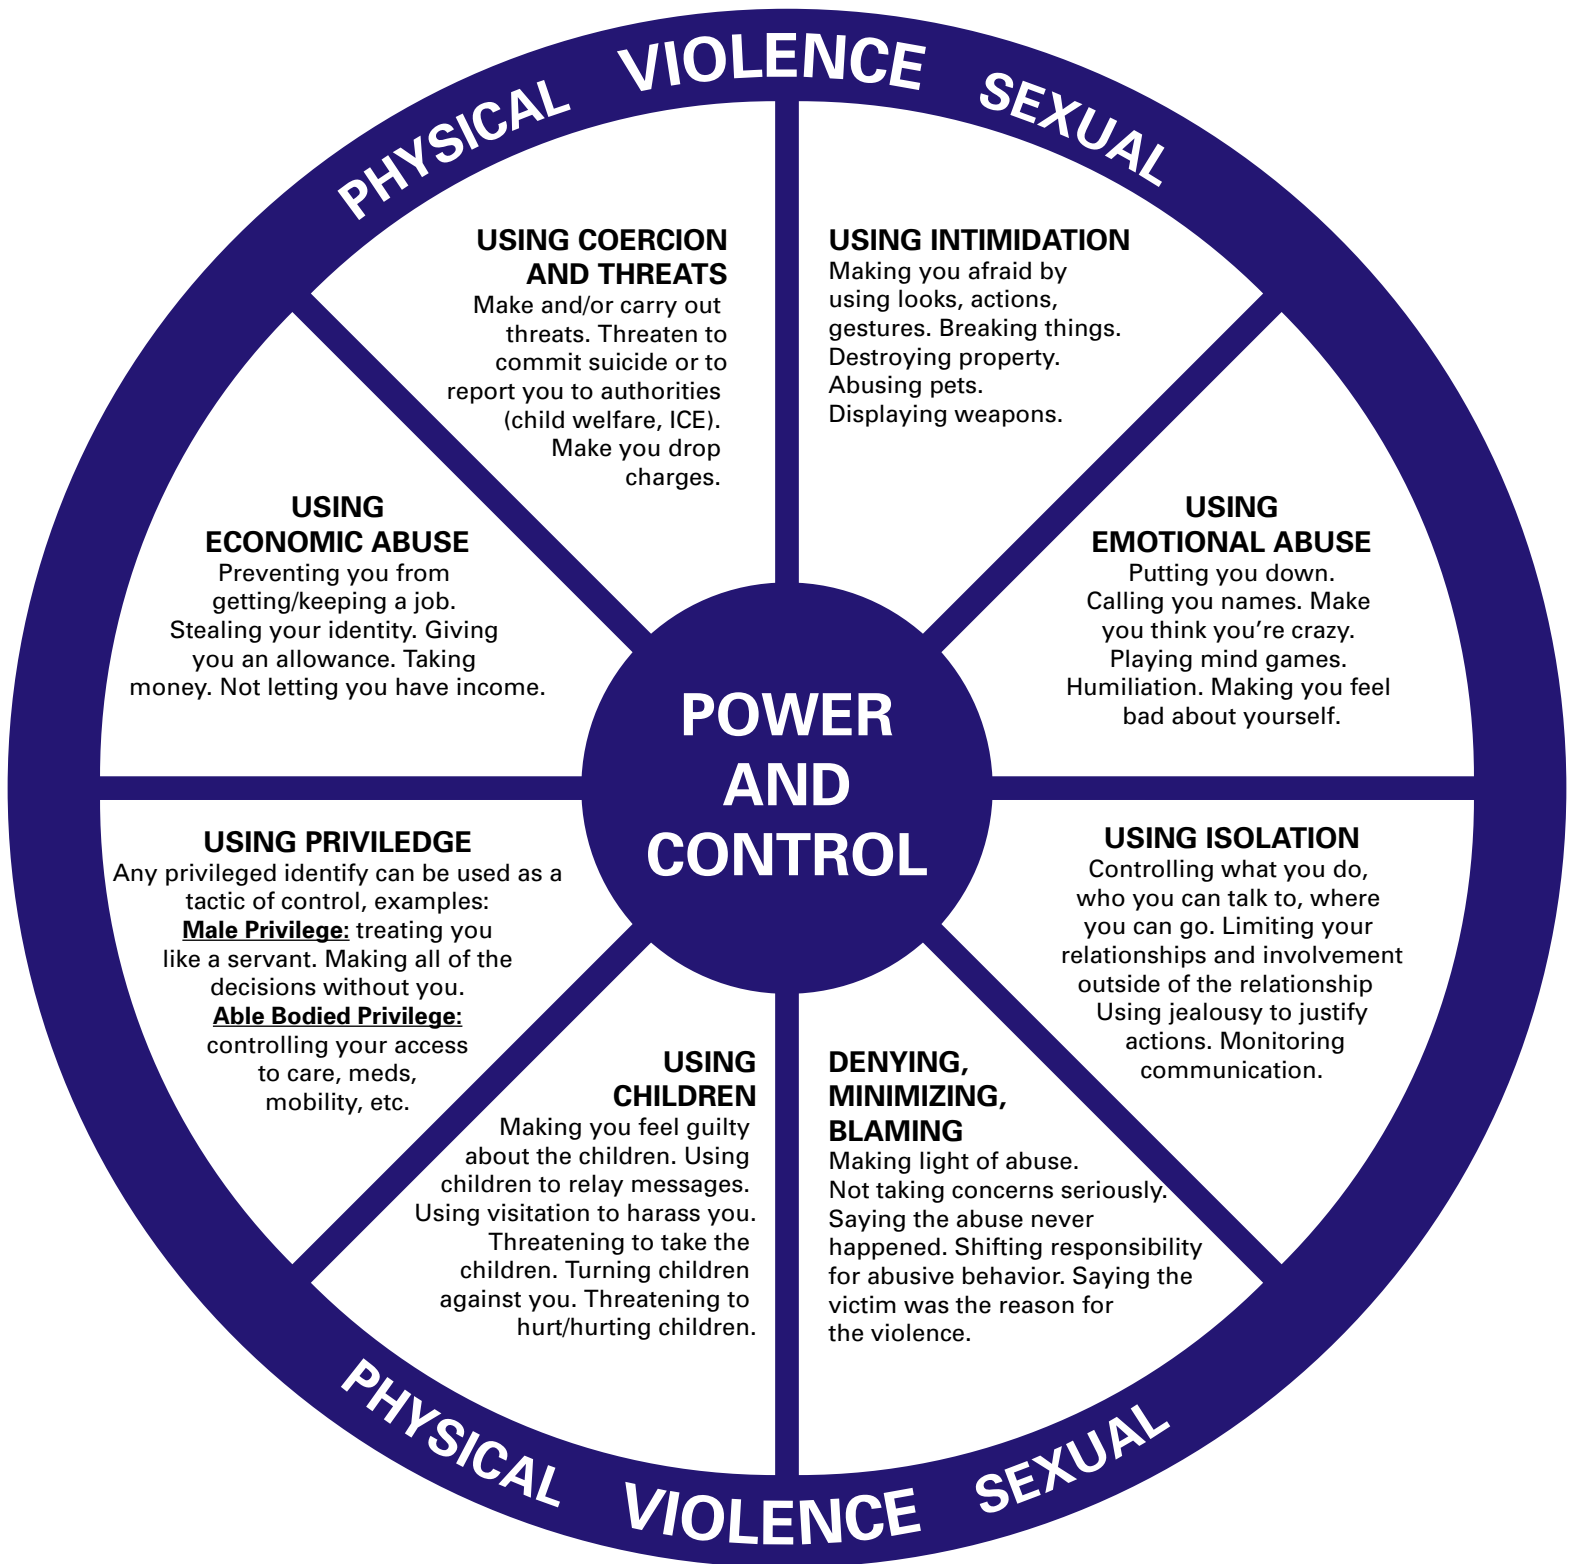

POWER AND CONTROL WHEEL

Developed by:
Domestic Abuse Intervention Project
202 East Superior Street
Duluth, MN 55802
218.722.4134

STAND!
For Families Free of Violence™

Crisis Line: (888) 215-5555
www.standffov.org

EQUALITY WHEEL