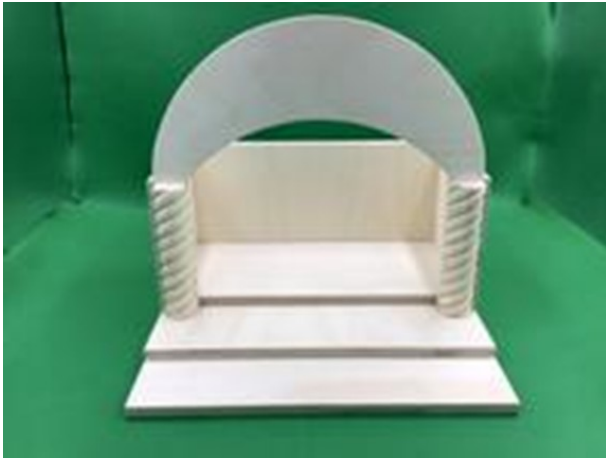

TO BE MADE BY LABOR DAY

Story of the Forgiving Father

This original diorama is made of sturdy 3/8" Baltic Birch plywood. When assembled, it measures 10.5"W x 9.5" H x 9.5"D. We don't really need the arch across the top; it's basically a three sided house. It will need to be painted or stained.

Pharisee and the Tax Collector

To be built, then painted or stained. Dimensions: 10"W x 13"D x 9"H. Must have a front door that opens and closes and a rear doorway. We provide the figures.

The Insistent Friend

To be built, then painted or stained.

Needs movable doors, one that can be locked with a simple latch inside.

Dimensions are 11"W x 10"D x 7"H.

Based upon Luke 11:5-8.

TO BE MADE BY LABOR DAY

Wooden Platforms

Both platforms will need to be stained.

Sturdy 3-Shelf Unit

Needs to hold a 2 gallon water container (12"H x 9"W) on the middle shelf. Can also be purchased at Home Depot. It's 14" W x 38" H.

The Found Coin