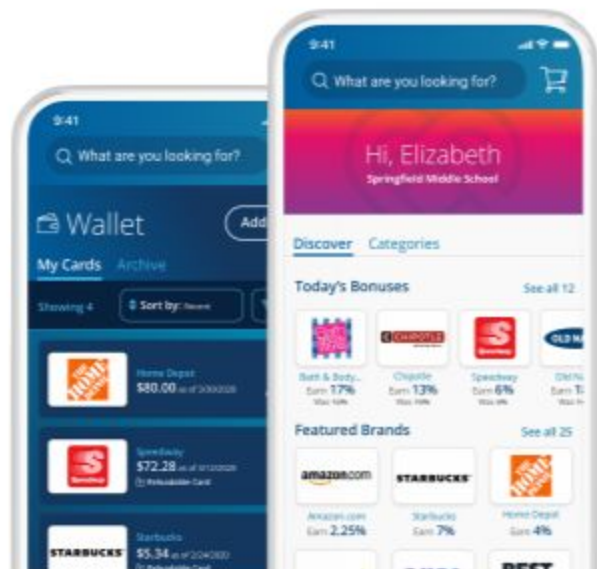

Already have a ShopWithScrip account? Pick up right where you left off.

- Use the same sign-in information
- Your gift cards and payment information automatically transfer to the app

Get the app
www.RaiseRight.com