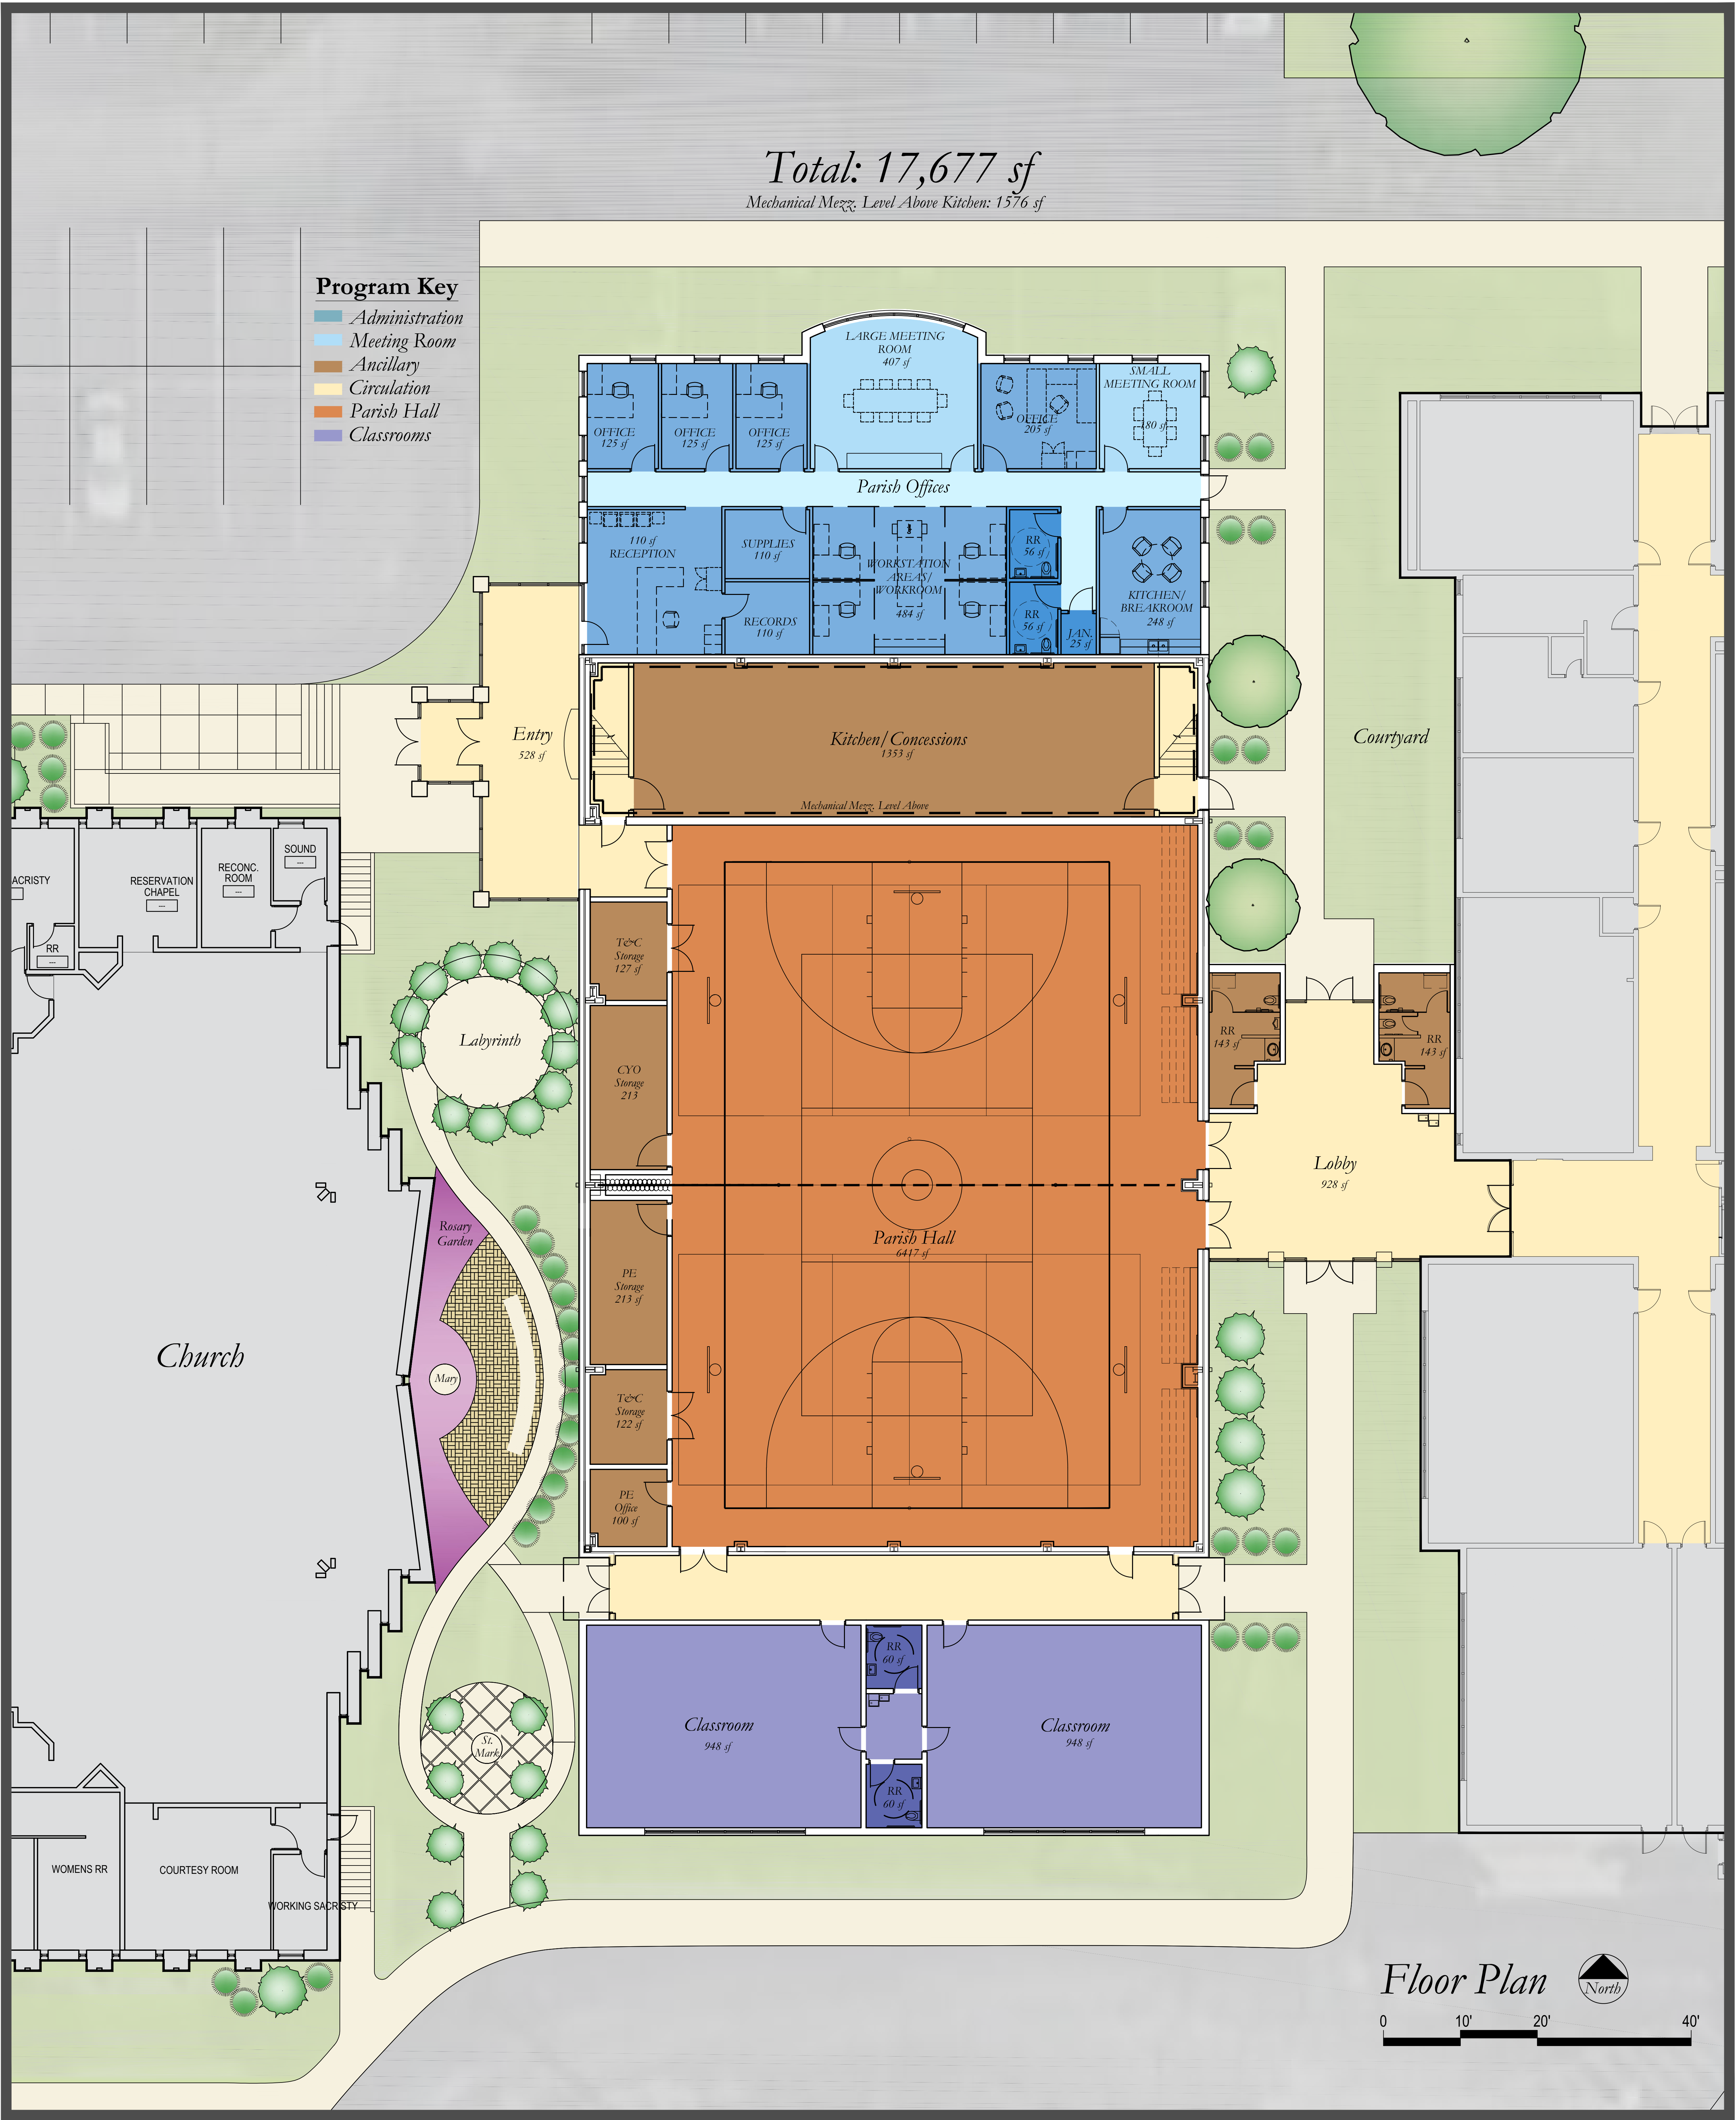

Total: 17,677 sf
 Mechanical Mezz, Level Above Kitchen: 1576 sf

- Program Key**
- Administration
 - Meeting Room
 - Ancillary
 - Circulation
 - Parish Hall
 - Classrooms

Capital Campaign
St. Mark the Evangelist Catholic Parish
 Indianapolis, Indiana
 January 2021