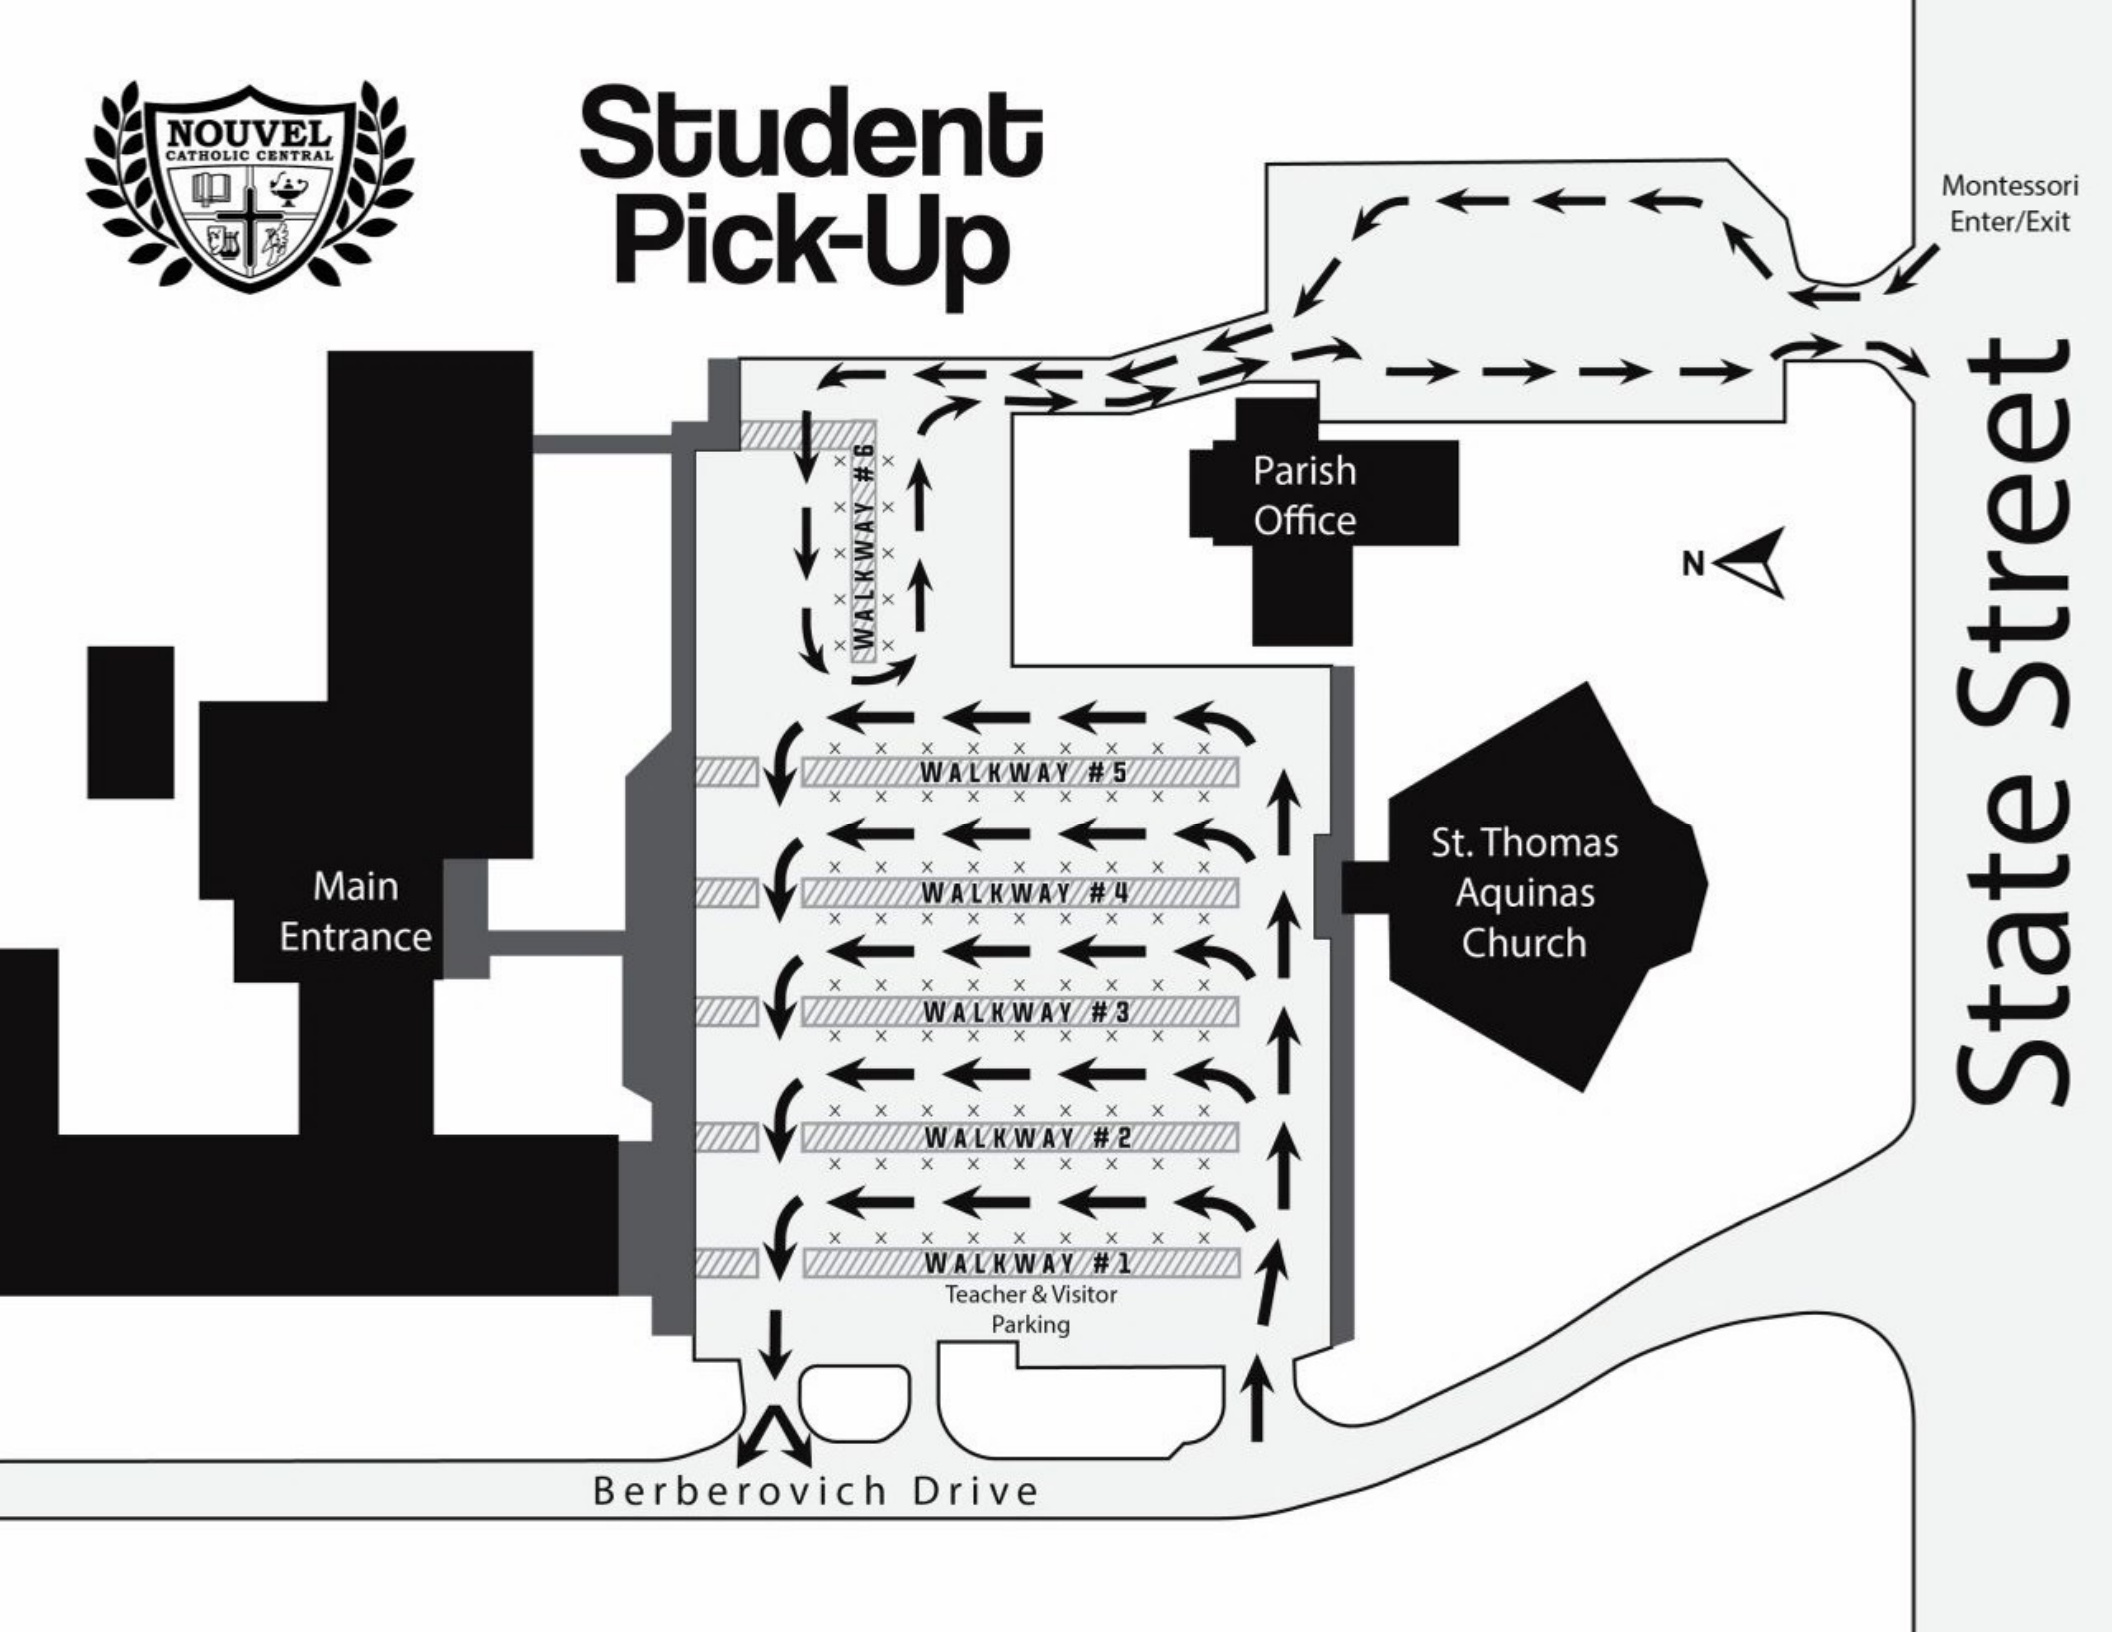

Student Pick-Up

Main Entrance

Parish Office

St. Thomas Aquinas Church

Montessori Enter/Exit

State Street

Berberovich Drive

Teacher & Visitor Parking