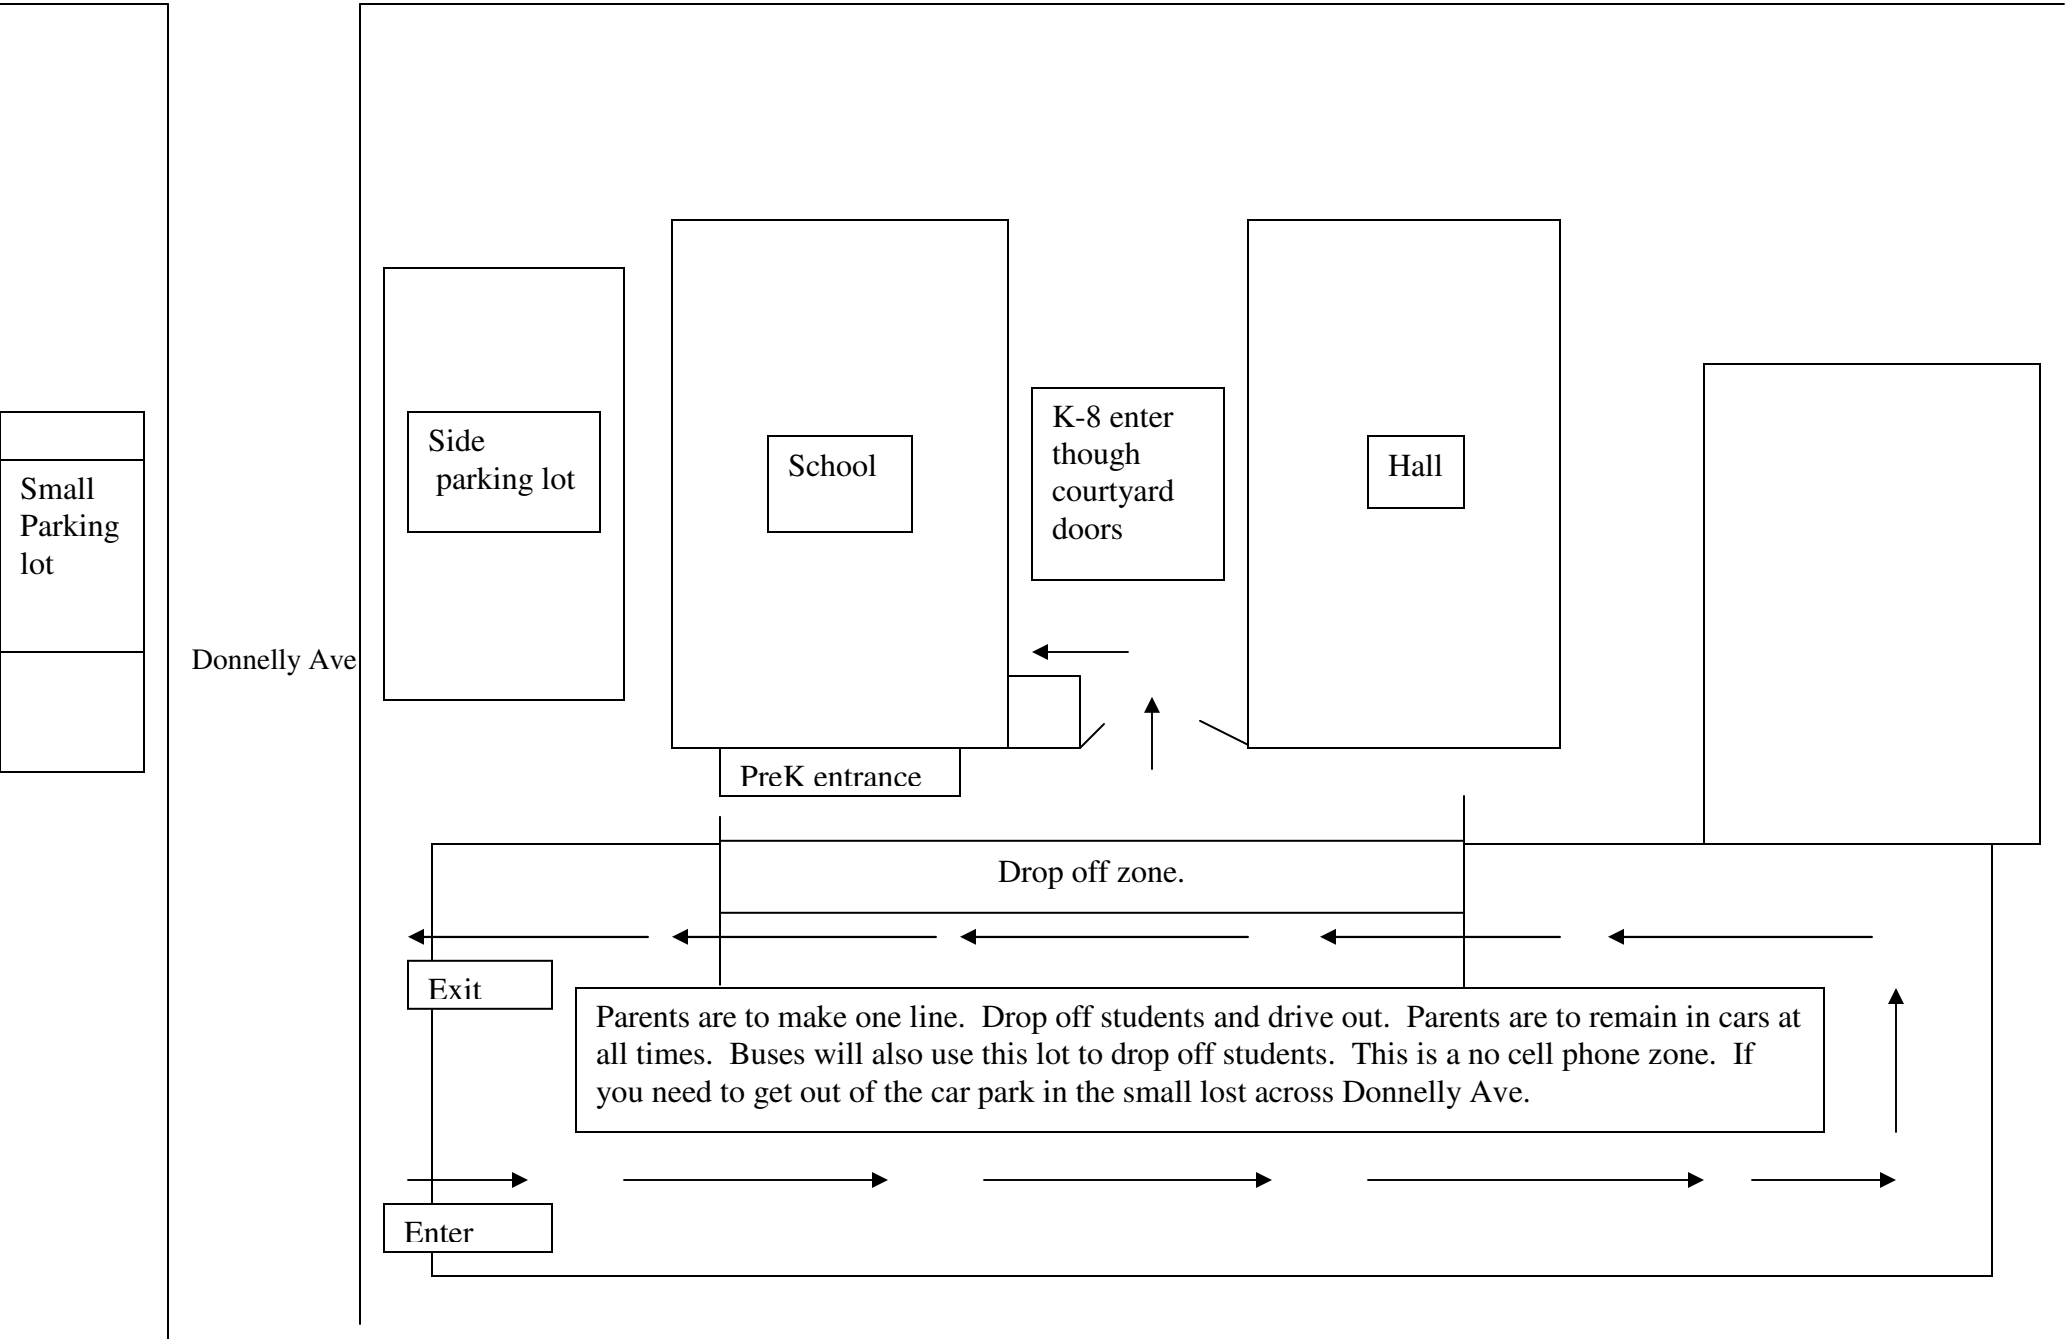

Concord Road

Donnelly Ave

Side parking lot

School

K-8 enter through courtyard doors

Hall

PreK entrance

Drop off zone.

Exit

Parents are to make one line. Drop off students and drive out. Parents are to remain in cars at all times. Buses will also use this lot to drop off students. This is a no cell phone zone. If you need to get out of the car park in the small lot across Donnelly Ave.