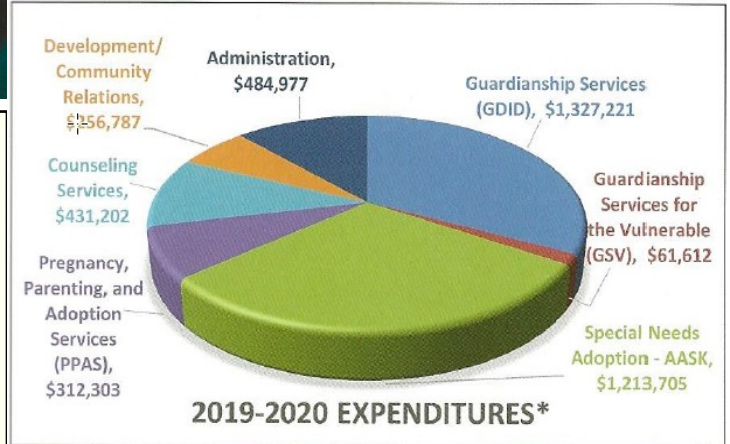

*Please note that these charts include pre-audited numbers.

THANK YOU!

We would like to thank everyone for their thoughts, prayers and support over the past week. It was greatly appreciated by us and mom. We also would like to thank the CWO ladies for putting the delicious meal together after the funeral. Mom was smiling down for sure.

The Family of Mary Leddige

A reminder that the Mass Schedule changes in the near future. Through November and December we maintain the same schedule as listed below. This allows for rotation for the next year.

Saturday: 5pm OLPH
Sunday: 830a OLPH
1030a SJ.