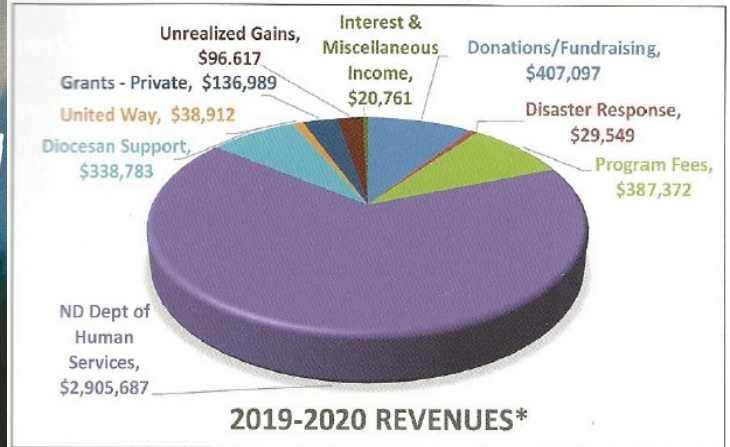

CATHOLIC CHARITIES OF NORTH DAKOTA

*Please note that these charts include pre-audited numbers.

THANK YOU!

We would like to thank everyone for their thoughts, prayers and support over the past week. It was greatly appreciated by us and mom. We also would like to thank the CWO ladies for putting the delicious meal together after the funeral. Mom was smiling down for sure.