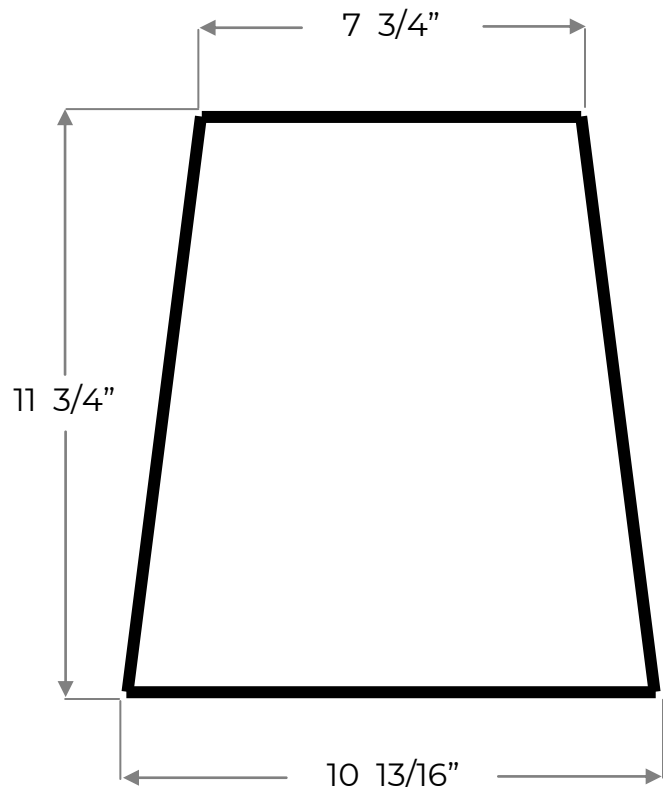

#### Niche Interior Dimensions

#### Urn Styles & Dimensions

- Sheet Bronze Urns  
5 1/2" x 5 1/2" x 7"
- Vase Style Urns  
10" tall x 6" diameter