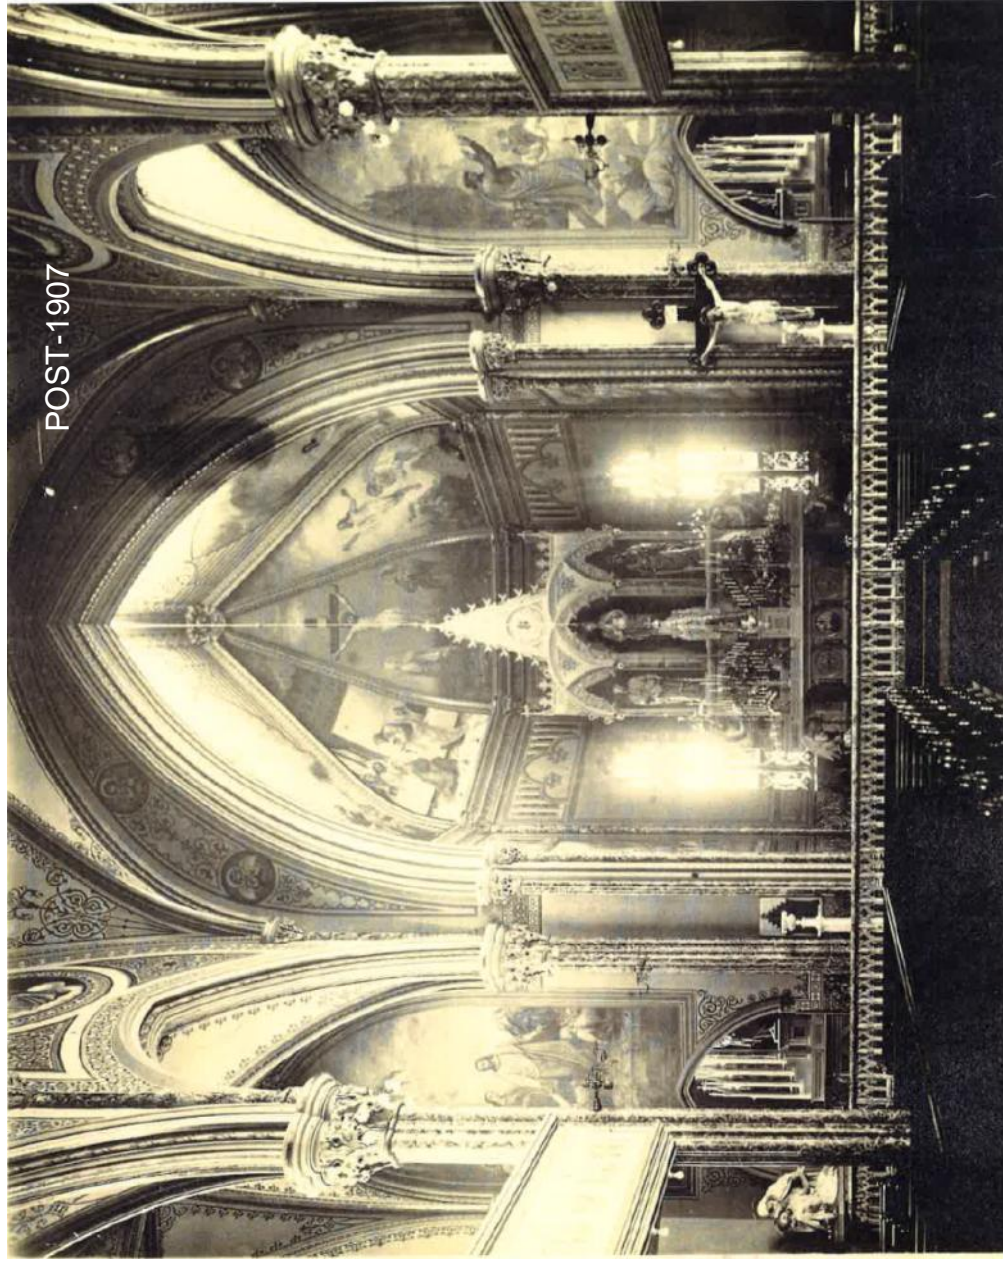

PRE-1891

POST-1907

PRE 1891

NOW

COLOR RENDERING OF POSSIBLE NEW DESIGN
FOR CHURCH SANCTUARY

THIS CONCEPT DESIGN DRAWS INSPIRATION FROM
THE HISTORICAL RECORD

PLASTER REPAIR, PAINTING, LIGHTING IMPROVE-
MENTS ARE PLANNED FOR THE SUMMER 2017