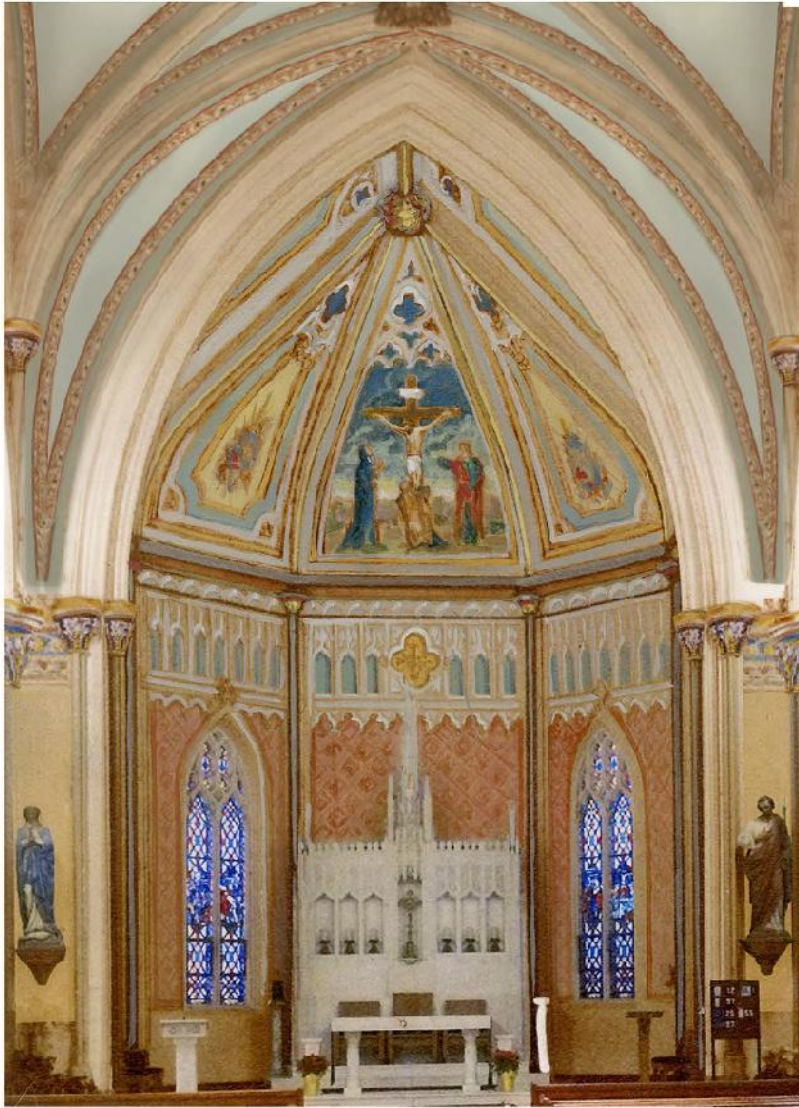

PRE-1891

POST-1907

PRE 1891

NOW

COLOR RENDERING OF POSSIBLE NEW DESIGN
FOR CHURCH SANCTUARY

THIS CONCEPT DESIGN DRAWS INSPIRATION FROM
THE HISTORICAL RECORD

PLASTER REPAIR, PAINTING, LIGHTING IMPROVE-
MENTS ARE PLANNED FOR THE SUMMER 2017

PICTURE OF CURRENT BAY

COLOR RENDERING OF POSSIBLE CONCEPT DESIGN

PLASTER REPAIR, PAINTING, LIGHTING IMPROVEMENTS ARE PLANNED FOR THE SUMMER 2017