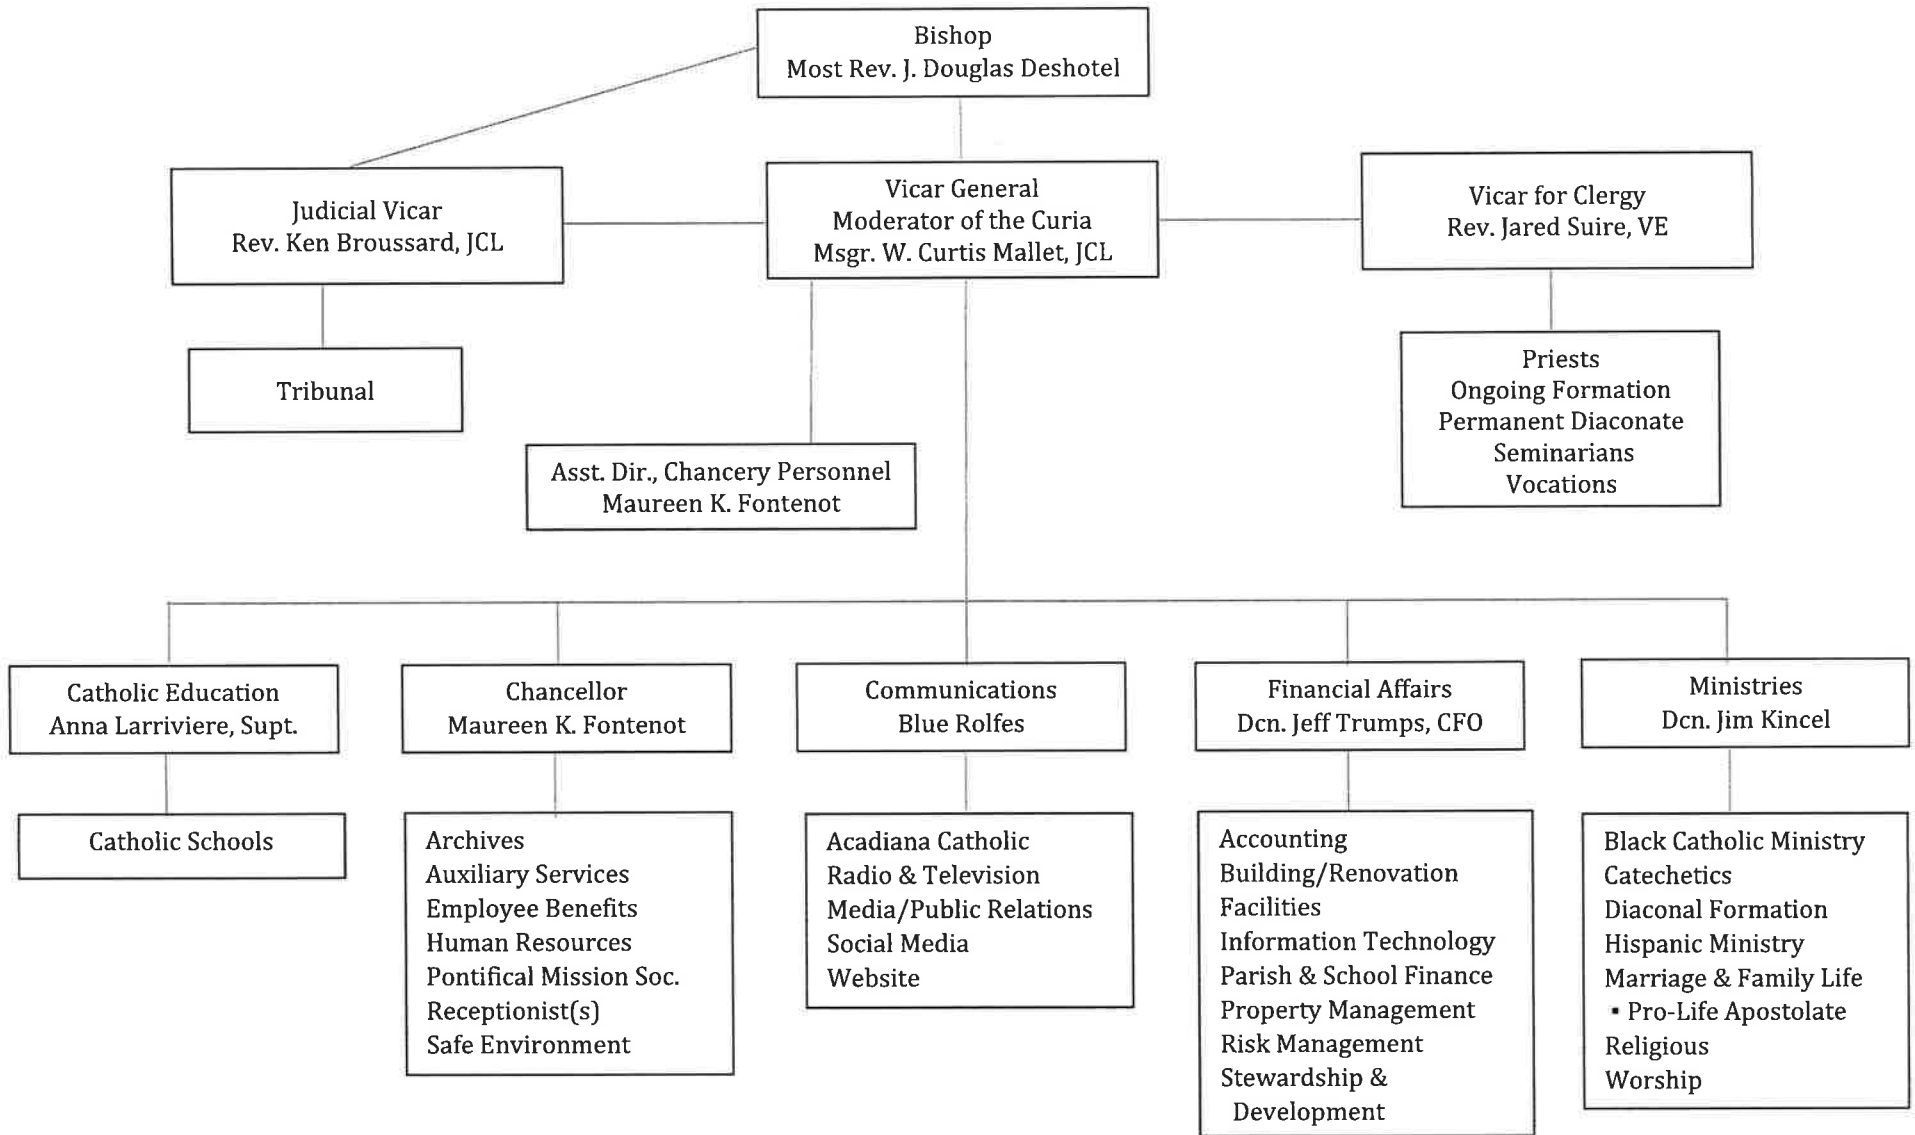

Most Reverend J. Douglas Deshotel, D.D.
Bishop of Lafayette

Diocese of Lafayette - Chancery

Organizational Chart

Effective upon Bishop's signature

Approved: _____

J. Douglas Deshotel

Date: _____

6-15-21