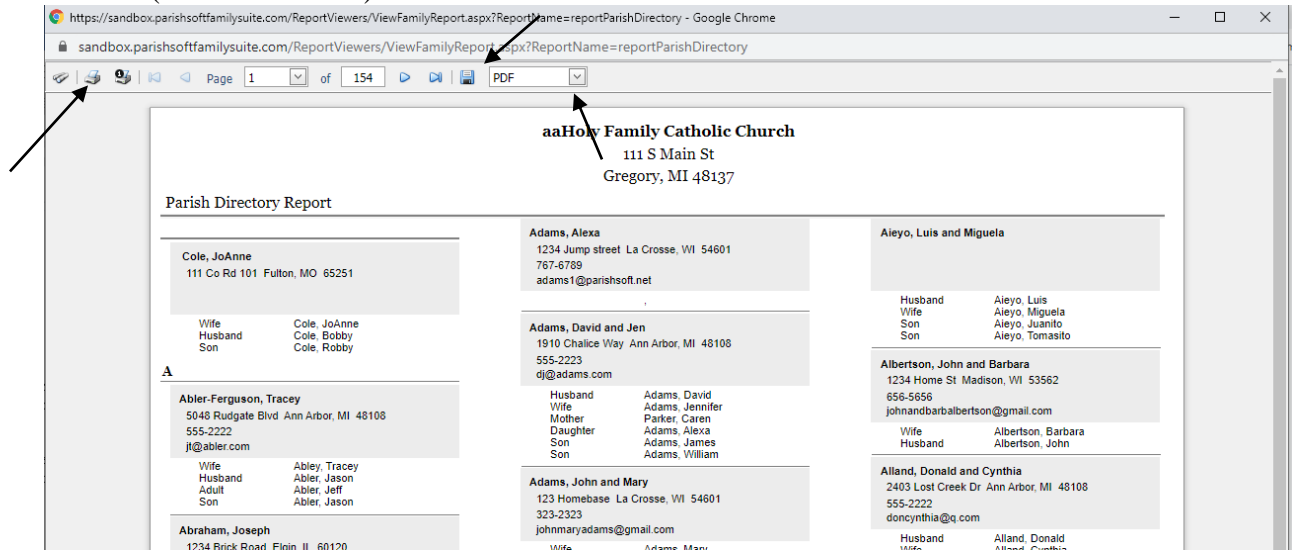

Printing a Parish Roster in ParishSOFT

1. After logging into your ParishSOFT site. You will see a screen similar to below

2. Click on the **Family Directory** tab and then the **Reports** area as seen below. Your screen will refresh to show the main **Family Directory Reports**.

3. Under the **Report Type** area, click on **Census** and for the **Report** area, click on **Parish Directory**.

- You will also select the **Family Workgroup** as **Active** and the **Registration Status** as **Registered**. (see below) Under the **Member Options** select the checkbox if you wish to view the members of each family. (Including Members, will show ALL members, regardless of their status, except those marked Deceased)

- Finally, click the button that says: **Click Here to View Report**, and you will see a popup screen similar to the image below:

- In the top left side, are icons for printing off the report. (The first printer icon, going from Left to Right, will print the entire document. The second printer icon, will only print the first page) On the right side of the selection bar, is the ability to save the report to a pdf file, click the floppy disk icon to save it, or click the down arrow to select a different format, then save the file. (indicated below)