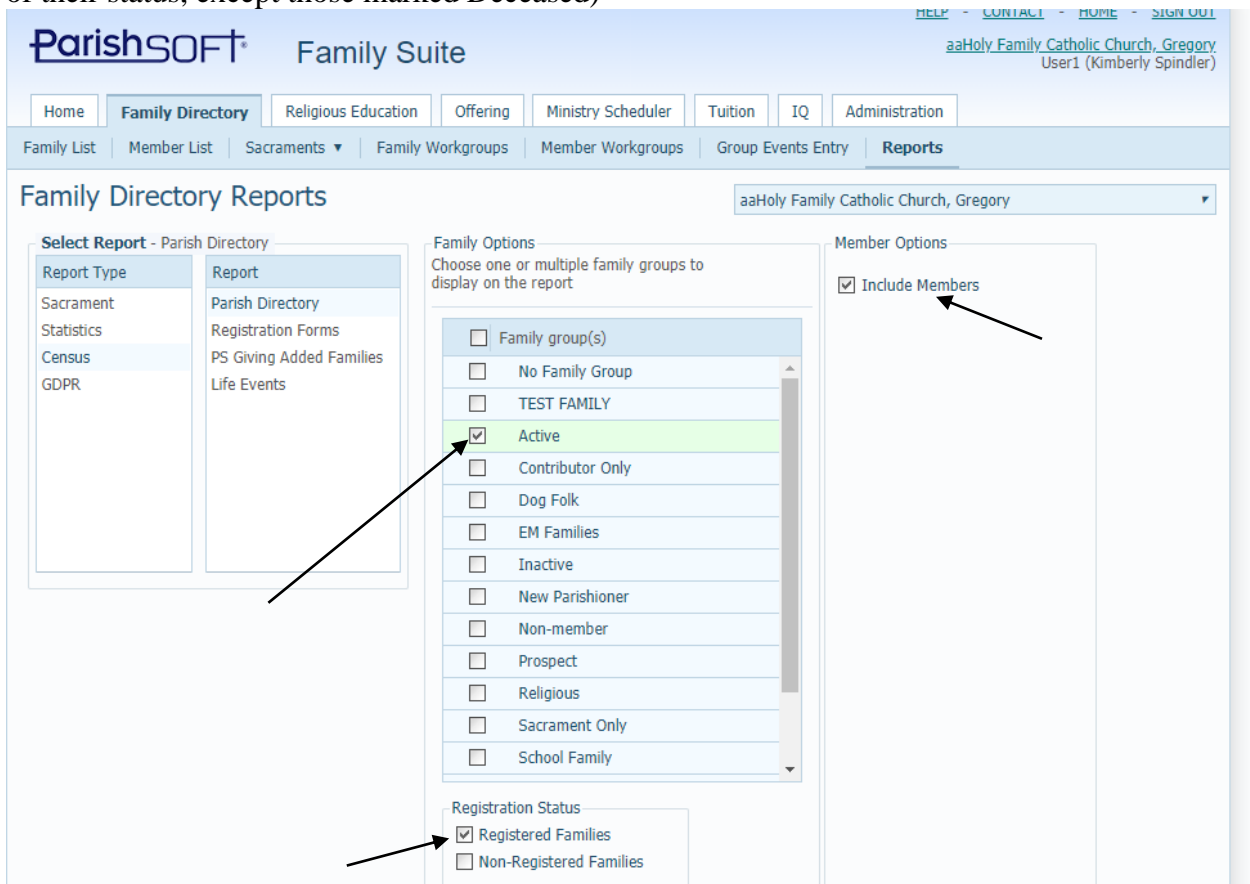

Printing a Parish Roster in ParishSOFT

1. After logging into your ParishSOFT site. You will see a screen similar to below

2. Click on the **Family Directory** tab and then the **Reports** area as seen below. Your screen will refresh to show the main **Family Directory Reports**.

3. Under the **Report Type** area, click on **Census** and for the **Report** area, click on **Parish Directory**.

- You will also select the **Family Workgroup** as **Active** and the **Registration Status** as **Registered**. (see below) Under the **Member Options** select the checkbox if you wish to view the members of each family. (Including Members, will show ALL members, regardless of their status, except those marked Deceased)

- Finally, click the button that says: **Click Here to View Report**, and you will see a popup screen similar to the image below:

- In the top left side, are icons for printing off the report. (The first printer icon, going from Left to Right, will print the entire document. The second printer icon, will only print the first page) On the right side of the selection bar, is the ability to save the report to a pdf file, click the floppy disk icon to save it, or click the down arrow to select a different format, then save the file. (indicated below)