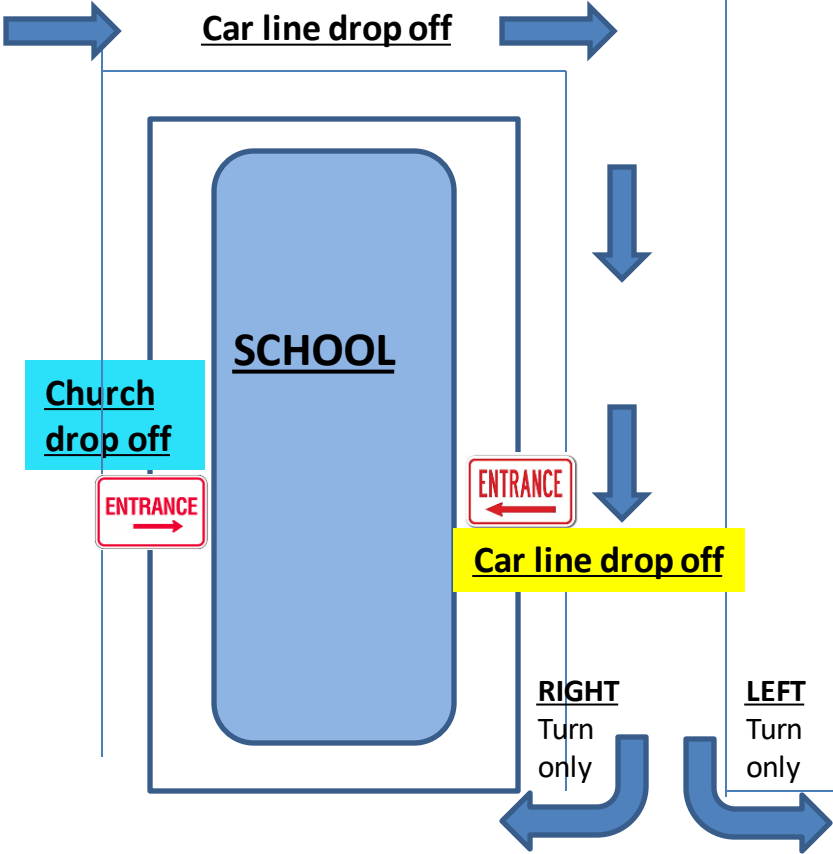

Religious Education Drop Off Procedure

Children should be dropped off between 9:55 AM & 10:10 AM. **CAR DROP OFF IS AT BACK DOOR ONLY—NO CARS AT THE FRONT SCHOOL ENTRANCE.** If you are walking over from the church, drop off is at the front door. The students will go directly to their classroom.