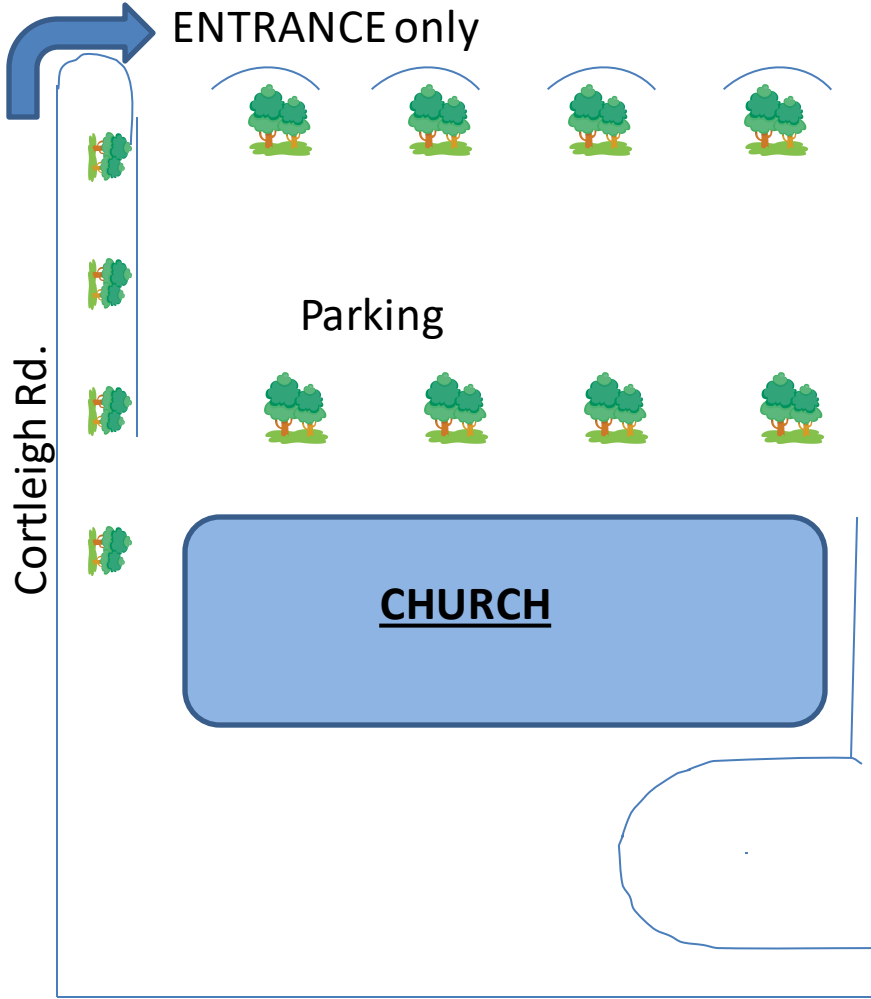

Religious Education Drop Off Procedure

Children should be dropped off between 9:55 AM & 10:10 AM. **CAR DROP OFF IS AT BACK DOOR ONLY—NO CARS AT THE FRONT SCHOOL ENTRANCE.** If you are walking over from the church, drop off is at the front door. The students will go directly to their classroom.

Kingston Rd.