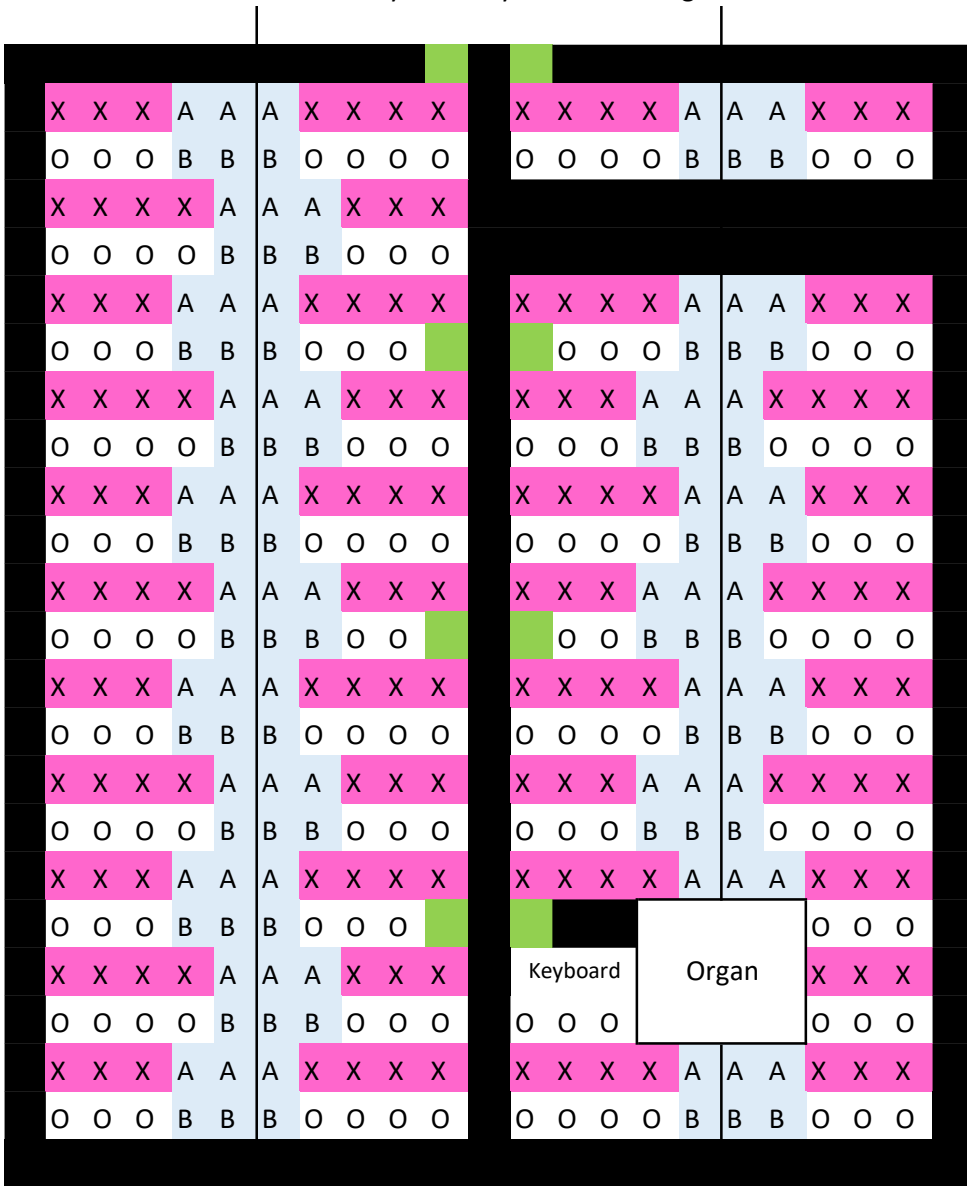

468 Seats by linear inches

416	Total
312	75%
208	50%
104	25%

Saint Bonaventure - Physical Distancing

5	1	4	14	8	7	7	6	9	9	10	5	2	0	5	9	9	9	1	1	8	9	10	6	1	0	4	9	12	12	6	10	14	10	7	7	0	8	254	X
5	0	6	10	7	7	8	8	10	9	9	5	0	1	6	10	9	8	0	0	9	9	9	5	0	1	5	10	11	12	3	12	10	13	8	8	1	7	251	O
0	0	0	0	2	0	0	0	0	0	0	5	9	9	4	0	0	0	0	0	0	0	0	4	9	9	5	0	0	0	0	0	0	0	0	0	0	0	56	A
0	0	0	0	0	0	0	0	0	0	0	5	9	9	4	0	0	0	0	0	0	0	0	4	9	9	5	0	0	0	0	0	0	0	0	0	0	0	54	B

631 Seats by linear inches

1	2	2	2	2	2	3	3	1	0	0	0	2
1	2	2	2	2	2	2	2	2	1	0	0	1

615	Total
461	75%
308	50%
154	25%
20	C
19	D
39	Total
29	75%
20	50%
10	25%

Holy Spirit - Physical Distancing

11	11	8	0	0	8	16	16	16	16	16	16	8	0	0	8	11	11
10	11	8	0	0	8	16	16	15	15	16	16	8	0	0	8	11	10
0	0	8	16	16	8	0	0	0	0	0	0	8	16	16	8	0	0
0	0	8	16	16	8	0	0	0	0	0	0	8	16	16	8	0	0

172	X
168	O
96	A
96	B

562 Seats by linear inches

532	Total
399	75%
266	50%
133	25%

Saint Aloysius - Physical Distancing

11	11	11	5	0	0	6	11	11	11	9	9	9	6	0	0	3	10	10	10
11	11	11	5	0	0	6	11	11	8	7	9	9	5	0	0	3	10	10	10
0	0	0	6	11	11	5	0	0	0	0	0	0	3	9	9	6	0	0	0
0	0	0	6	11	11	5	0	0	0	0	0	0	3	8	8	5	0	0	0

143 X
 137 O
 60 A
 57 B

418 Seats by linear inches

397 Total

298 75%
 199 50%
 99 25%