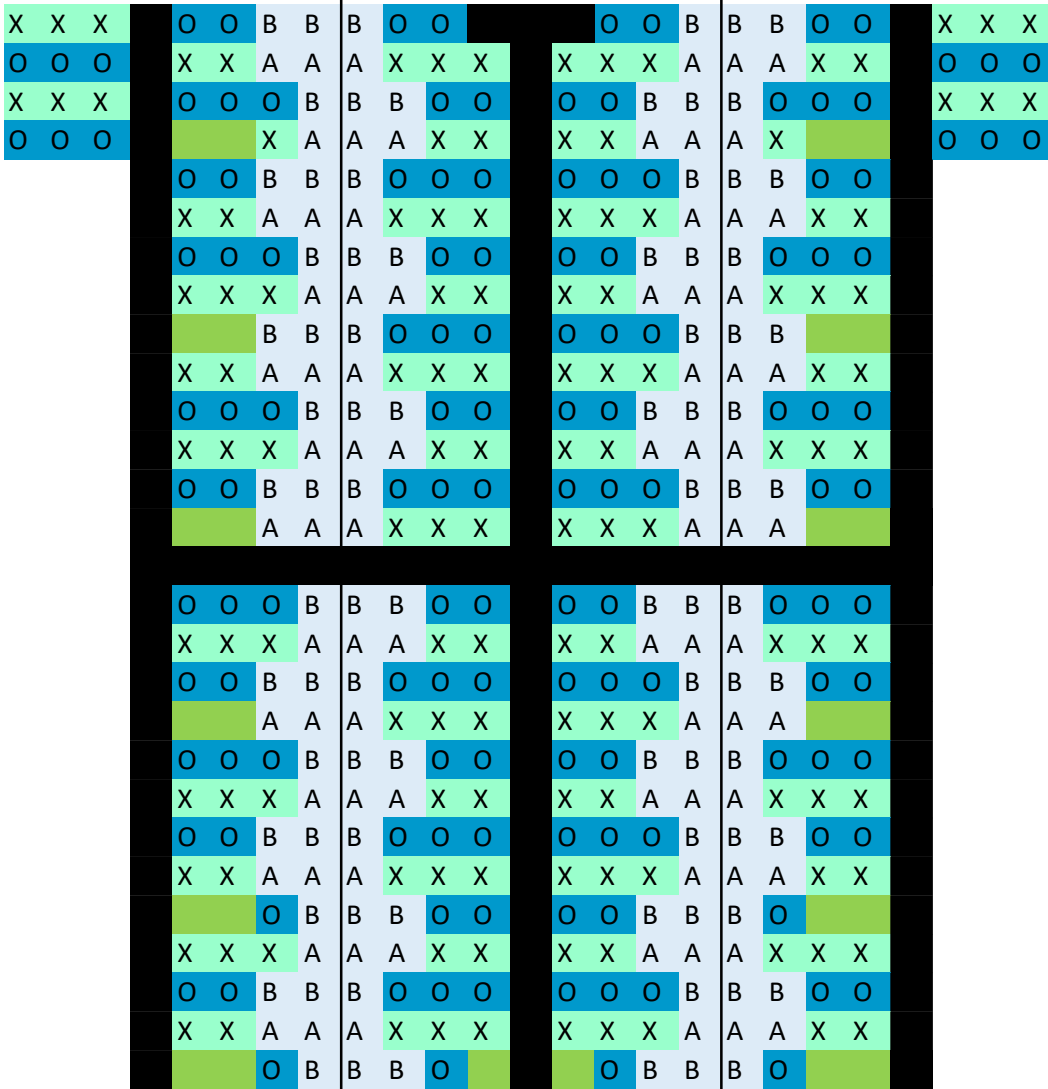

All Saints - Physical Distancing

2	2	2	10	10	6	0	0	7	13	13	13	13	7	0	0	6	10	10	2	2	2	124	X	
2	2	2	11	11	7	0	0	7	14	12	12	14	7	0	0	7	11	11	2	2	2	130	O	
0	0	0	0	0	7	13	13	6	0	0	0	0	0	6	13	13	7	0	0	0	0	0	78	A
0	0	0	0	0	7	14	14	7	0	0	0	0	0	7	14	14	7	0	0	0	0	0	84	B

468 Seats by linear inches

416	Total
312	75%
208	50%
104	25%