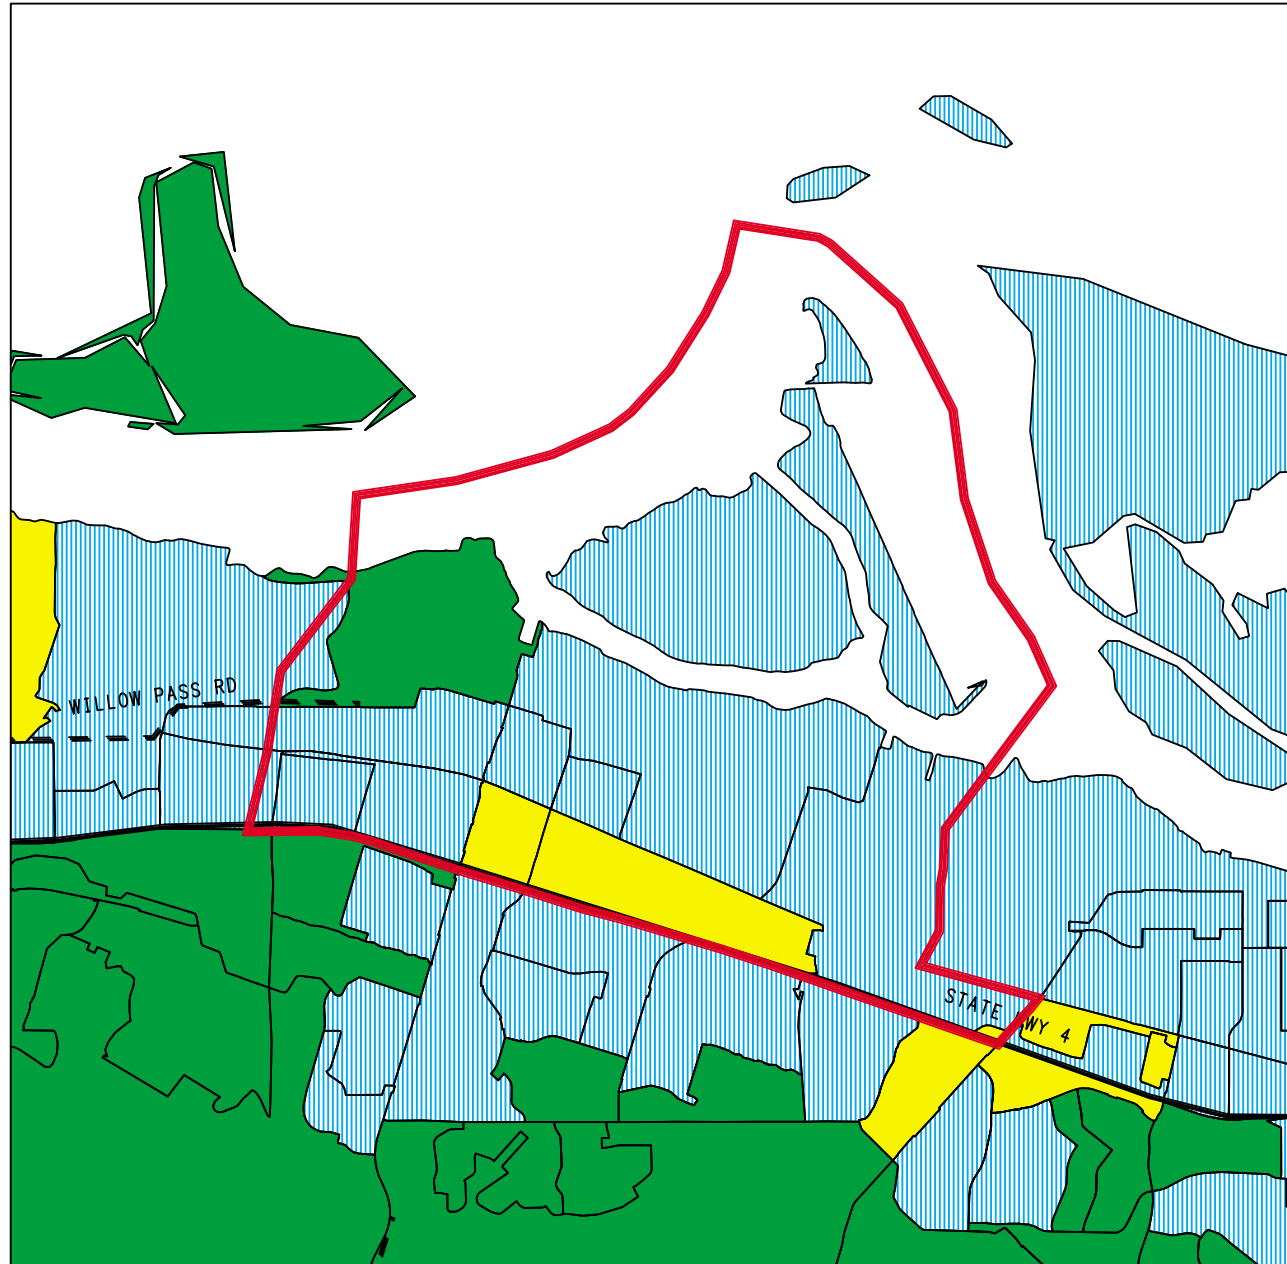

## ESTIMATED 2016 AVERAGE HOUSEHOLD INCOME

- \$37,018 to \$50,000
- \$50,000 to \$75,000
- \$75,000 to \$110,724

National Average: \$77,135

Study Area

Major Highways

Major Roads

Only areas with at least 10 households shown

National Average: 34.7%  
— Study Area

- Major Highways
- Major Roads

Only areas with at least 10 households shown

 Study Area

 Major Highways

 Major Roads

Only areas with at least 10 households shown

Major Roads

Only areas with at least 10 households shown