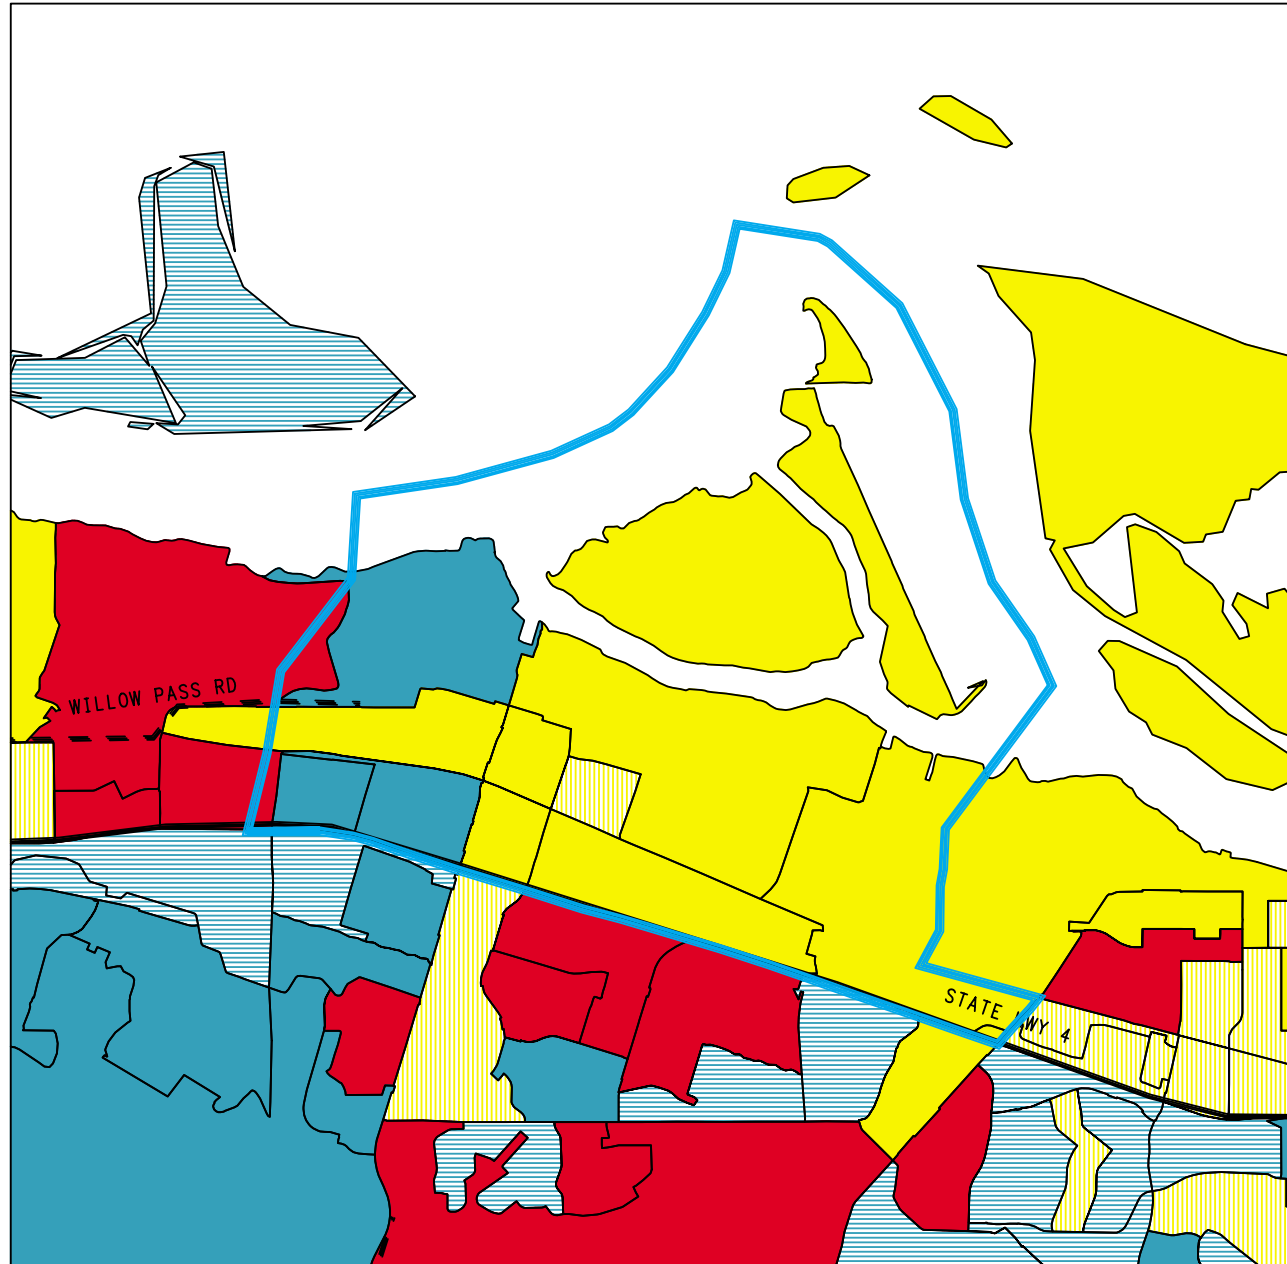

# SAINT PETER MARTYR PARISH - MINISTRY AREA BY BLOCK GROUP

ESTIMATED PERCENTAGE  
OF 2016 HOUSEHOLDS WITH  
LIKELIHOOD OF  
NO FAITH INVOLVEMENT

- 34% to 43%
- 43% to 46%
- 46% to 47%
- 47% to 50%
- 50% to 54%

National Average: 34.7%  
— Study Area

- Major Highways
- Major Roads

Only areas with at least 10 households shown

 Study Area

 Major Highways

 Major Roads

Only areas with at least 10 households shown

Major Roads

Only areas with at least 10 households shown