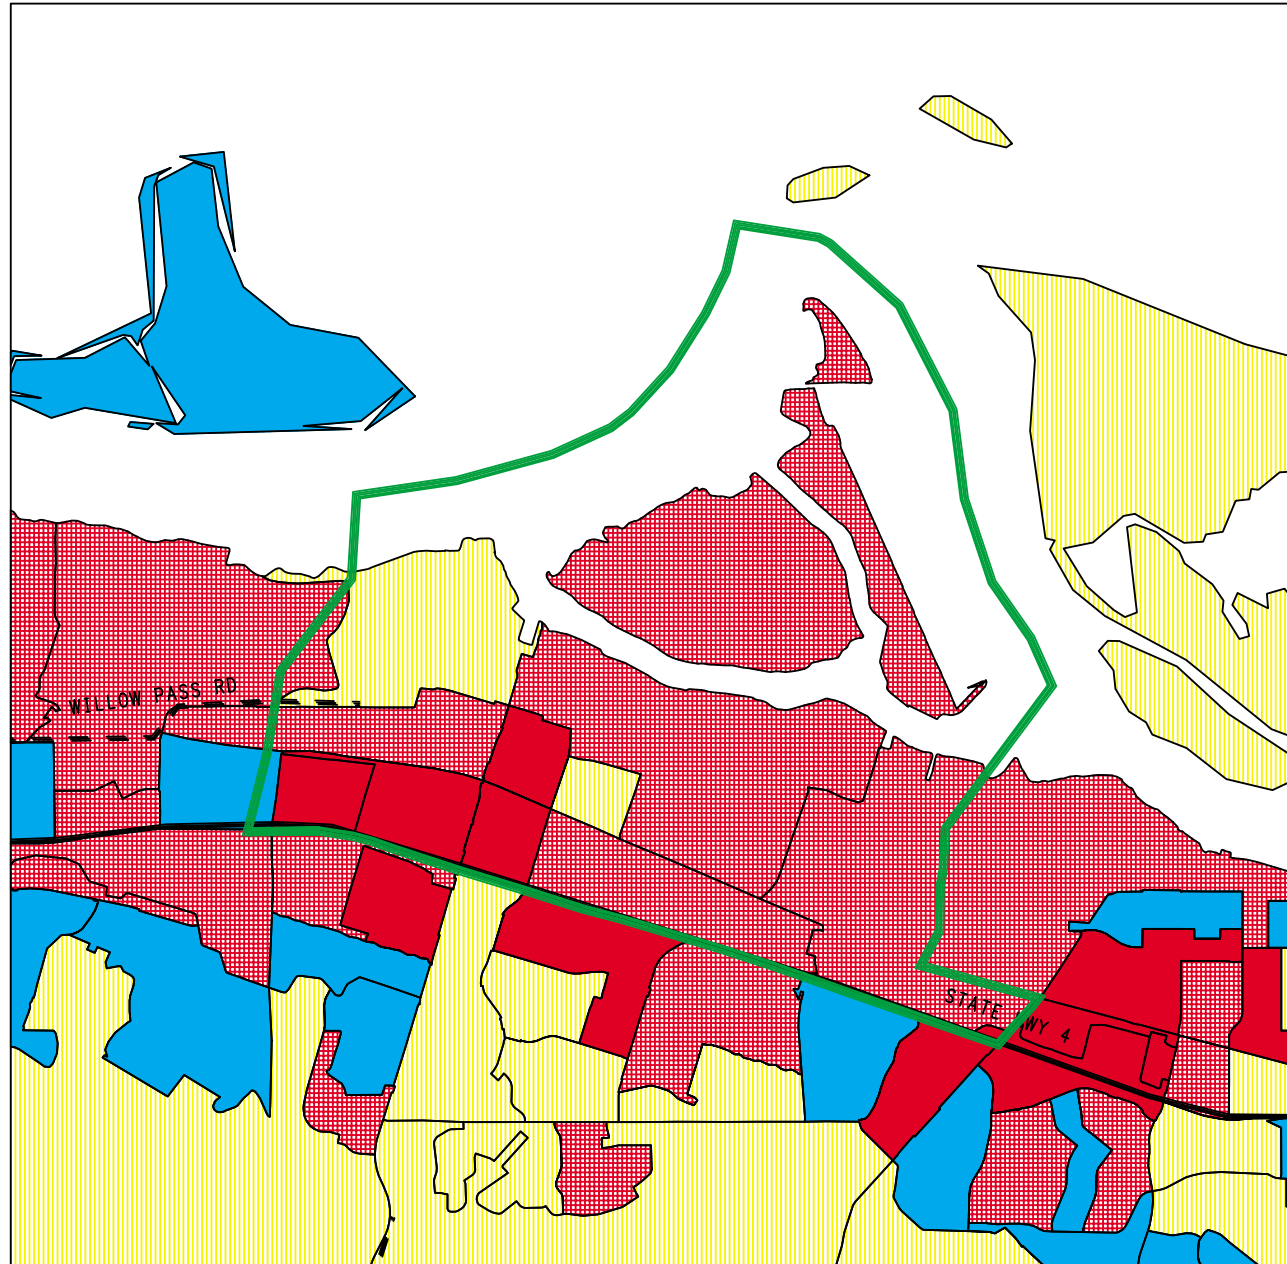

 Study Area

 Major Highways

 Major Roads

Only areas with at least 10 households shown

# SAINT PETER MARTYR PARISH - MINISTRY AREA BY BLOCK GROUP

PERCENTAGE OF 2016  
POPULATION:  
AGES 18-29

- 12% to 16%
- 16% to 17%
- 17% to 18%
- 18% to 21%

National Average: 16.7%

Study Area

Major Highways

Major Roads

Only areas with at least 10 households shown