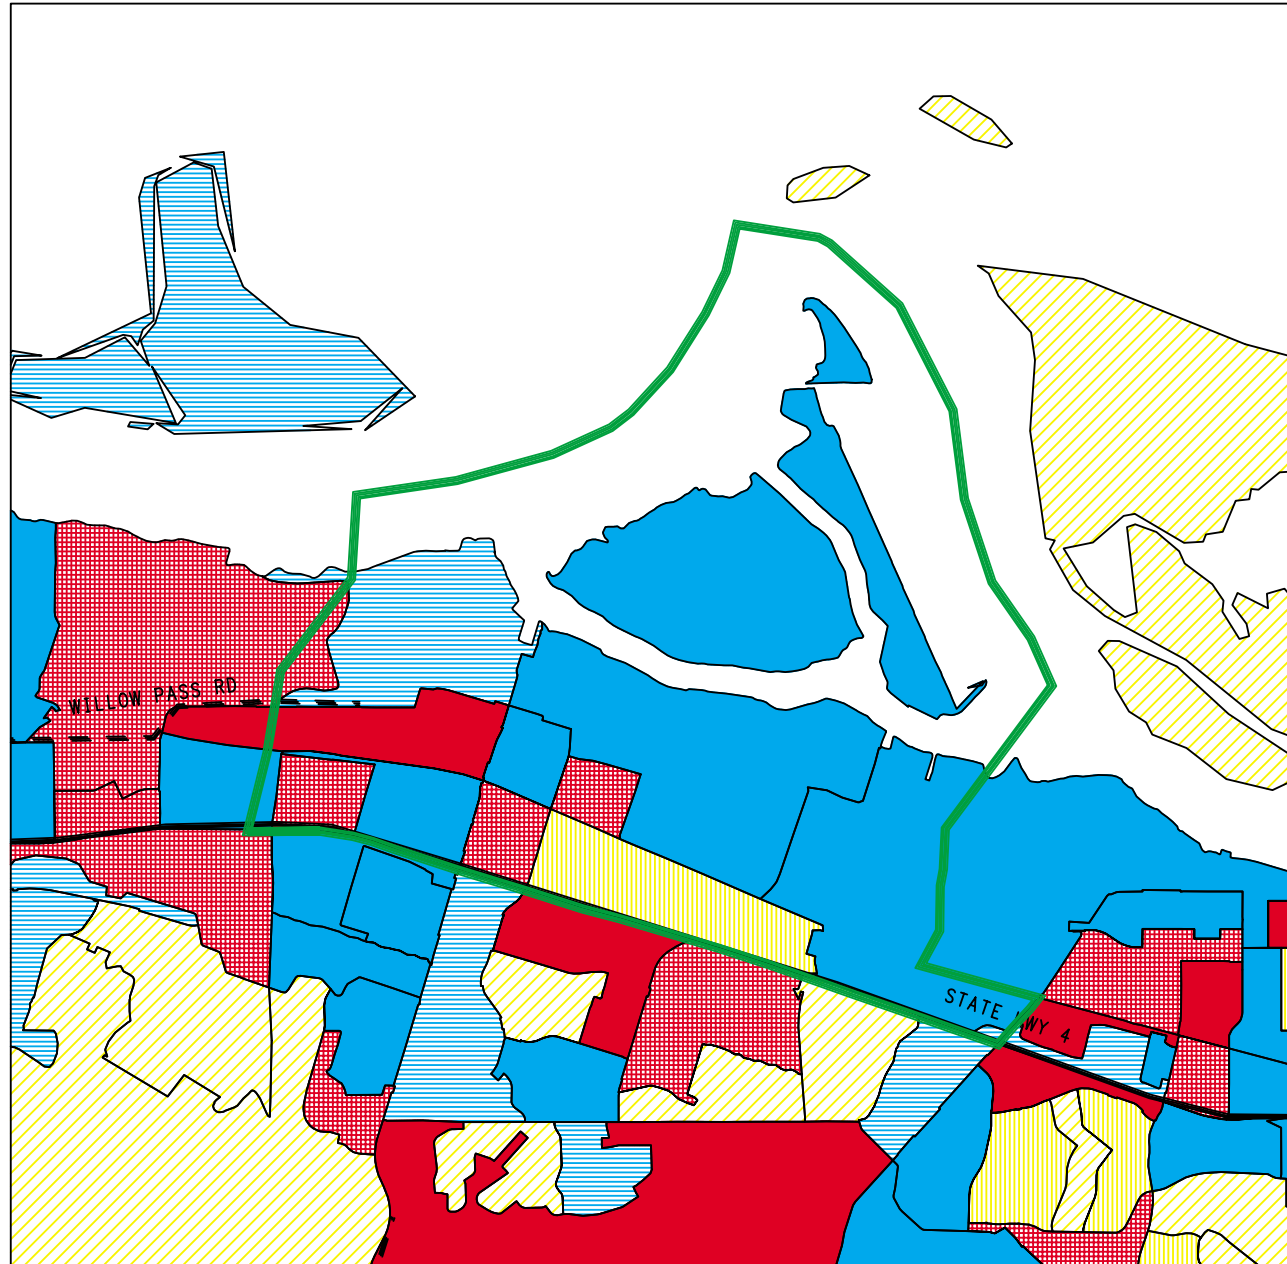

 Study Area

 Major Highways

 Major Roads

Only areas with at least 10 households shown

# SAINT PETER MARTYR PARISH - MINISTRY AREA BY BLOCK GROUP

PERCENTAGE OF 2016  
POPULATION:  
AGES 30-49

National Average: 25.7%

Study Area

Major Highways

Major Roads

Only areas with at least 10 households shown

Major Roads

Only areas with at least 10 households shown